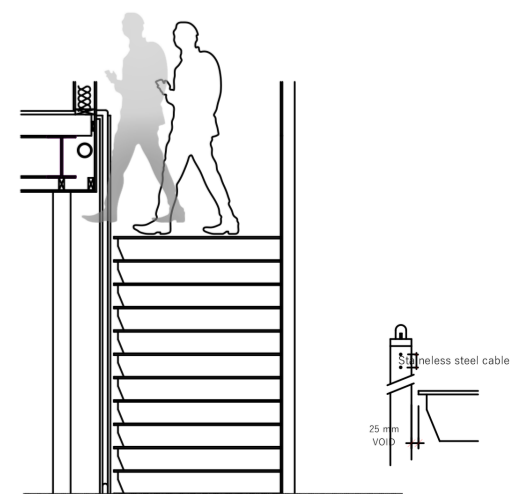

Circulation Plan

materials
moodboard

Lighting Plan

Pendant versions with cables equipped with millimetric regulation system. Using IGBT technology.

Recessed luminaire intended for use with monochromatic, RGBW and Tunable White LED light sources with DALI or DMX-RDM control system and 220÷240Vac power supply.

Detail Planing of the stairs

Section AA
Blender and Photoshop

3D Isometric
Blender and Photoshop