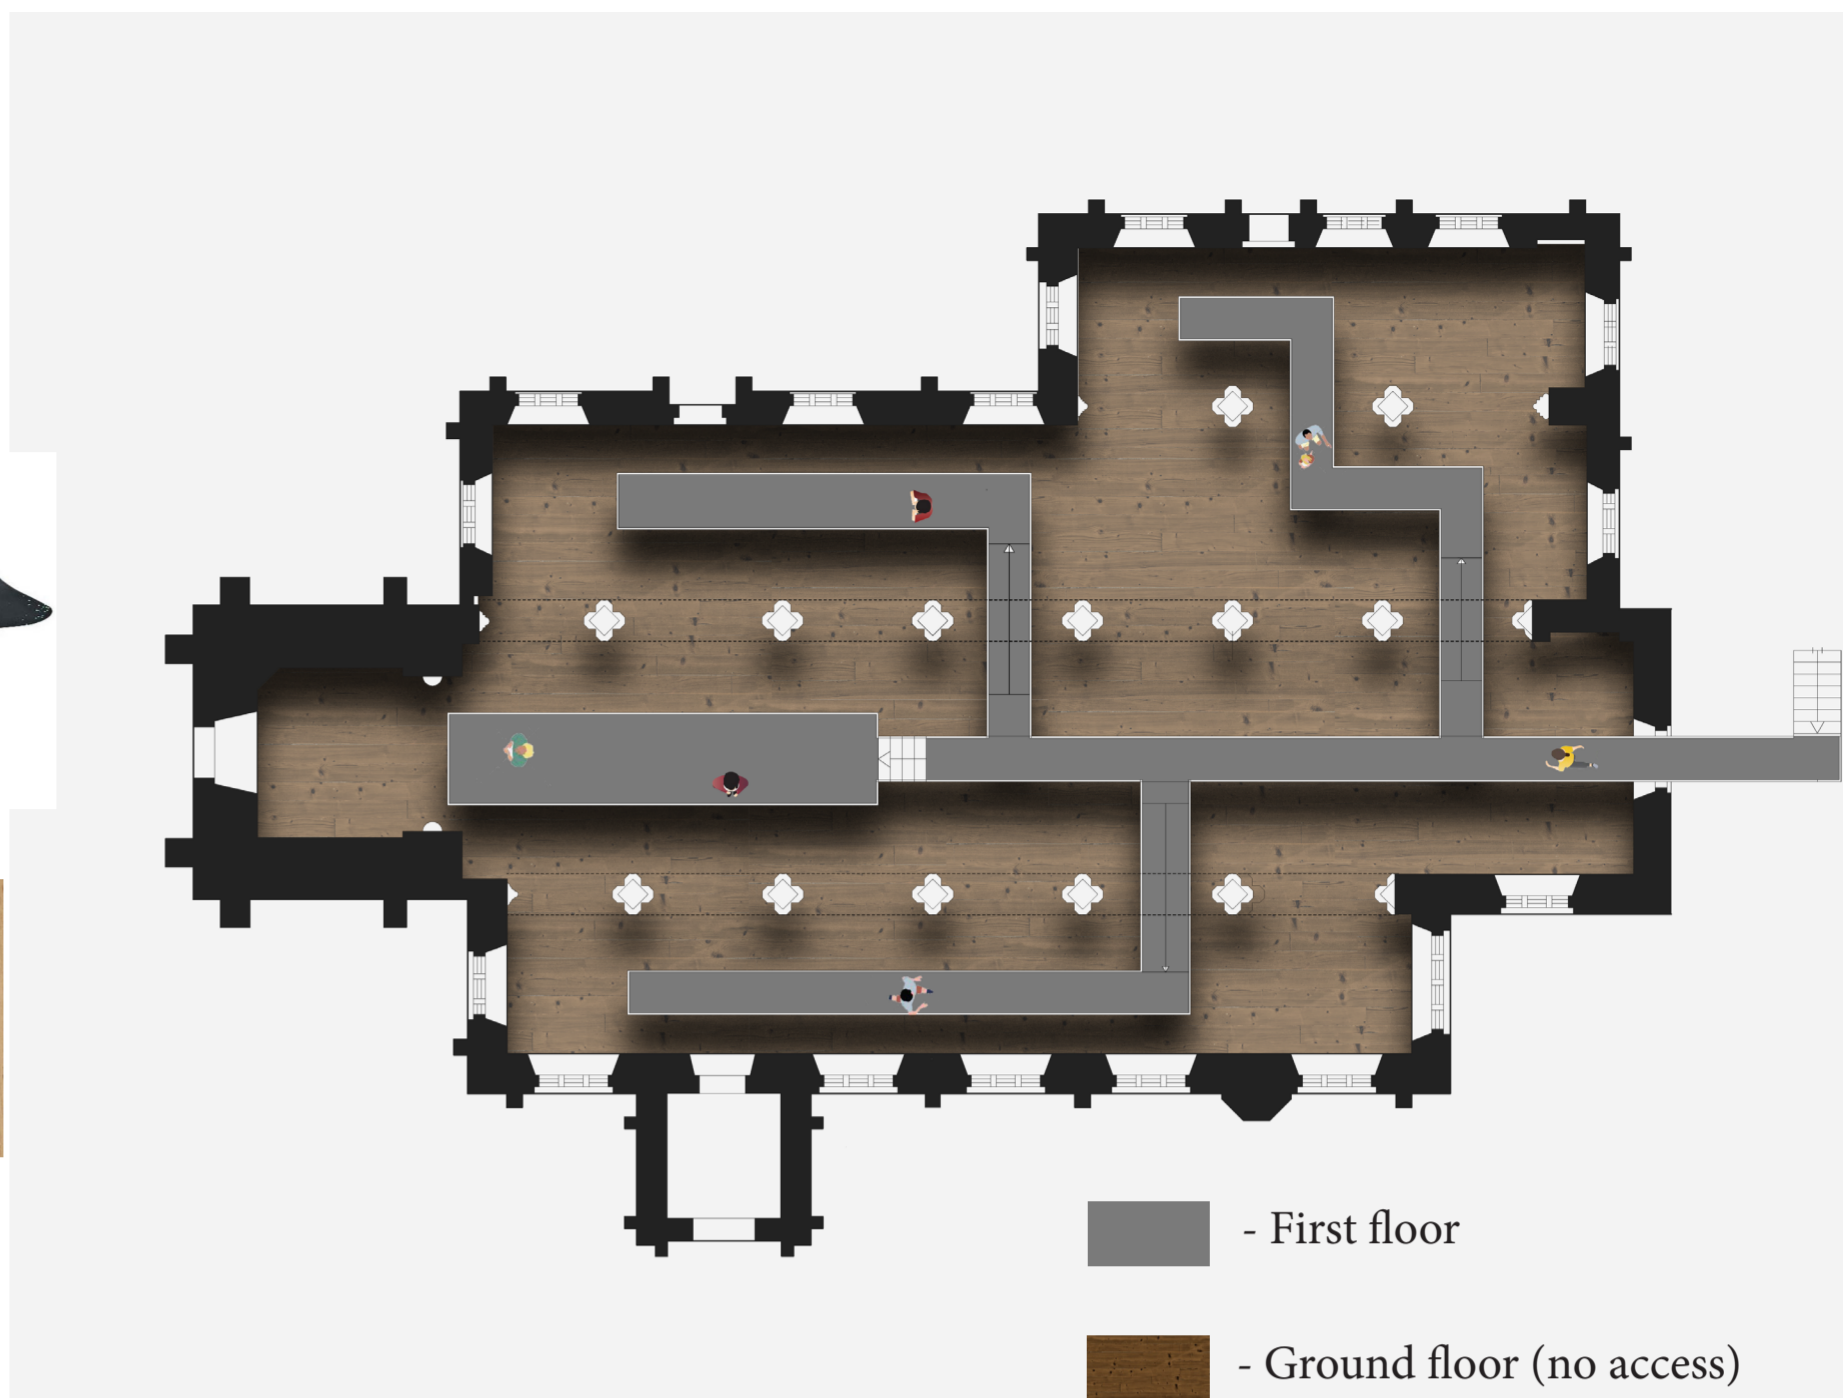

Circulation Plan

materials
moodboard