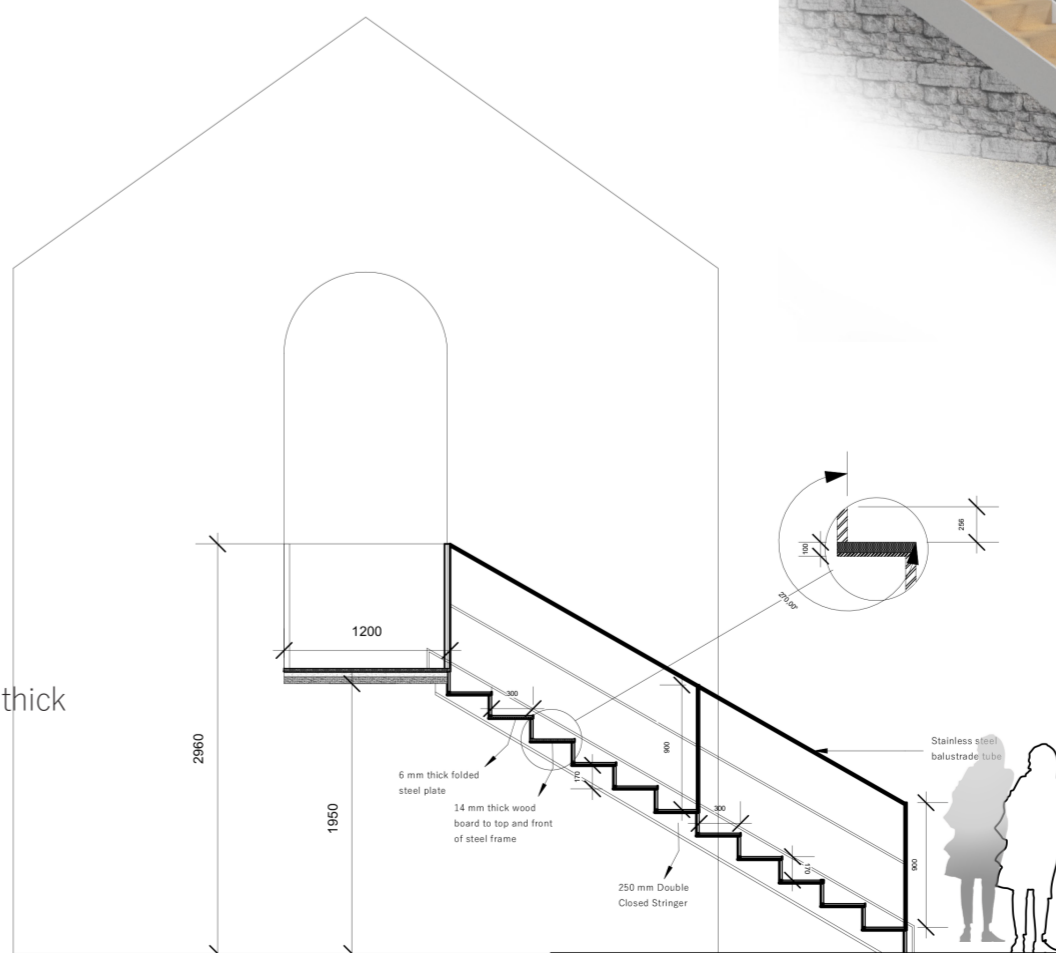

There are four paths that lead to four different big butterflies. Each of them has specific meaning and can fulfill wishes. Their colour is decisive for their symbolism.

On the floor around the ramps smaller butterflies are designed to lead the visitors to the big butterflies, sparkling under them and creating the atmosphere even more exciting.

Circulation Plan

materials
moodboard

Lighting Plan

Pendant versions with cables equipped with millimetric regulation system. Using IGBT technology.

Recessed luminaire intended for use with monochromatic, RGBW and Tunable White LED light sources with DALI or DMX-RDM control system and 220÷240Vac power supply.

Detail Planing of the stairs

Section AA
Blender and Photoshop

3D Isometric
Blender and Photoshop