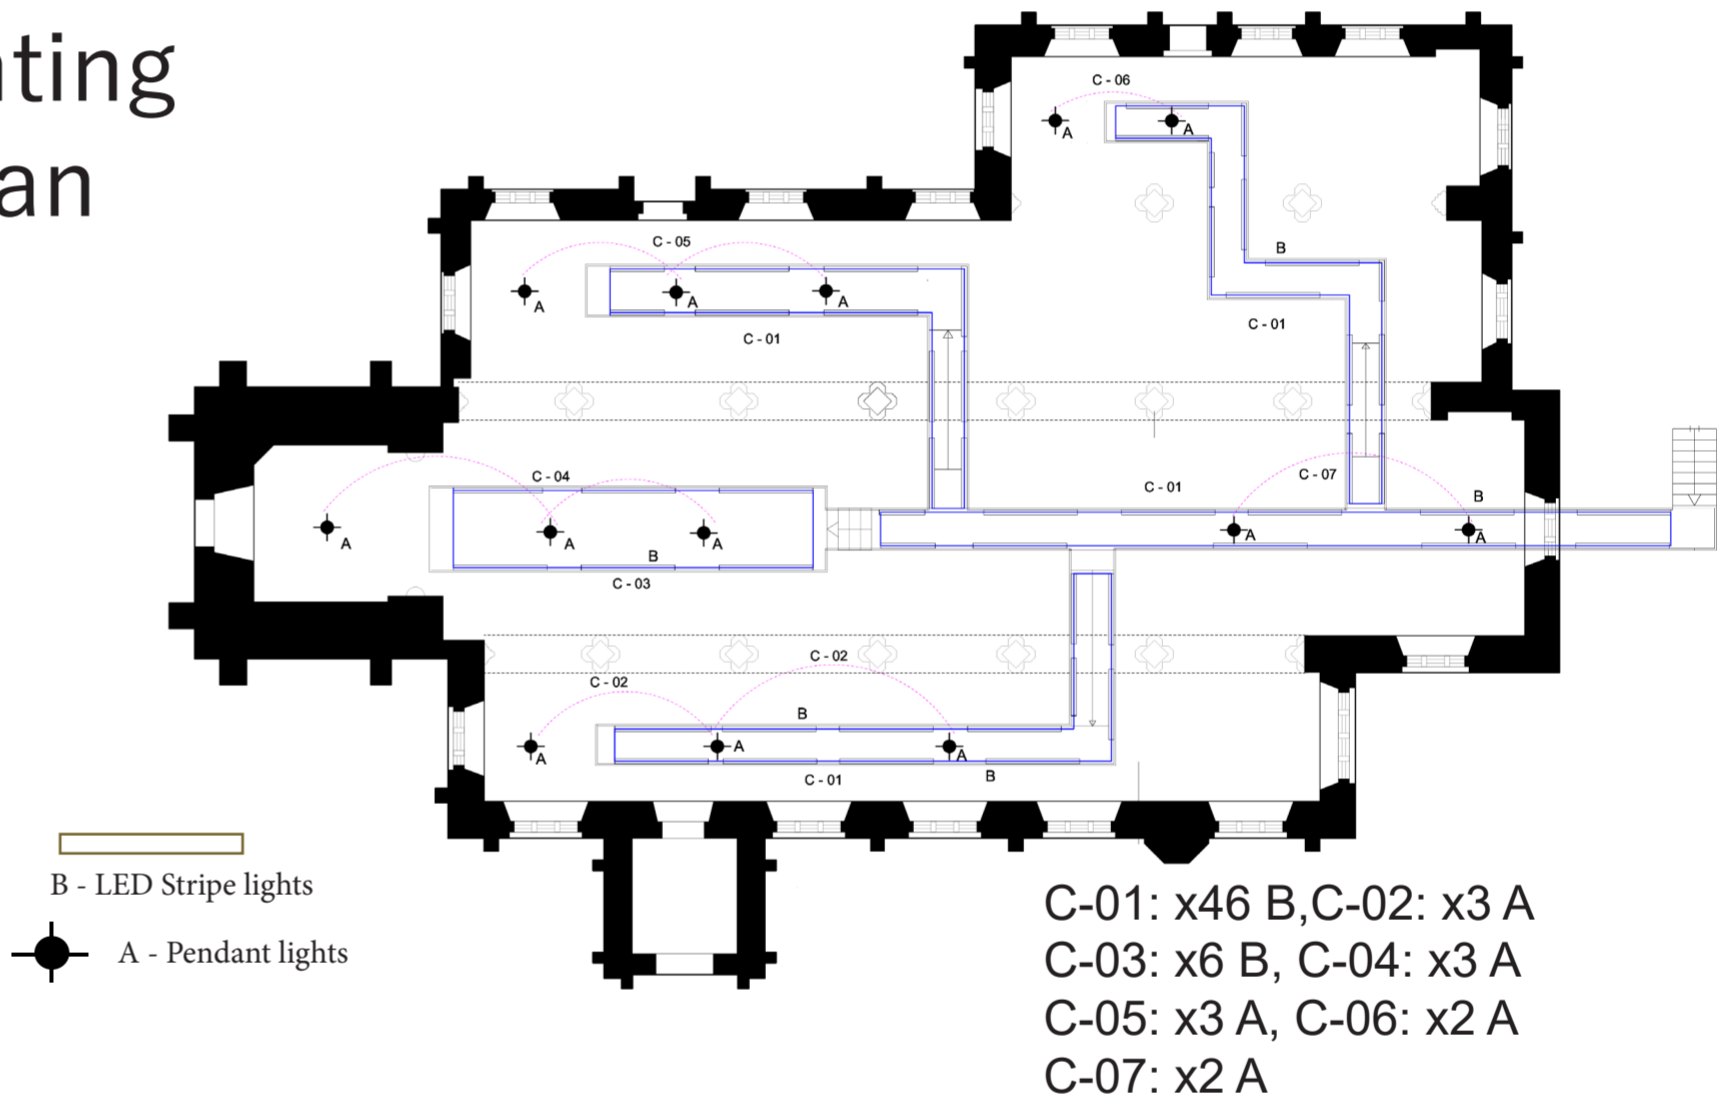

Circulation Plan

materials
moodboard

Lighting Plan

Pendant versions with cables equipped with millimetric regulation system. Using IGBT technology.

Recessed luminaire intended for use with monochromatic, RGBW and Tunable White LED light sources with DALI or DMX-RDM control system and 220÷240Vac power supply.