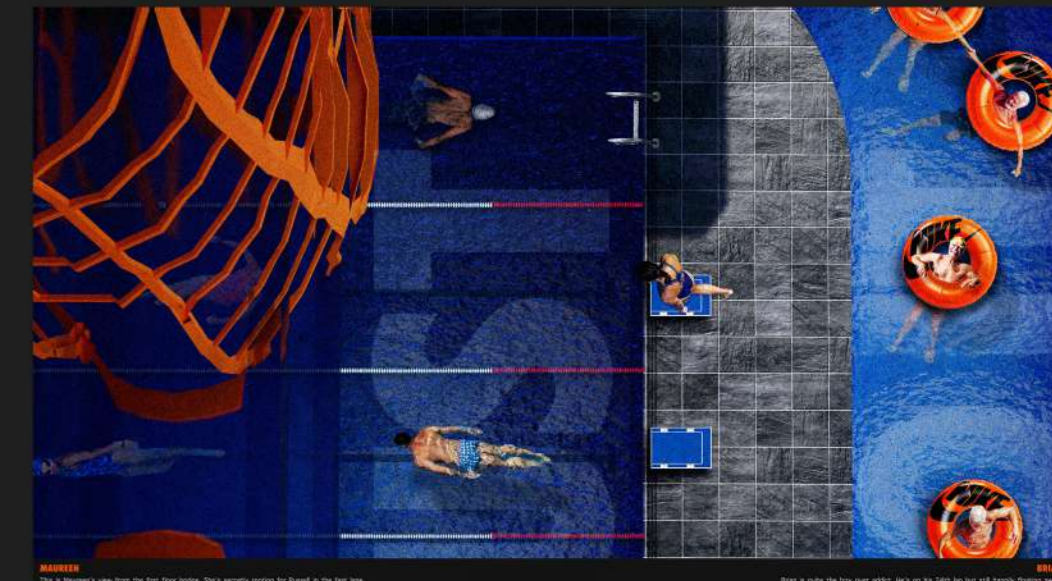

STICK TO IT.

THE NIKE SENIORS HUB

SWIMMING AGAINST THE CURRENT

Inspired by Captain Sir Tom Moore, the Nike Seniors Hub reimagines what it means to age in the 21st century.

The Hub is centred around the metaphor of a motorway - utilising 'slow' and 'fast' lanes as means of catering for varied physical abilities. A 'hard shoulder' is apparent throughout the Hub enabling customers to rest.

Within the Nike Seniolympic Hub, customers are encouraged to swim, see and socialise at their own pace.

The site is the German Gymnasium, Kings Cross, London, adjacent to an existing Nike outlet. This location is ideal for a brand wishing to make an impact on seniors across the UK because of the well-connected train and coach stations within easy walking distance.

The German Gymnasium in its original design and function was a victim of the First World War and anti-German sentiment. Bringing a sports focus back into this impressive site is an act of peace and a means of combatting a more modern prejudice, ageism.

The pandemic has driven more retail sales online and if brands are to bring the audience back to brick and mortar retail sites, they must offer greater engagement with more targeting.

If a mainstream brand like Nike were to successfully trial a seniors store which changed our perceptions of older adults, they could be celebrated as pivotal in the movement towards a more inclusive society and interior design would be more widely recognised for its ability to alter human behaviour.

70% OF DISPOSABLE INCOME IS CONTROLLED BY THE OVER 65s

50% OF THOSE BORN TODAY WILL LIVE TO **103**

90% OF MARKETING EXPENDITURE IS TARGETED AT THE AGE GROUP **UNDER 50**

BY **AGE 75**, ABOUT 1 IN 3 MEN AND 1 IN 2 WOMEN DON'T GET **ANY** PHYSICAL ACTIVITY

THE OVER 70s MARKET SECTOR IS PREDICTED TO GROW BY **81%** BY **2030**