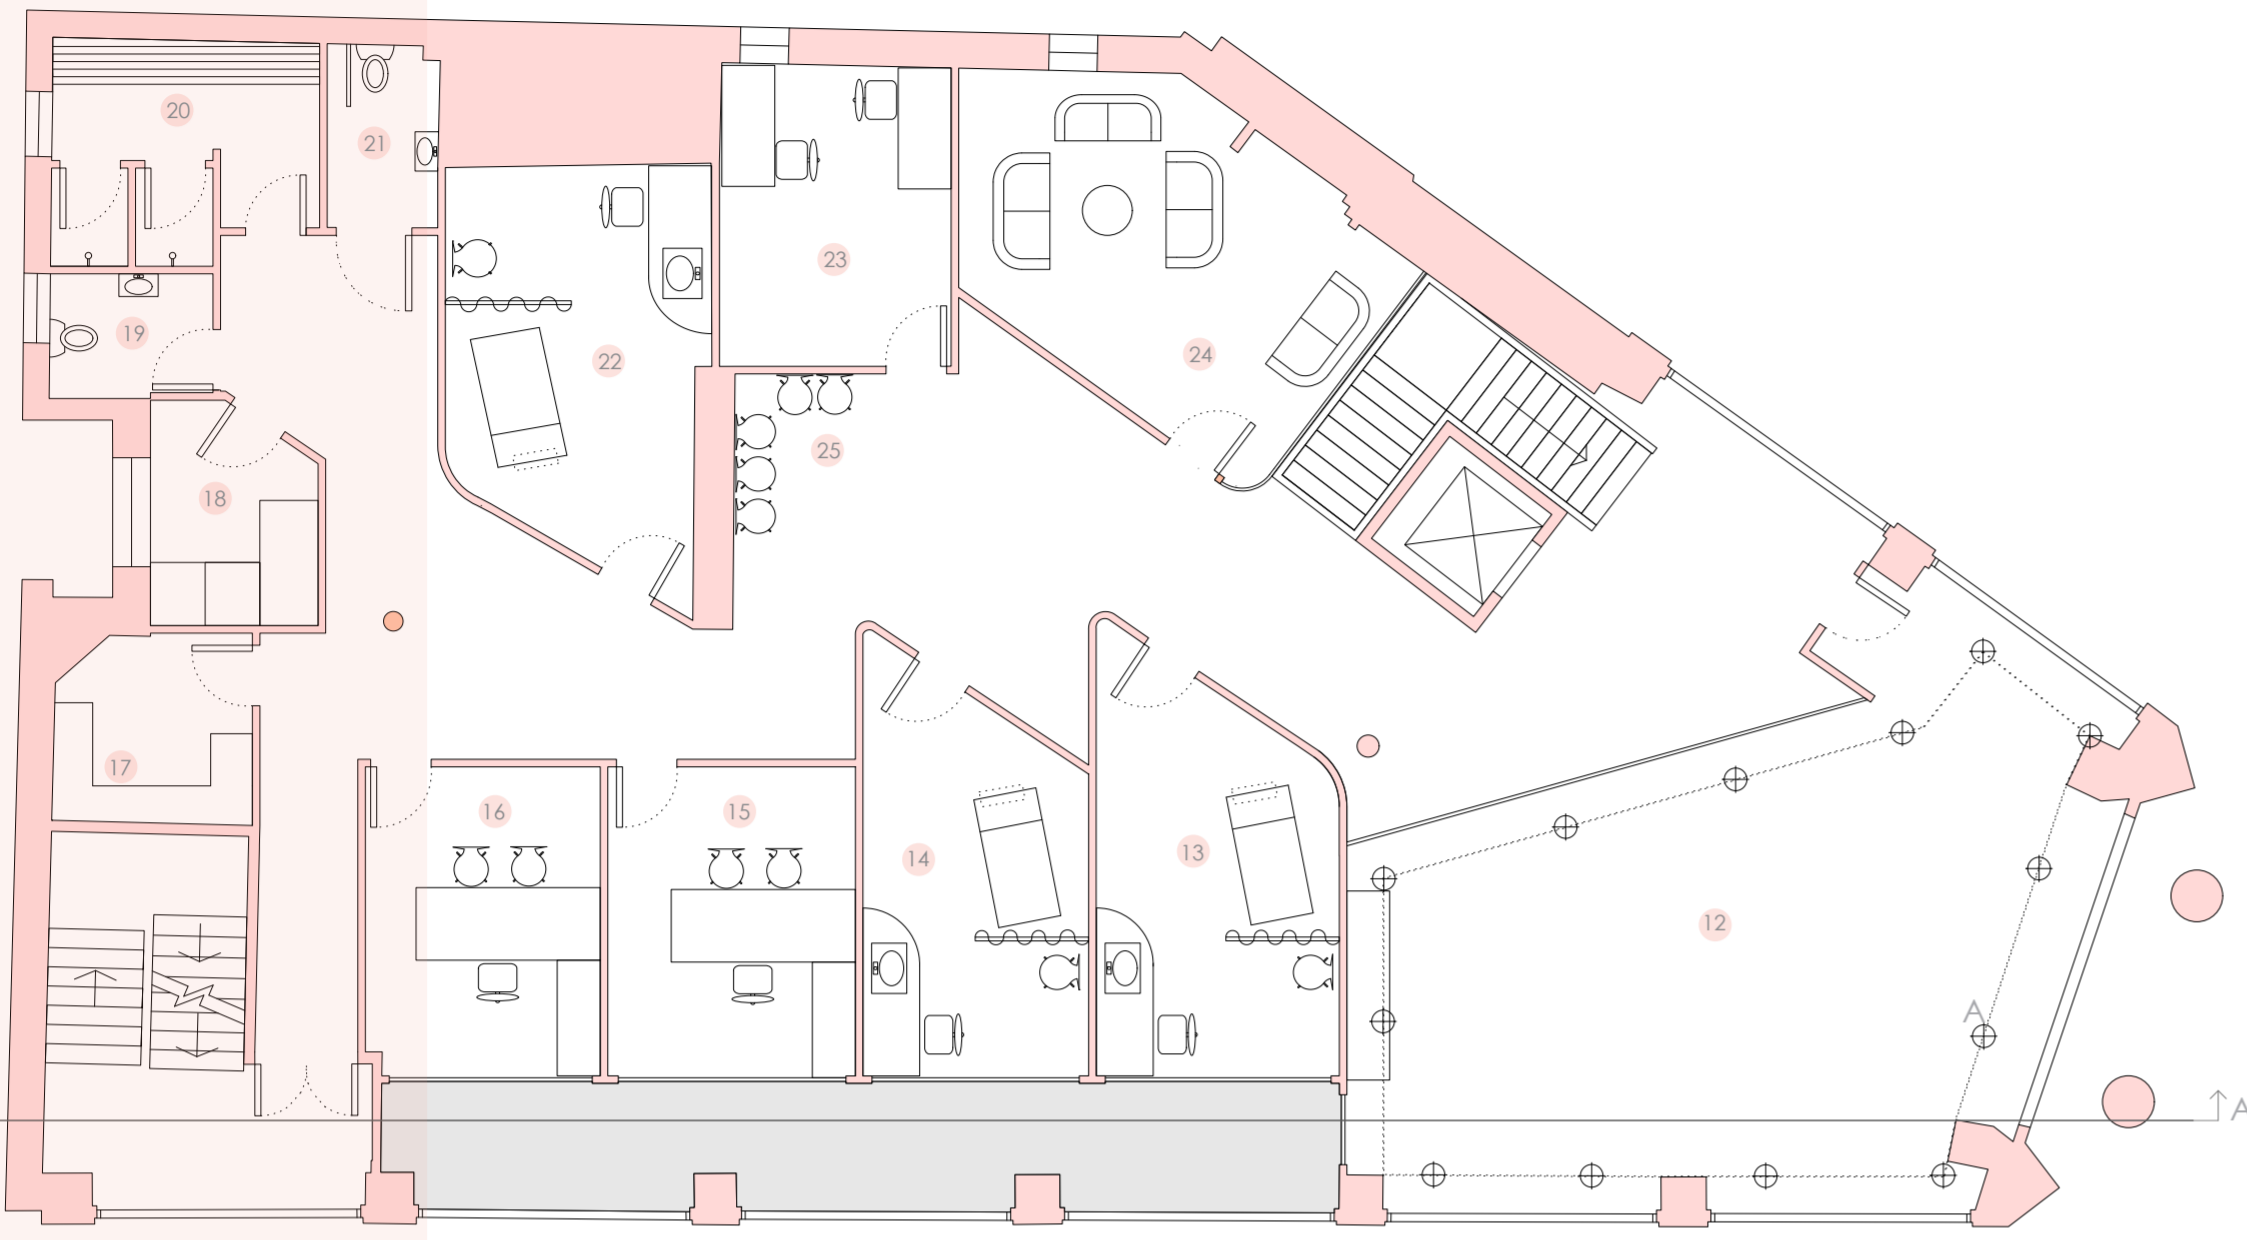

First Floor Plan, Scale 1:100

Visual. Cafe Seating

Ground Floor Plan, Scale 1:100

Section AA, Scale 1:100

Schedule of Accomodation

- | | | | |
|--|---|--|--|
| <p>Public Areas-</p> <ul style="list-style-type: none"> 1- Library/ Communal Area 2- Cafe Seating Area 3- Cafe 11- Reading Nook 12- Studio | <p>Private Areas (Staff)-</p> <ul style="list-style-type: none"> 5- Kitchen 6- Storage Cupboard 17- Prescription Cupboard 18- Laundry Room 23- Staff Office | <p>Private Areas (Public)-</p> <ul style="list-style-type: none"> 4- Reception 7- Toilets 8- Changing 9- Accessible Toilet 10- Side Entrance (Clinic) 13- Clinic Room 1 14- Clinic Room 2 15- Consulting Room 1 | <ul style="list-style-type: none"> 16- Consulting Room 2 19- Toilet 20- Showers/ Changing Room 21- Accessible Toilet 22- Clinic Room 3 24- Lounge Area 25- Waiting Area |
|--|---|--|--|