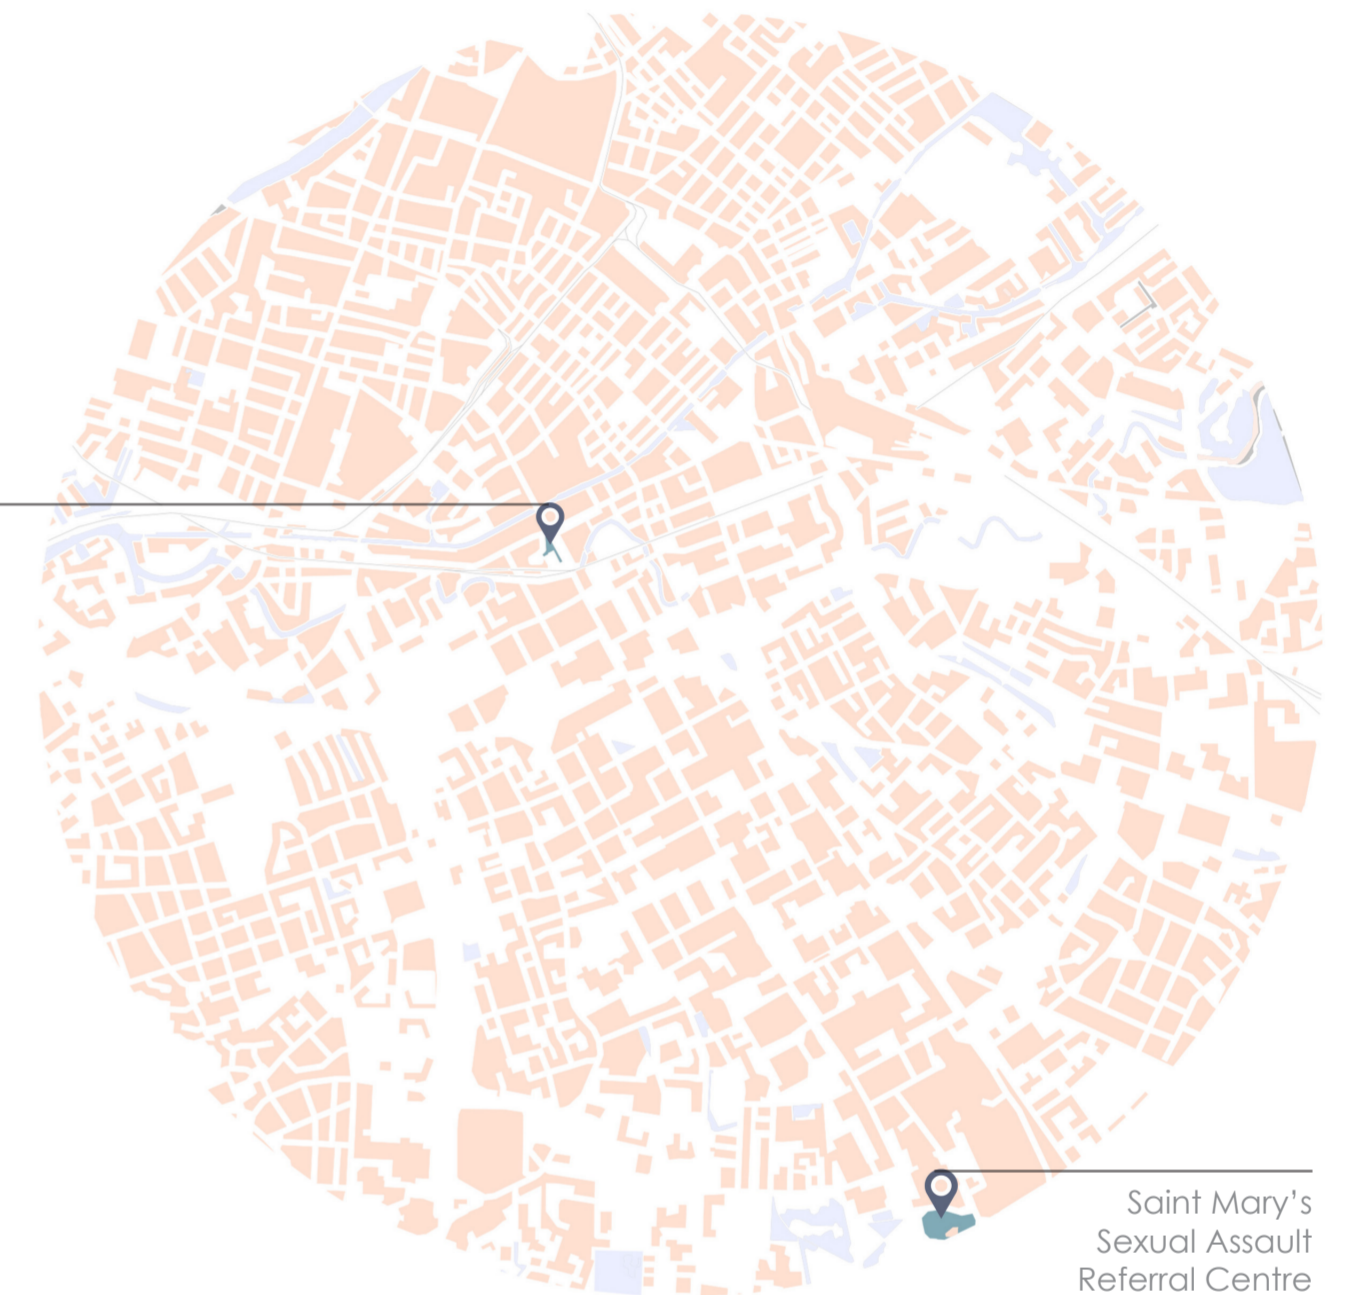

Map of Manchester. Scale 1:20000

Sexual Health is a fundamental human right. There are no sexual health clinics in Manchester city centre that are available to all ages. The closest one is in Withington. In Manchester, with 5 different Universities, this is an issue of social justice.

Saint Mary's
Sexual Assault
Referral Centre