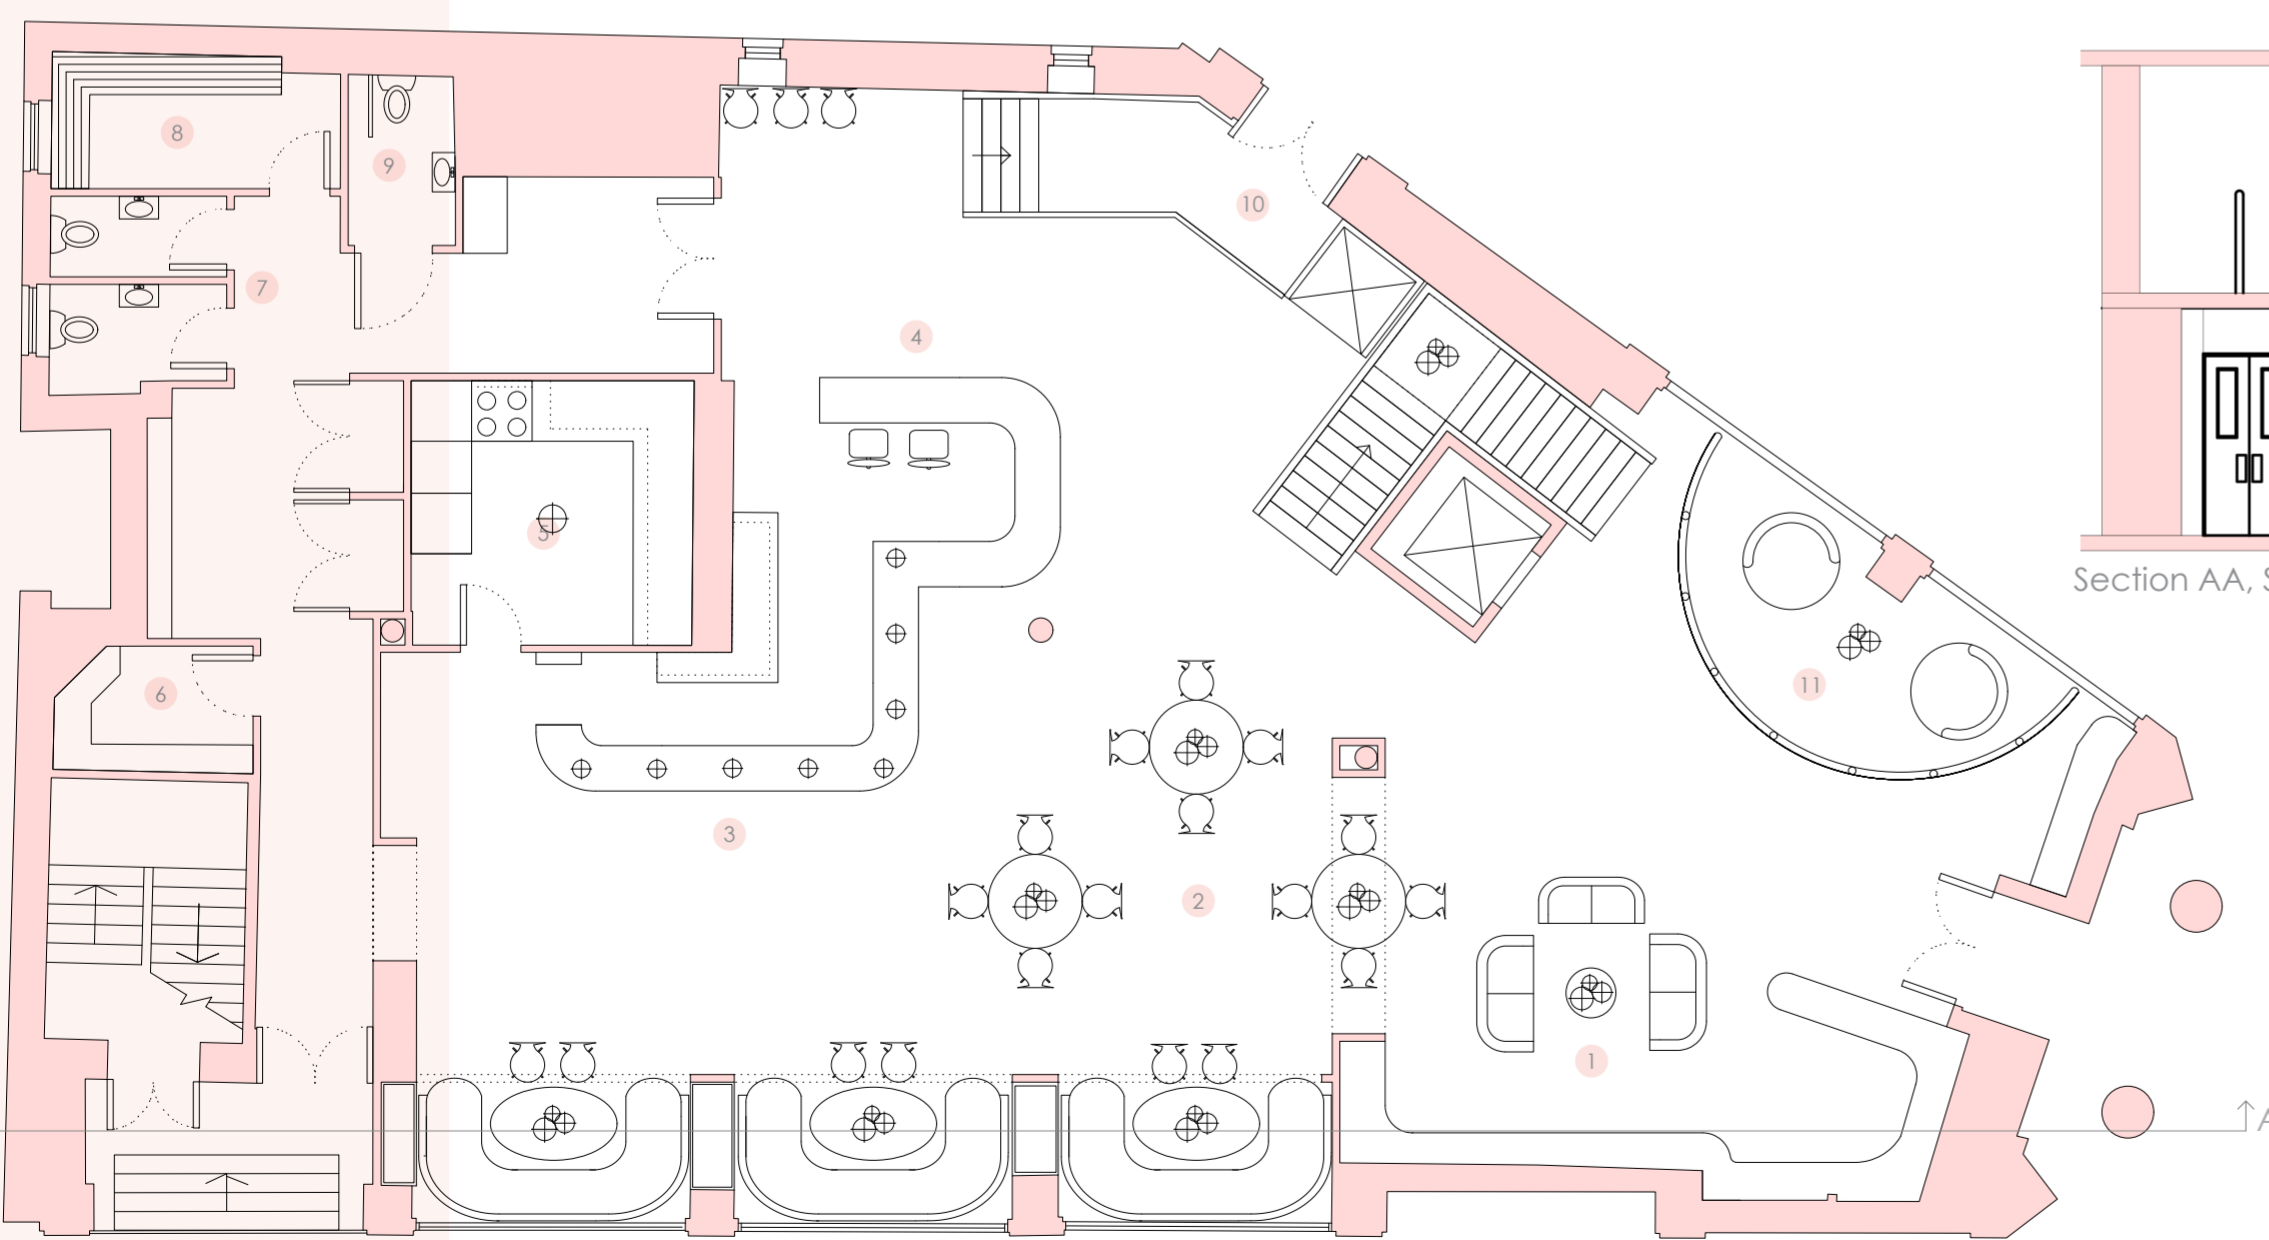

First Floor Plan, Scale 1:100

Visual. Cafe Seating

Ground Floor Plan, Scale 1:100

Section AA, Scale 1:100

Schedule of Accomodation

- | | | | |
|--|---|--|--|
| <p>Public Areas-</p> <ul style="list-style-type: none"> 1- Library/ Communal Area 2- Cafe Seating Area 3- Cafe 11- Reading Nook 12- Studio | <p>Private Areas (Staff)-</p> <ul style="list-style-type: none"> 5- Kitchen 6- Storage Cupboard 17- Prescription Cupboard 18- Laundry Room 23- Staff Office | <p>Private Areas (Public)-</p> <ul style="list-style-type: none"> 4- Reception 7- Toilets 8- Changing 9- Accessible Toilet 10- Side Entrance (Clinic) 13- Clinic Room 1 14- Clinic Room 2 15- Consulting Room 1 | <ul style="list-style-type: none"> 16- Consulting Room 2 19- Toilet 20- Showers/ Changing Room 21- Accessible Toilet 22- Clinic Room 3 24- Lounge Area 25- Waiting Area |
|--|---|--|--|