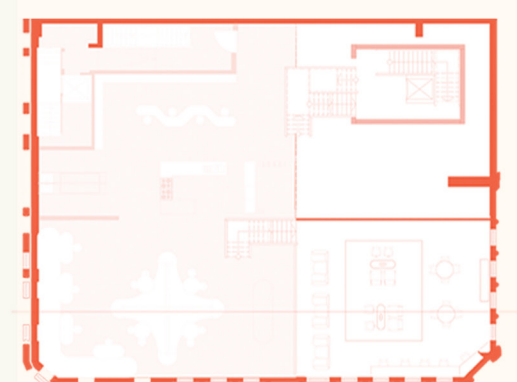

TWO THIRDS OF LGBTQ+ PEOPLE HAD EXPERIENCED ANTI-LGBT+ VIOLENCE OR ABUSE

1 IN 6 LGBTQ+ INDIVIDUALS DRINK ALCOHOL EVERY DAY

Second plan

First plan

Mezzanine plan

Ground plan

Basement plan

THRESHOLD

FLUID

INTERSECT

Axonometric

threshold

Concept visual

Nicole warmers

Ollie | Picture gallery 27

fluid