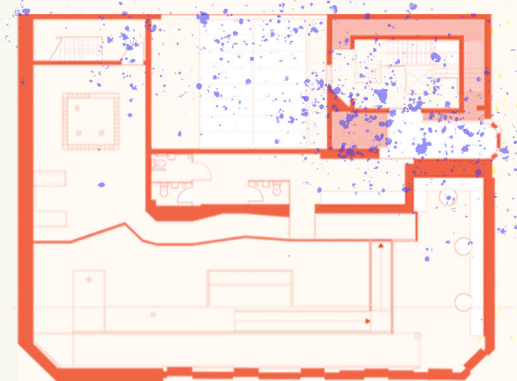

TWO THIRDS OF LGBTQ+ PEOPLE HAD EXPERIENCED ANTI-LGBT+ VIOLENCE OR ABUSE

1 IN 6 LGBTQ+ INDIVIDUALS DRINK ALCOHOL EVERY DAY

Second plan

First plan

Mezzanine plan

Ground plan

Basement plan

THRESHOLD

FLUID

INTERSECT

Axonometric

threshold

Concept visual

Nicole warmers

Ollie | Picture gallery 27

fluid