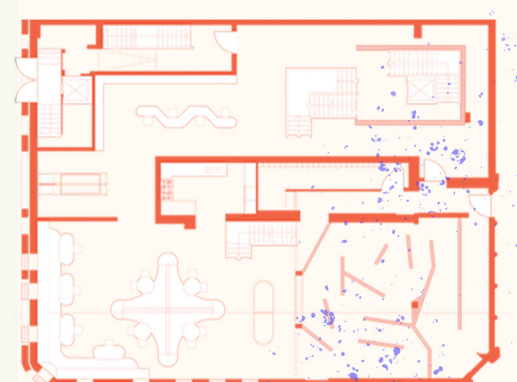

TWO THIRDS OF LGBTQ+ PEOPLE HAD EXPERIENCED ANTI-LGBT+ VIOLENCE OR ABUSE

1 IN 6 LGBTQ+ INDIVIDUALS DRINK ALCOHOL EVERY DAY

Second plan

First plan

Mezzanine plan

Ground plan

Basement plan

THRESHOLD

FLUID

INTERSECT

Axonometric

threshold

Concept visual

Nicole warmers

Ollie | Picture gallery 27

fluid