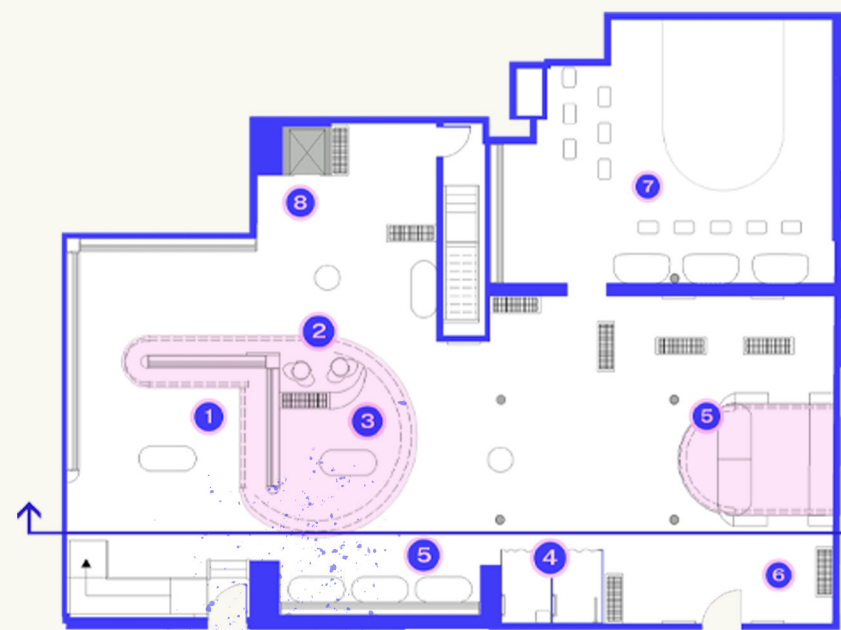

Whether it's a drag performance at Strut Station or a quiet afternoon attending a flag crafting workshop in the 70s inspired cafe, Dorothy's provides something for introverts and extroverts alike. Korner Hole is a sex positive space within Dorothy's centering kink and pleasure, whilst offering a 'safe' space for sex workers and intimacy seekers. Buildings are temporary, queerness is not.

27 Swan St, 3rd Floor Plan  
1. Library / 2. Dwell Space / 3. Demo station  
4. Fitting room 5. Displays / 6. Counter / 7. Workshop / 8. Lift

**INTRODUCTION**  
KORNER HOLE IS A SEX POSITIVE SPACE WITHIN DOROTHY'S, CENTERING KINK + PLEASURE FOR INTIMACY SEEKERS + SEX WORKERS