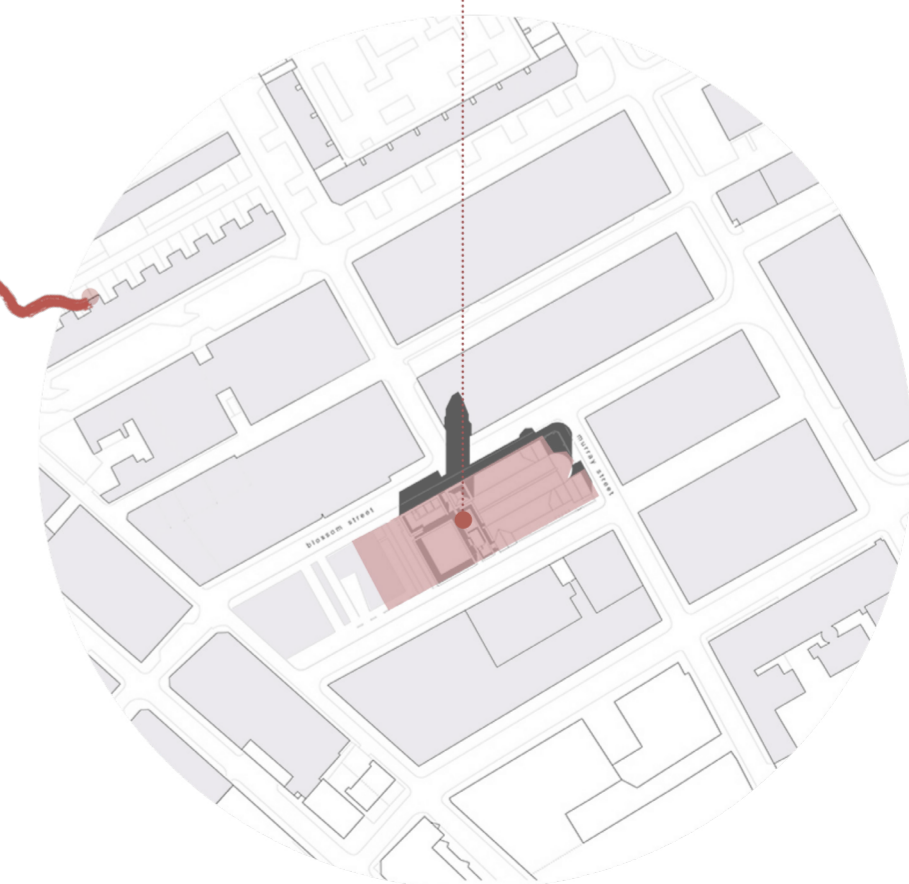

REFUGEE

Fired Earth welcomes Displaced People that have arrived in Manchester and are on the outskirts of an existing community. As complex individuals with lifetimes of skills, professions and experiences, somewhere in transit, their identity has been taken.

Fired Earth recognises the monumental importance of being connected to your individual identity, however nuanced and complex, it is what makes us human and it is to be nurtured and celebrated.

LOCATION PLAN: FIRED EARTH, ANCOATS, MANCHESTER