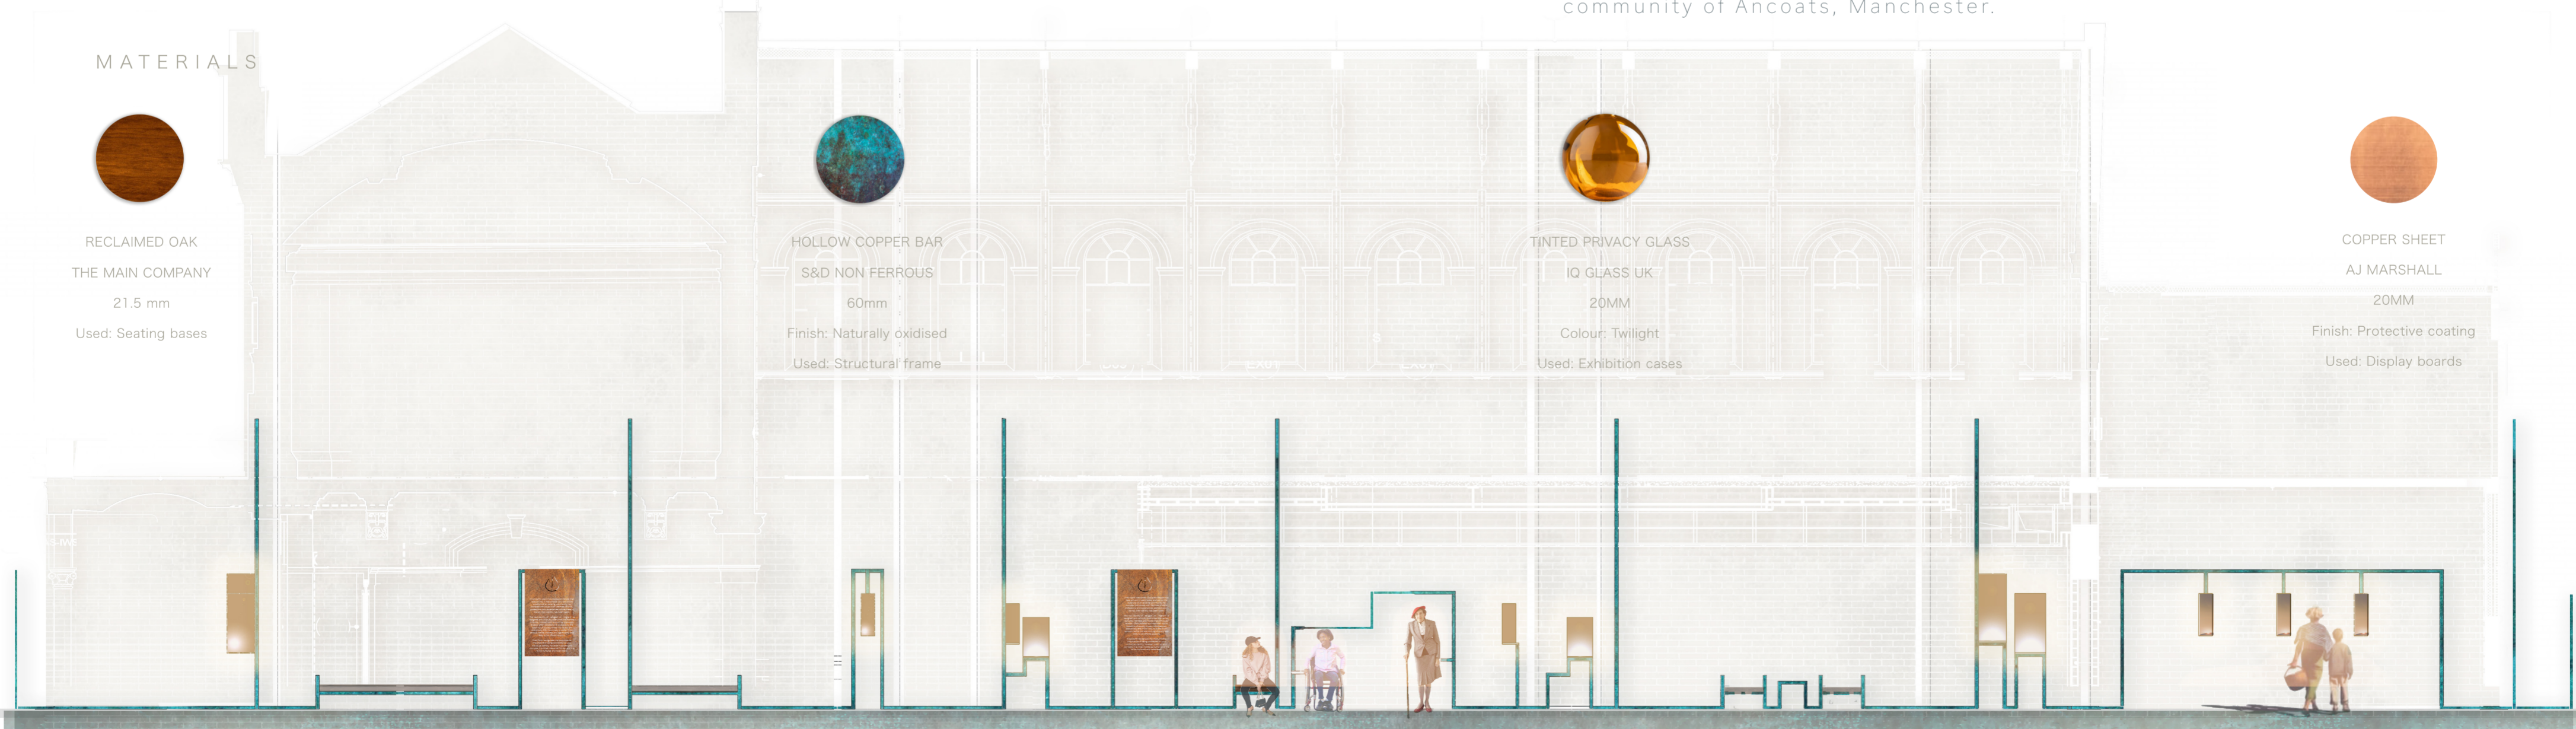

Shared Earth promotes collaboration and cooperation, shown in the contrasting design of the structure in response to the crumbling architecture of the York Wall.

Acceptance of change and growth is embodied by the natural oxidisation of the copper frame over time. Shared Earth gradually becomes integrated into its location.

YORK WALL
est 1318

York's community interacts with Shared Earth and gets a glimpse of the ceramic work made by the Displaced community of Ancoats, Manchester.

MATERIALS

RECLAIMED OAK
THE MAIN COMPANY
21.5 mm
Used: Seating bases

PRESSURE CONTROLLED PRIVACY GLASS

Tinted privacy glass exhibition cases are activated when an adjacent bench is occupied, gradually unveiling the ceramic work held inside.

AXONOMETRIC VIEW OF COPPER STRUCTURE

FLOOR PLAN: 1:200 at A2

ELEVATION B: 200 at A2

FIRED EARTH

LOCATION PLAN: SHARED EARTH, YORK

REFUGEE

Fired Earth welcomes Displaced People that have arrived in Manchester and are on the outskirts of an existing community. As complex individuals with lifetimes of skills, professions and experiences, somewhere in transit, their identity has been taken.