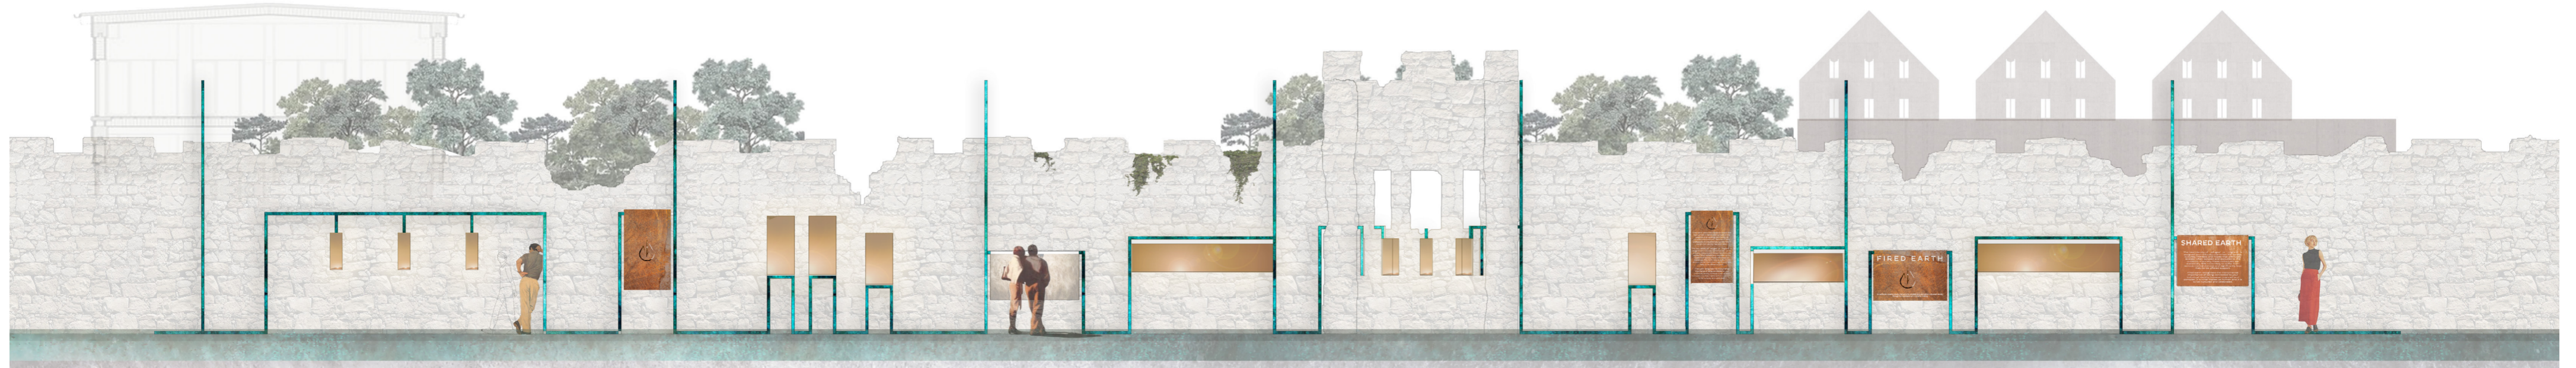

Shared Earth promotes collaboration and cooperation, shown in the contrasting design of the structure in response to the crumbling architecture of the York Wall.

Acceptance of change and growth is embodied by the natural oxidisation of the copper frame over time. Shared Earth gradually becomes integrated into its location.

PRESSURE CONTROLLED PRIVACY GLASS

Tinted privacy glass exhibition cases are activated when an adjacent bench is occupied, gradually unveiling the ceramic work held inside.

AXONOMETRIC VIEW OF COPPER STRUCTURE

FLOOR PLAN: 1:200 at A2

ELEVATION B: 200 at A2

FIRED EARTH

LOCATION PLAN: SHARED EARTH, YORK

REFUGEE

Fired Earth welcomes Displaced People that have arrived in Manchester and are on the outskirts of an existing community. As complex individuals with lifetimes of skills, professions and experiences, somewhere in transit, their identity has been taken.