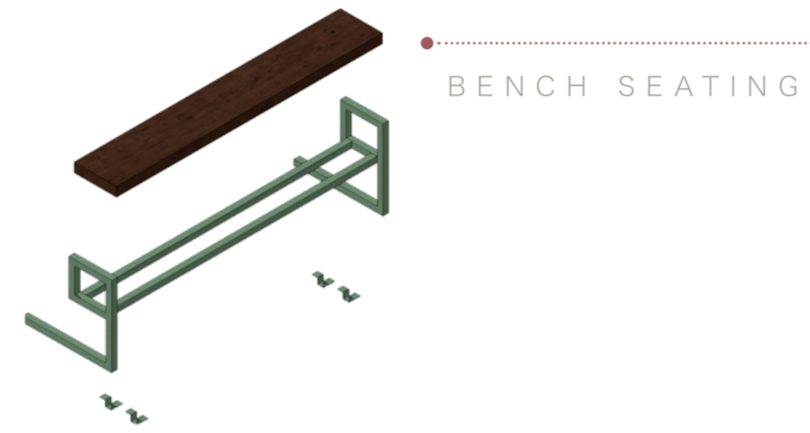

HOLLOW COPPER BAR
S&D NON FERROUS
60mm
Finish: Naturally oxidised
Used: Structural frame

TINTED PRIVACY GLASS
IQ GLASS UK
20MM
Colour: Twilight
Used: Exhibition cases

COPPER SHEET
AJ MARSHALL
20MM
Finish: Protective coating
Used: Display boards

PRESSURE CONTROLLED PRIVACY GLASS

Tinted privacy glass exhibition cases are activated when an adjacent bench is occupied, gradually unveiling the ceramic work held inside.

AXONOMETRIC VIEW OF COPPER STRUCTURE