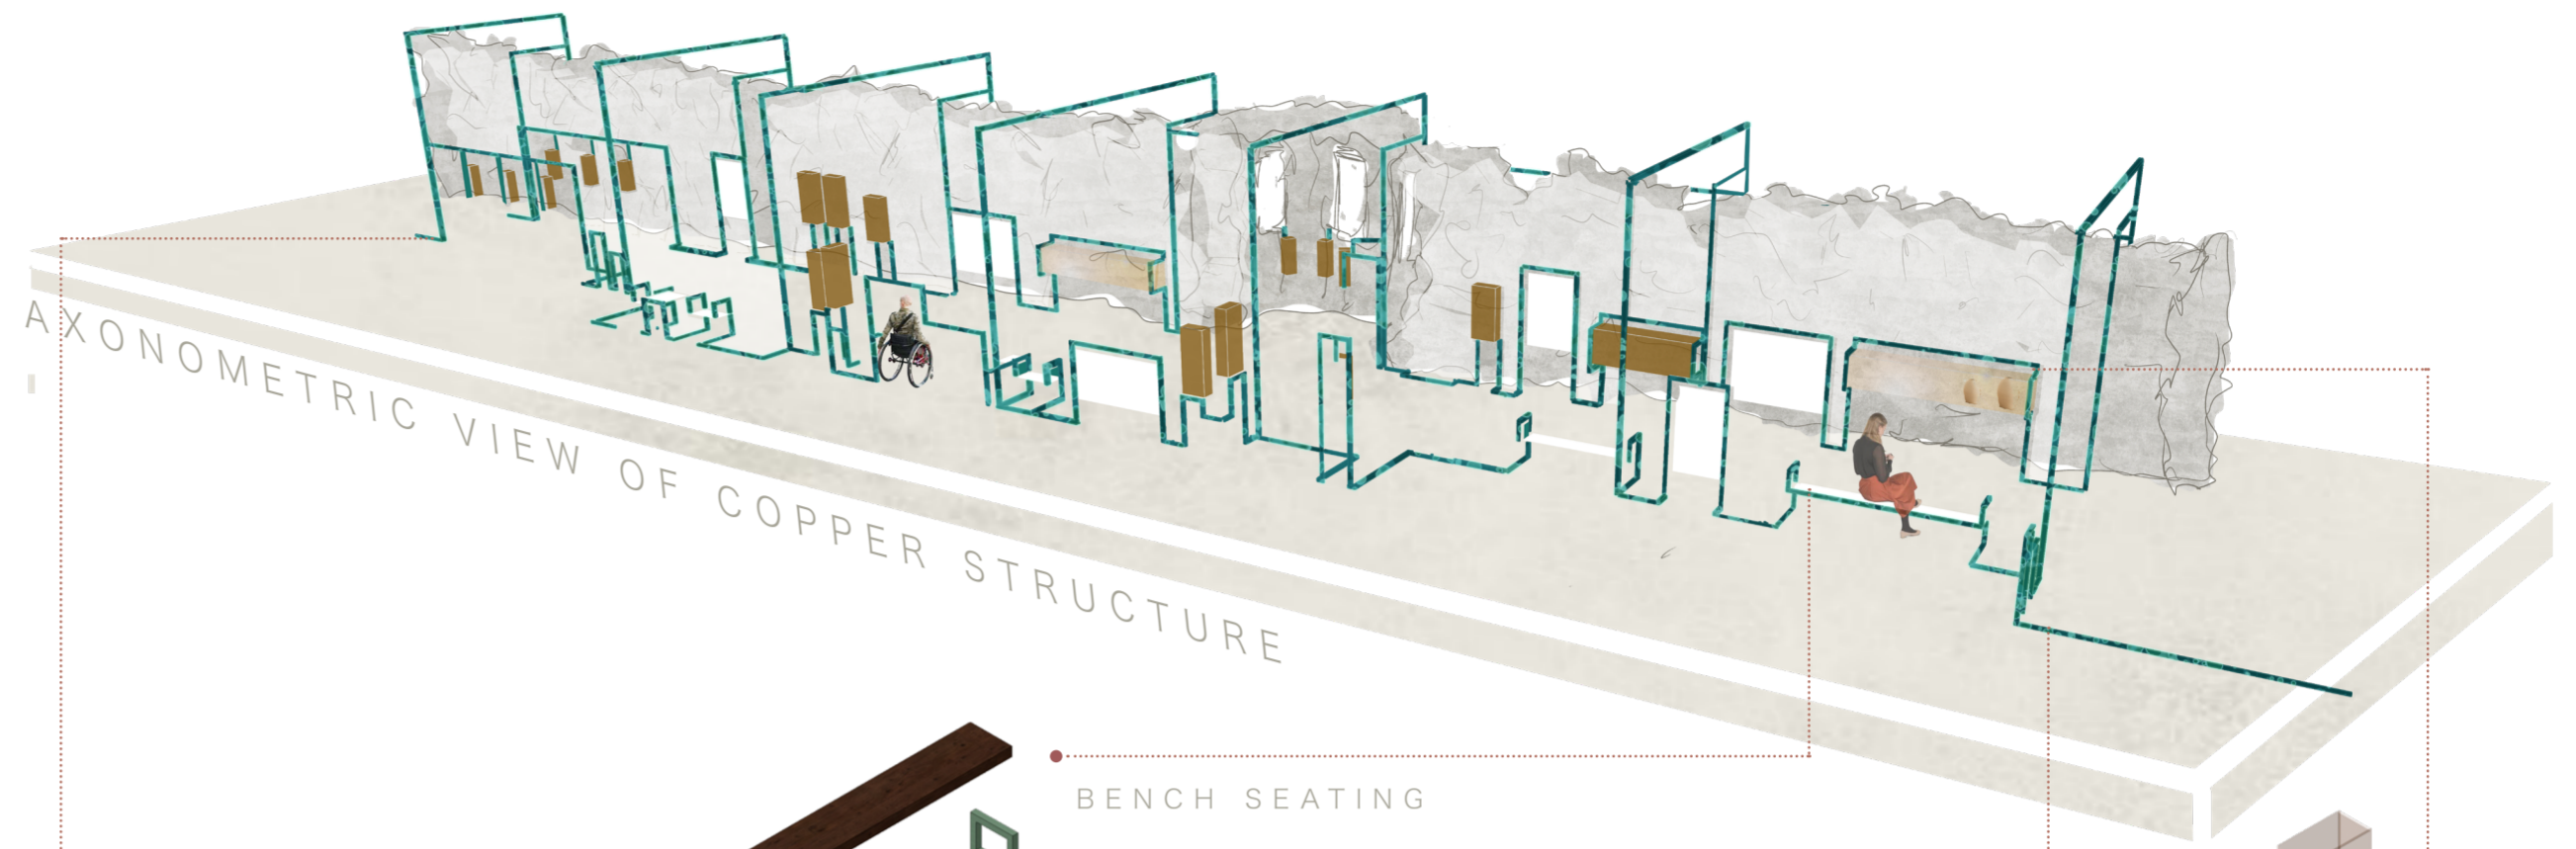

Shared Earth promotes collaboration and cooperation, shown in the contrasting design of the structure in response to the crumbling architecture of the York Wall.

Acceptance of change and growth is embodied by the natural oxidisation of the copper frame over time. Shared Earth gradually becomes integrated into its location.

PRESSURE CONTROLLED PRIVACY GLASS

Tinted privacy glass exhibition cases are activated when an adjacent bench is occupied, gradually unveiling the ceramic work held inside.

AXONOMETRIC VIEW OF COPPER STRUCTURE

FLOOR PLAN: 1:200 at A2

ELEVATION B: 200 at A2

FIRED EARTH

LOCATION PLAN: SHARED EARTH, YORK

REFUGEE

Fired Earth welcomes Displaced People that have arrived in Manchester and are on the outskirts of an existing community. As complex individuals with lifetimes of skills, professions and experiences, somewhere in transit, their identity has been taken.