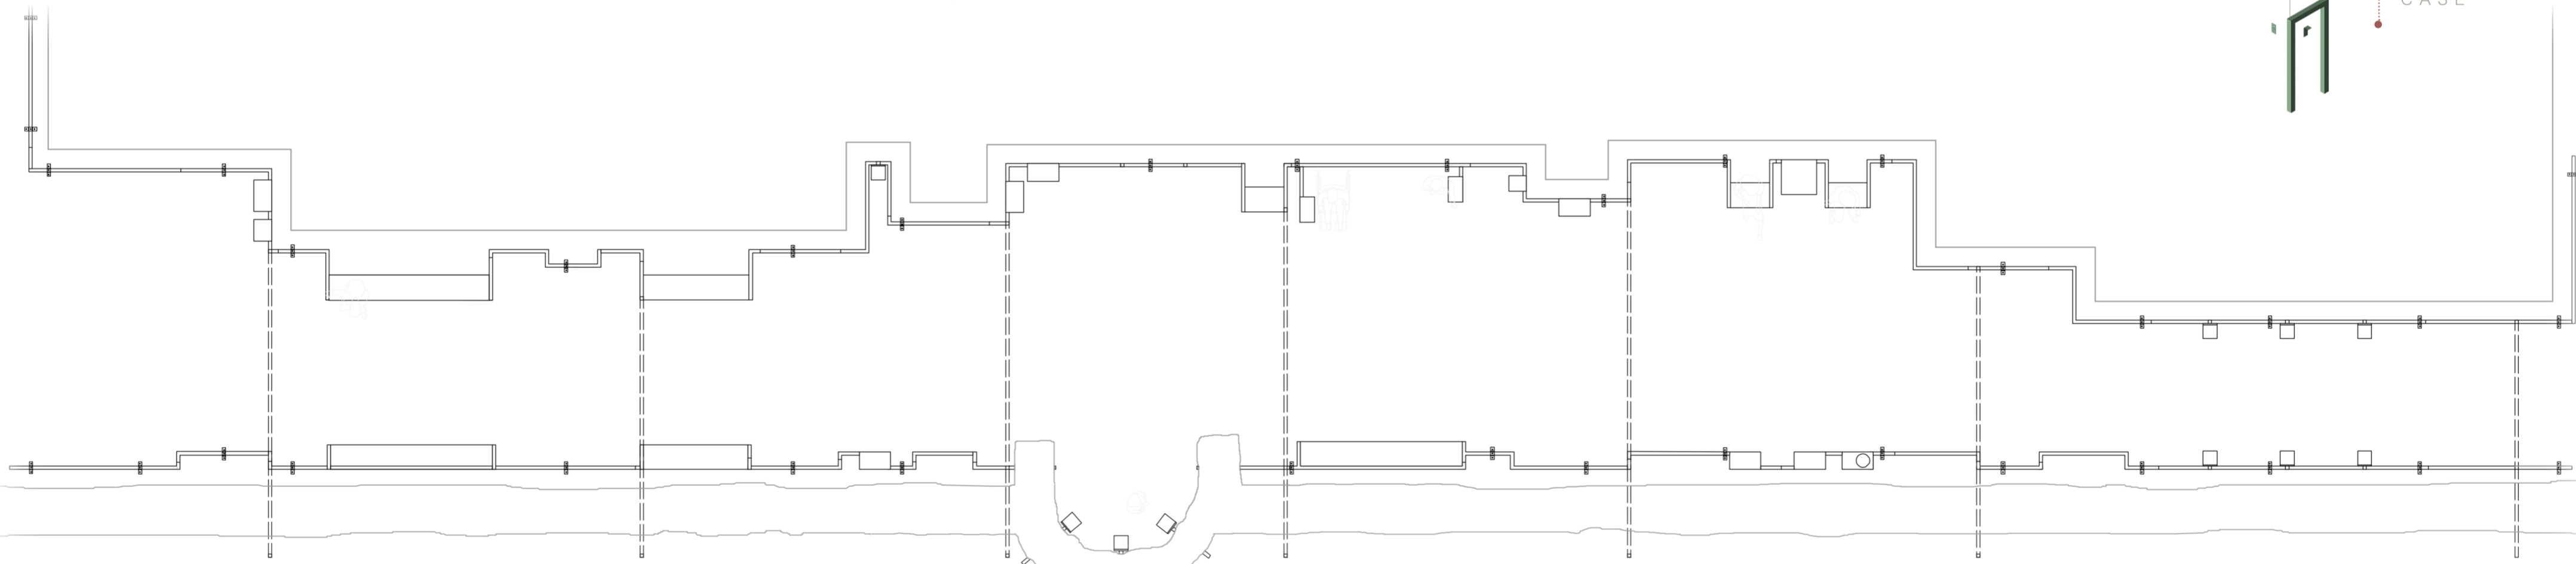

Shared Earth promotes collaboration and cooperation, shown in the contrasting design of the structure in response to the crumbling architecture of the York Wall.

Acceptance of change and growth is embodied by the natural oxidisation of the copper frame over time. Shared Earth gradually becomes integrated into its location.

YORK WALL
est 1318

York's community interacts with Shared Earth and gets a glimpse of the ceramic work made by the Displaced community of Ancoats, Manchester.

MATERIALS

RECLAIMED OAK
THE MAIN COMPANY
21.5 mm
Used: Seating bases

PRESSURE CONTROLLED PRIVACY GLASS

Tinted privacy glass exhibition cases are activated when an adjacent bench is occupied, gradually unveiling the ceramic work held inside.

AXONOMETRIC VIEW OF COPPER STRUCTURE

FLOOR PLAN: 1:200 at A2

ELEVATION B: 200 at A2

FIRED EARTH

LOCATION PLAN: SHARED EARTH, YORK

REFUGEE

Fired Earth welcomes Displaced People that have arrived in Manchester and are on the outskirts of an existing community. As complex individuals with lifetimes of skills, professions and experiences, somewhere in transit, their identity has been taken.