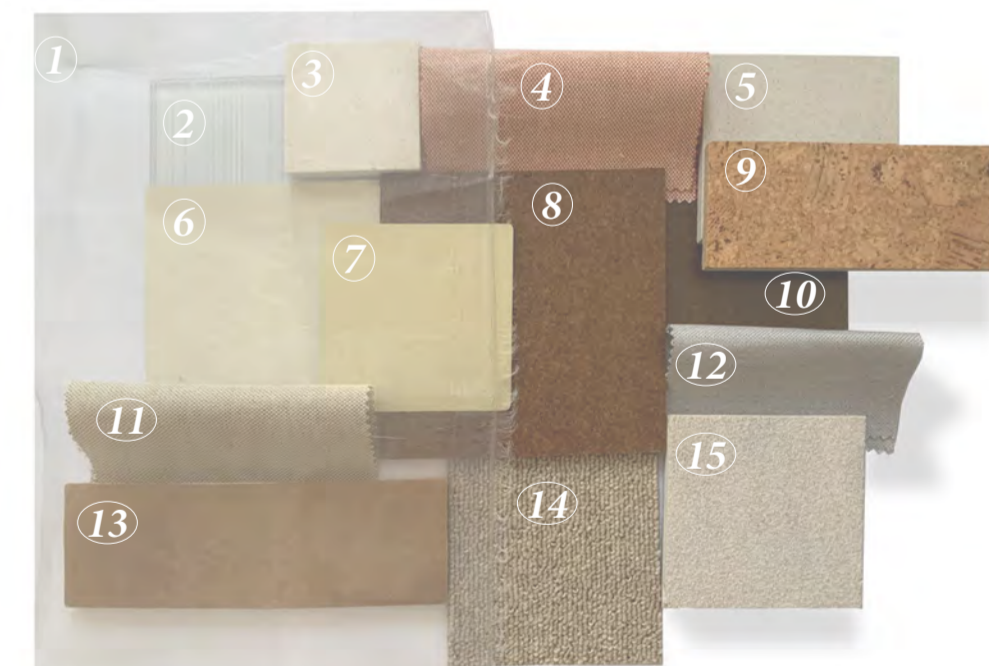

"Walnut"

This project is perfect for this category because *it is a Social space that will help the community to grow, allow all deaf/ hard hearing residence and those struggling to communicate (Aphasia disorder), to feel at home.*

The *highlight* of the space is the creation of a sustainable hardwood walnut walkway which *blocks all the disturbing vibrations coming from the main road that can be very painful for those using hearing aids.*

This is an example f how deaf/ hard hearing people can leave within the Earth's natural limits.

I am using sustainable natural/ home materials which will give you comfort. "Handling your life issues like at home".

- The UK
- Deaf people
- BSL/ Braille

67.33 million

9 million

151 thousand