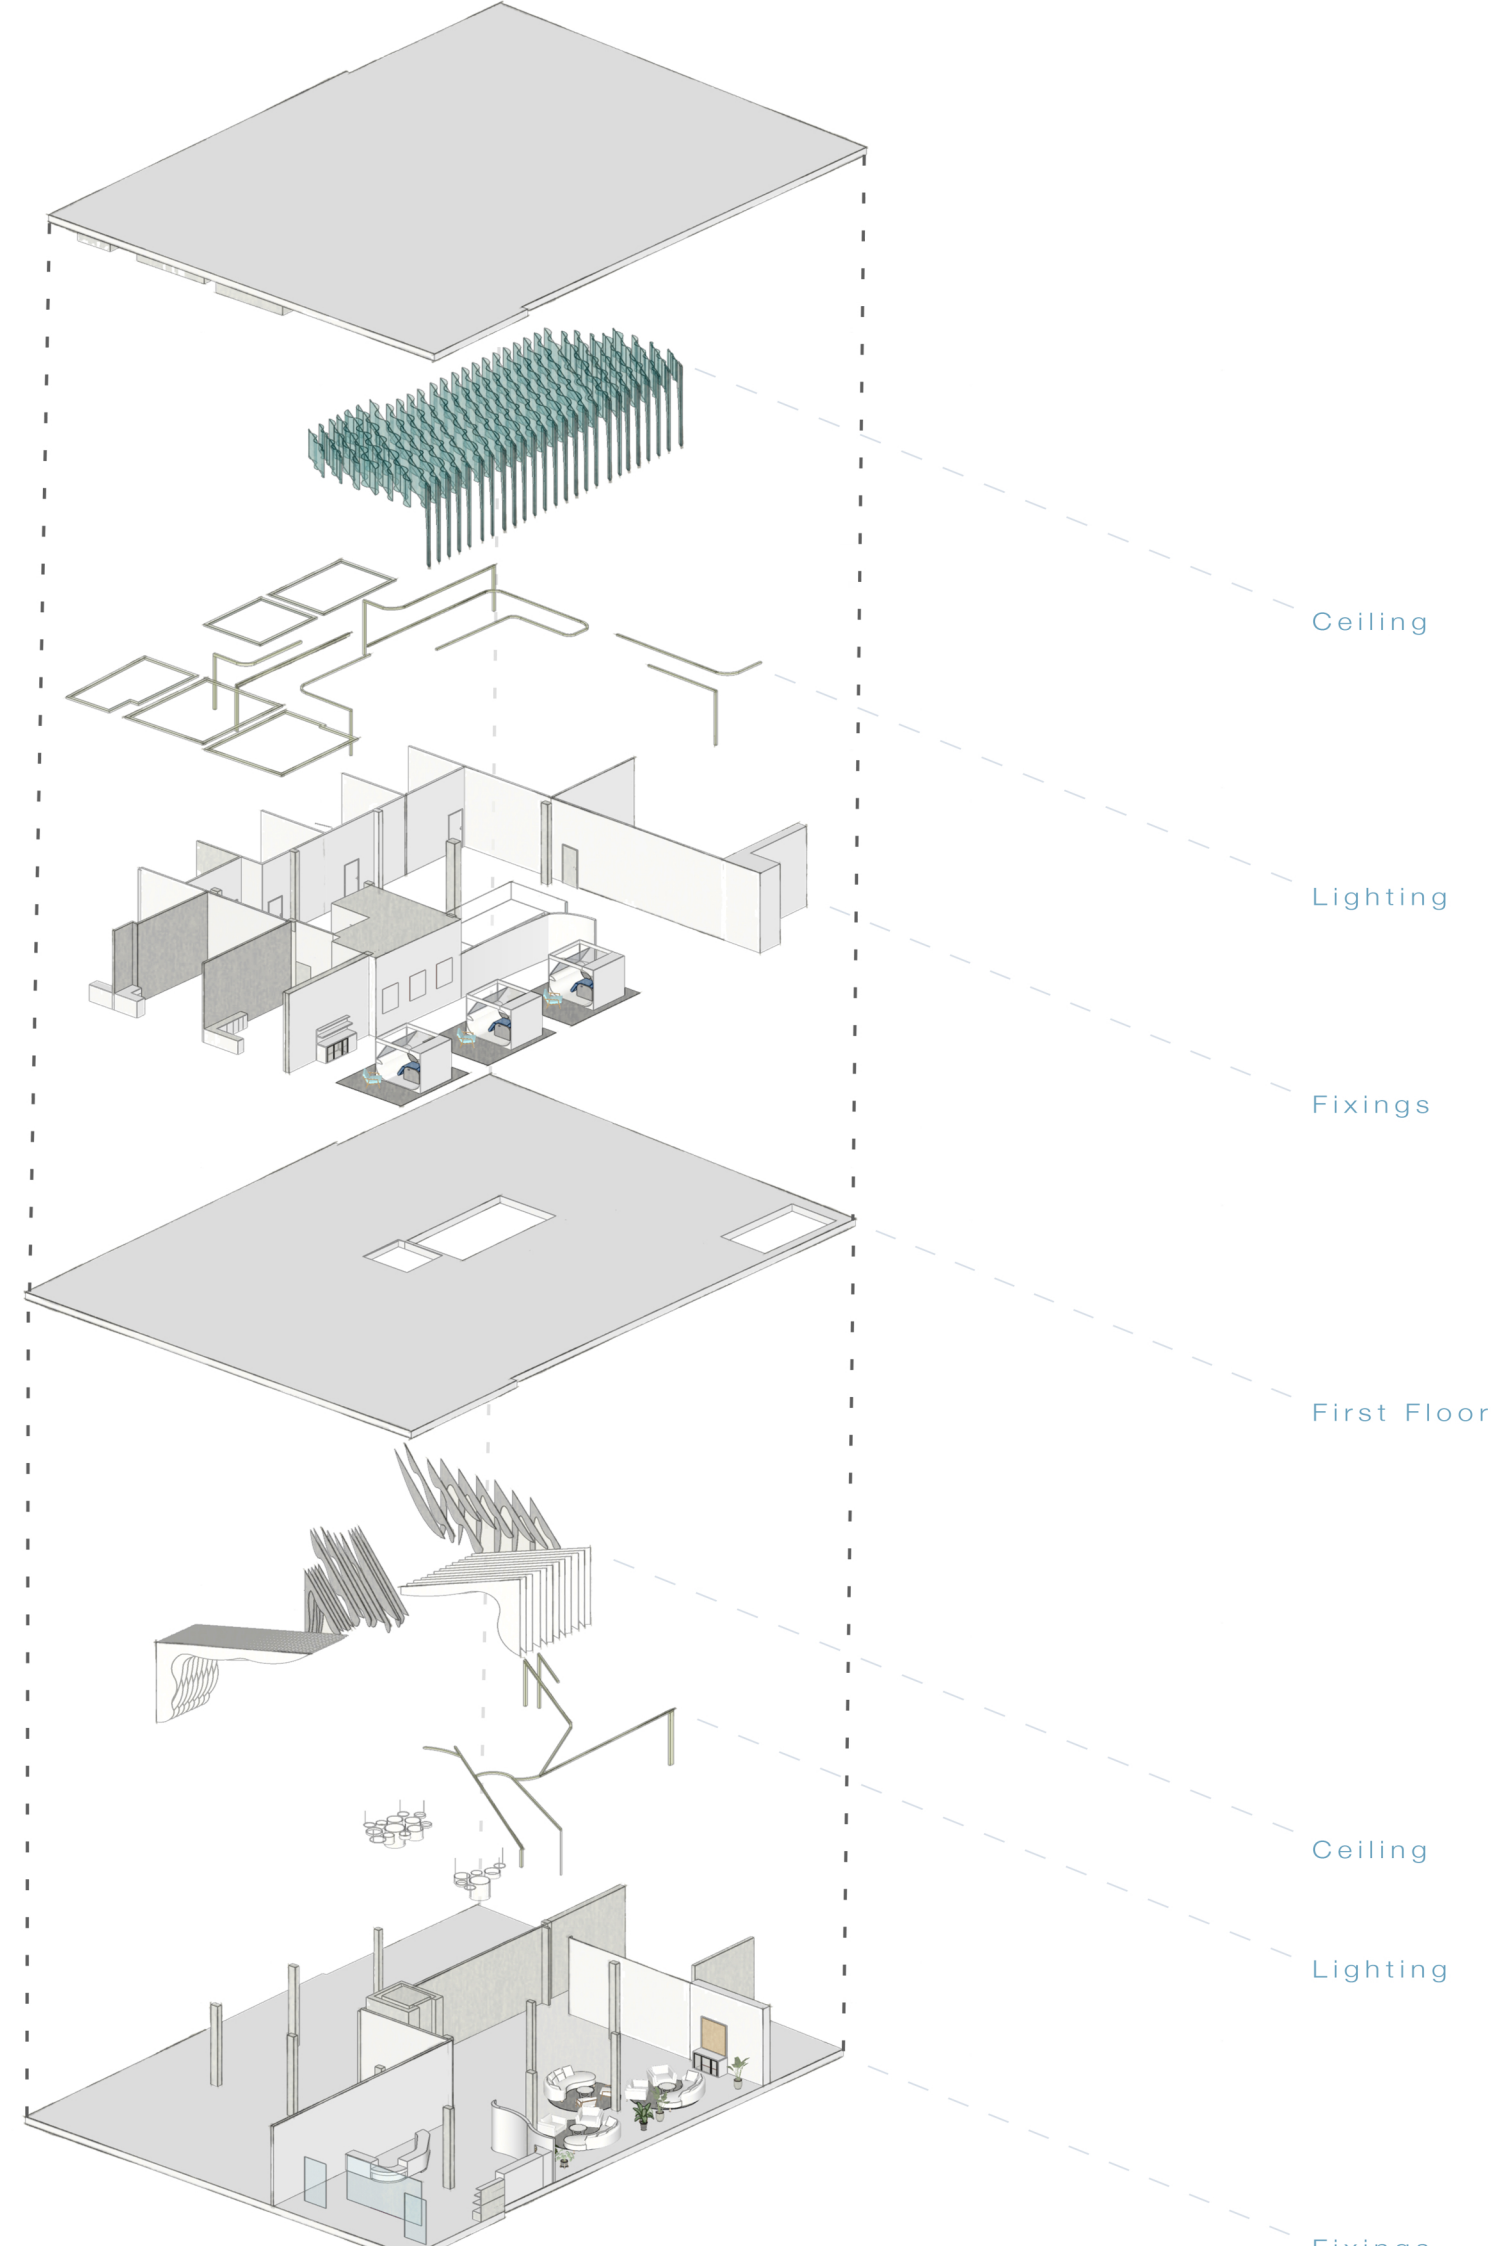

Original context

Conceptual interpretive model

Welcome to...

Frosted glass partitions

Street View

Ground Floor

Through the glass...

Entrance

Relax while you wait...

Scent
Rotating metronome

Touch
Textured upholstery

Sound
Built-in ceiling speakers

Sight
Ceiling panels fixed in the space

Waiting Space

Layers to the space...

For those who are ready...

Surgery Room

Sight

Fluid wave ceiling detail

Treatment Pods

Scent

Aroma diffused from built-in scent bar

Sound

Built-in speakers

Touch

veable smart fabric

Sight

Interactive smart glass to learn about dental instruments and surroundings

Pick your colour

Purify Soothe Alleviate Calm Stimulate

Grey laminate

Green upholstery