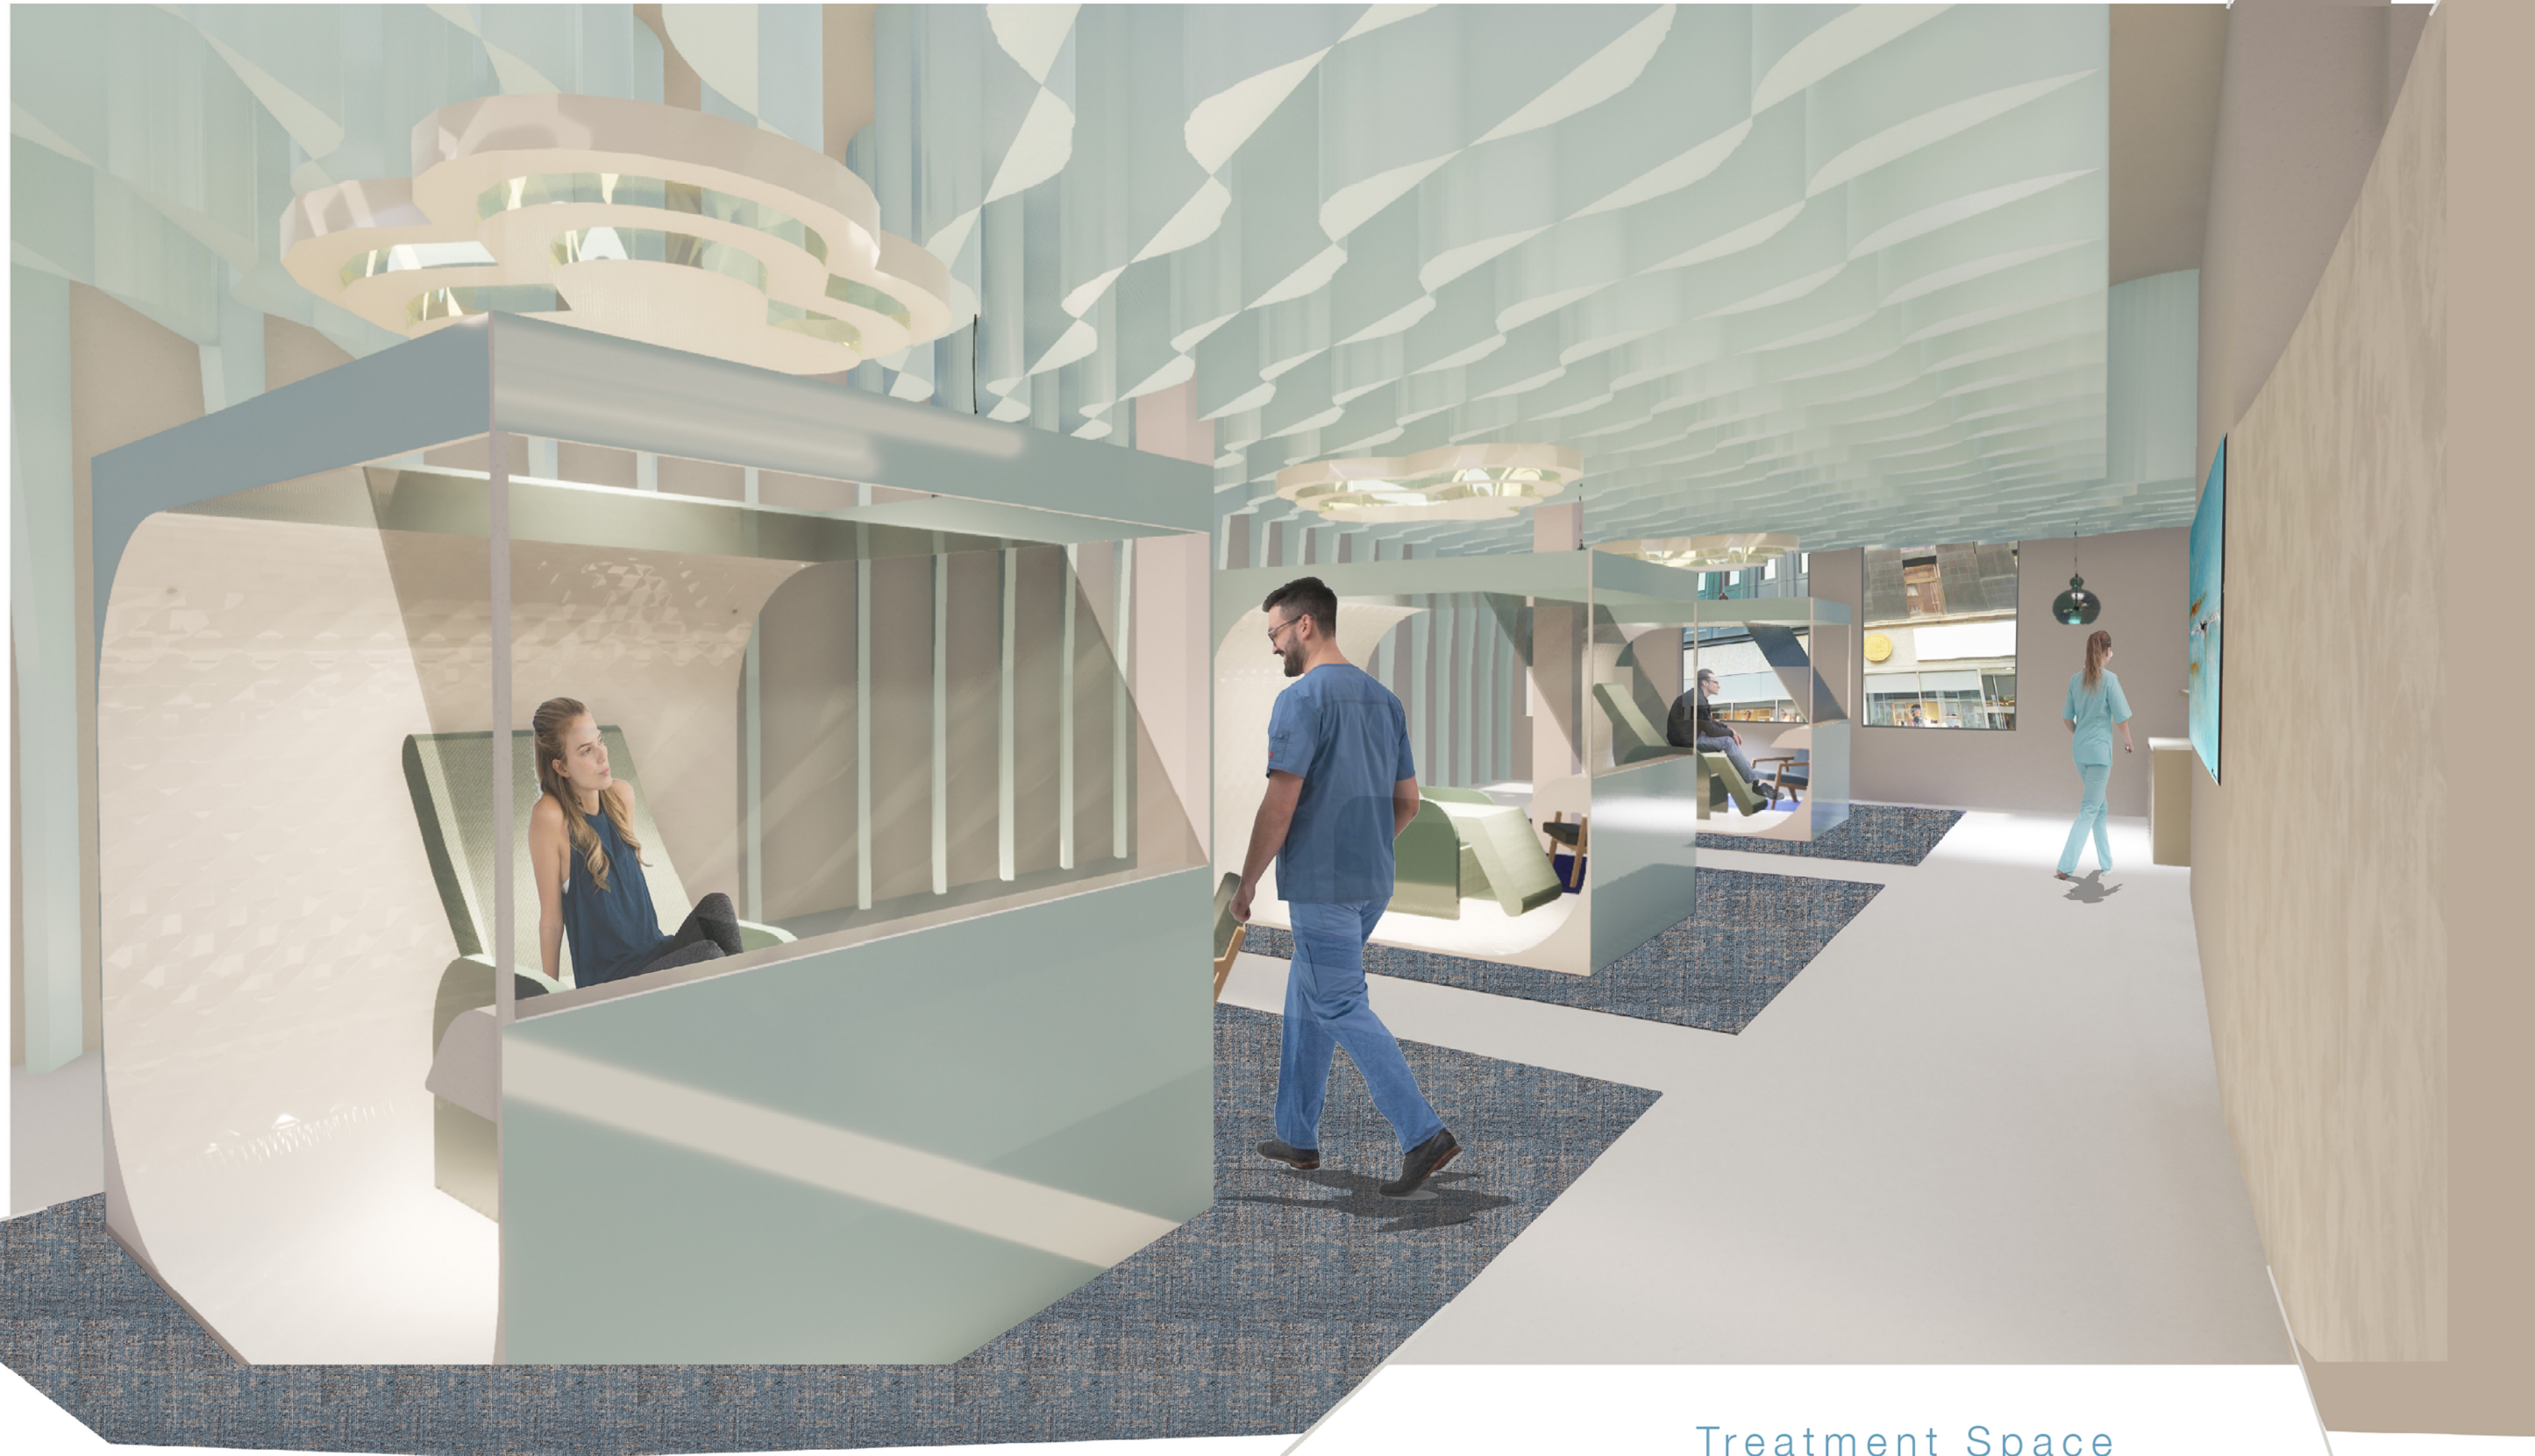

Refresh

nothing to fear

Brief:

An educational dental space to encourage and treat those suffering from dental fear and phobia. This is a facility with two types of treatment, not just surgical. For those who want to reclaim the power of their own healthcare, designed with the patient in mind.

Concept:

'Natural Rhythm'

The elements that relax our bodies the most, come from nature. The concept looks to immerse a sterile, healthcare environment into a space aligning to our bodies natural rhythm.

Surgery Room

Sight

Fluid wave ceiling detail

Treatment Pods

Scent

Aroma diffused from built-in scent bar

Sound

Built-in speakers

Treatment Space