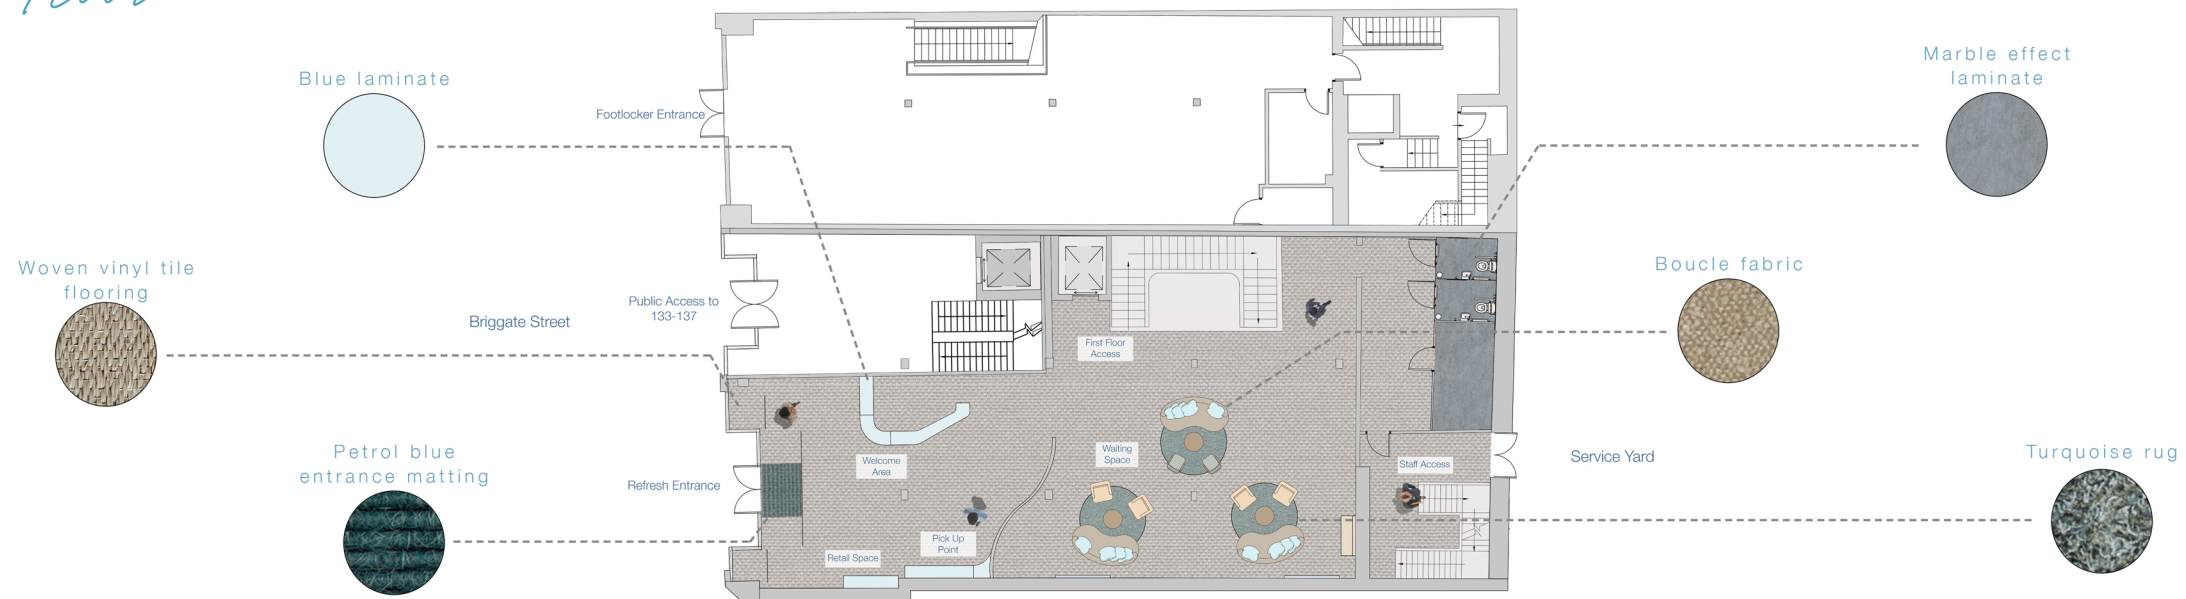

Street View

Ground Floor