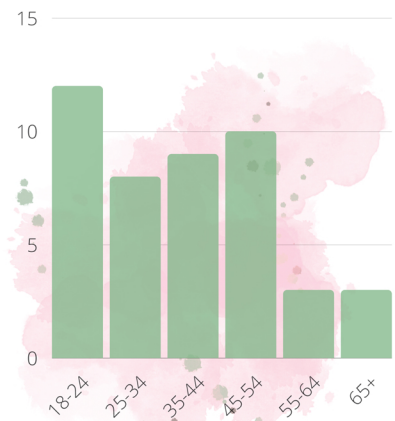

KEY RESEARCH FINDINGS