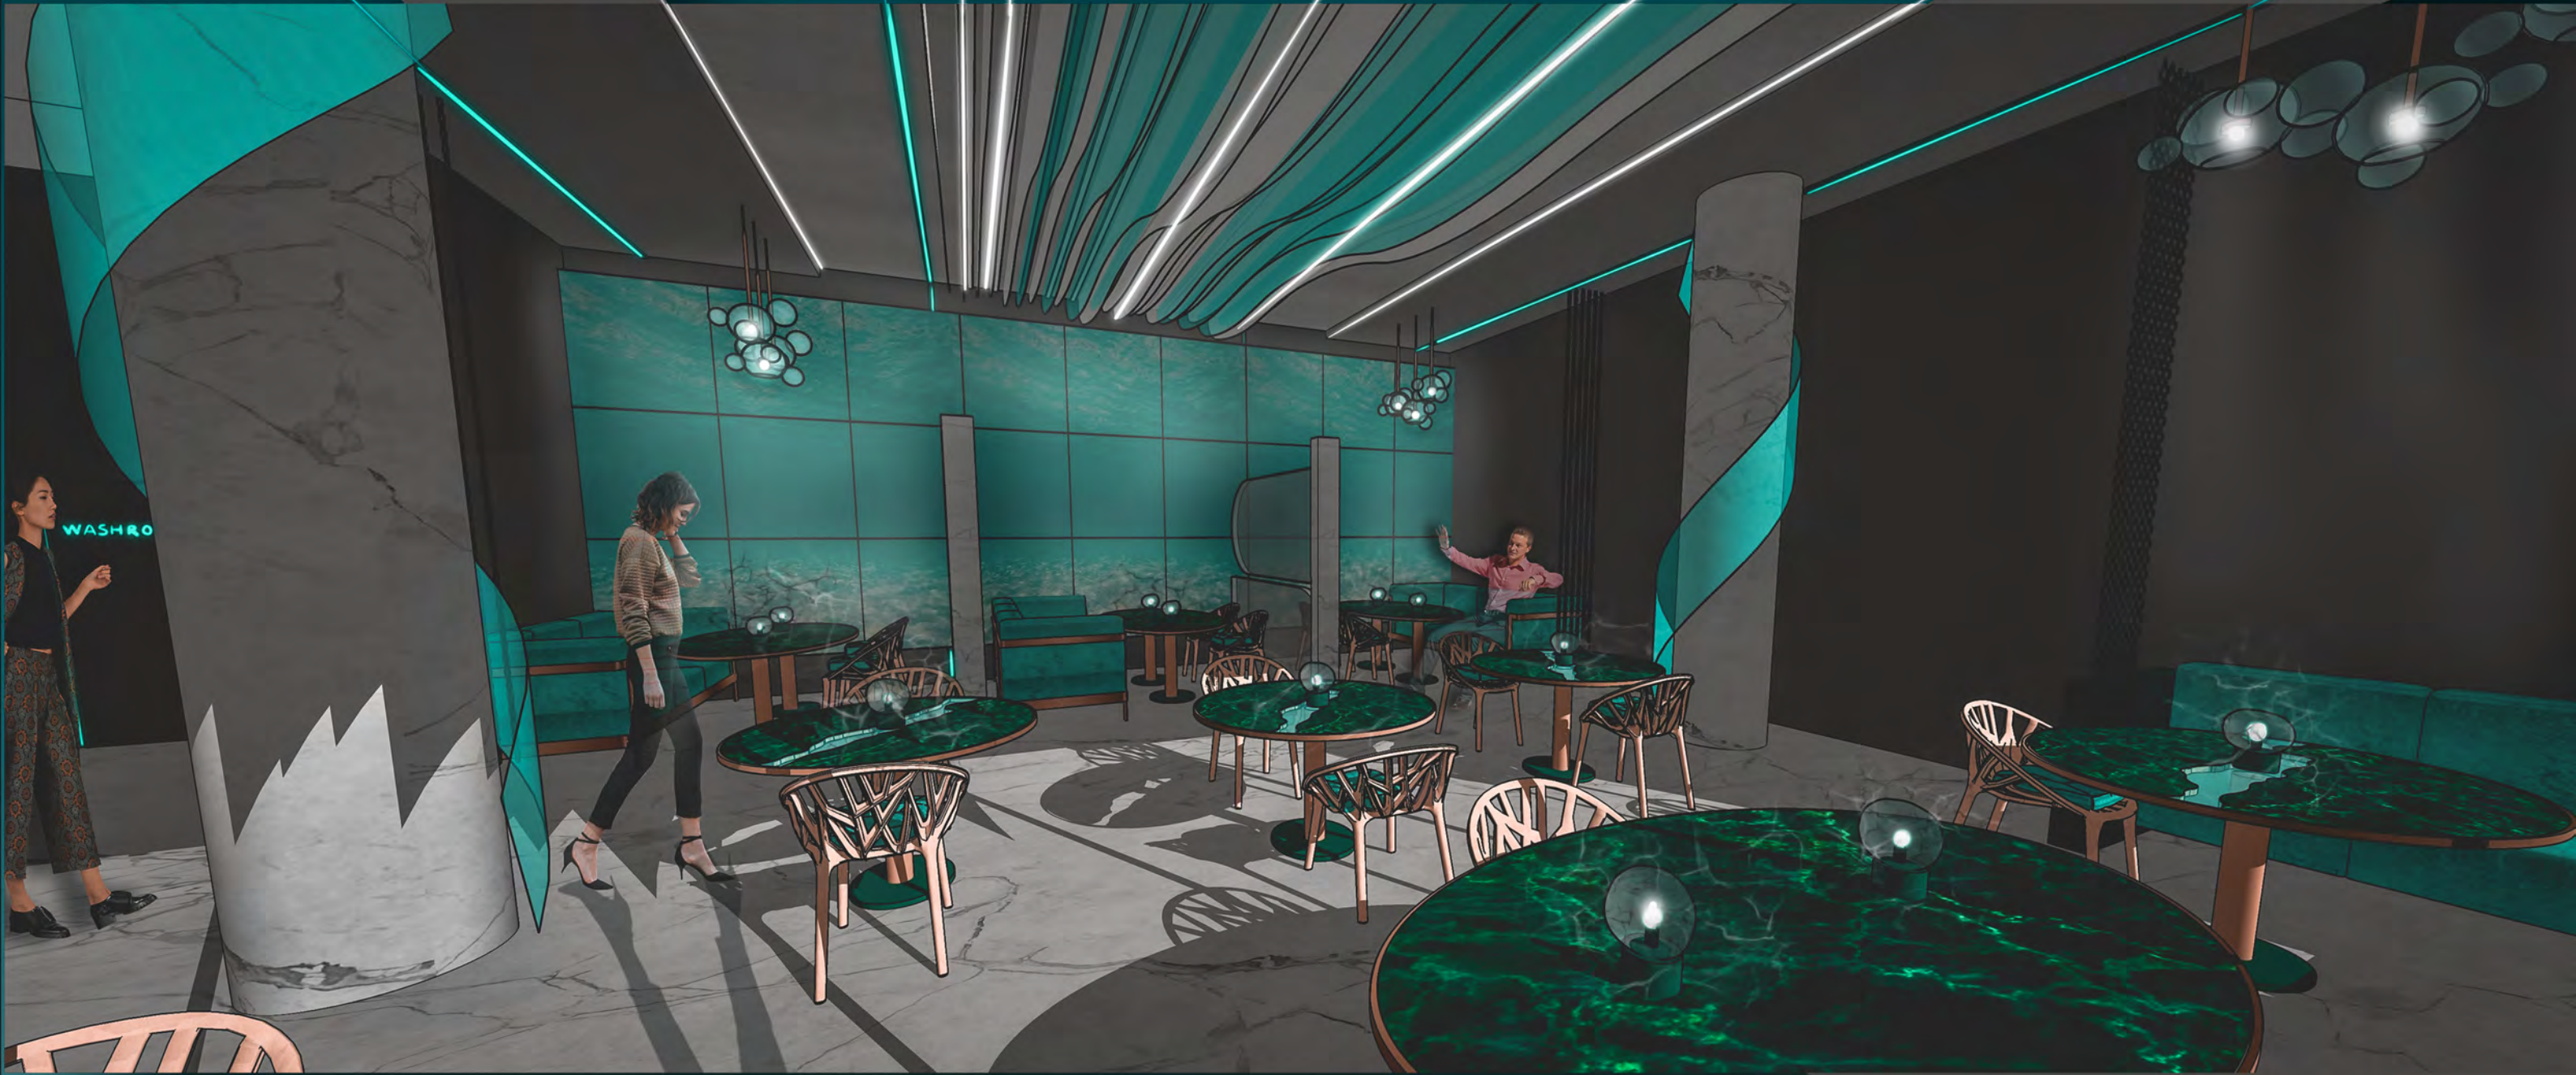

# 3 Staircase

- AS SOON AS YOU FINISH YOUR DELICIOUS MEAL AND FEEL RELAXED
- EMERGE FROM THE UNDERWATER AND EXPERIENCE TRAVEL THROUGH THE FOG

# 4 Emerge

- OUR SALAD & COCKTAIL BAR OFFERS TASTY DRINKS AND SALADS FROM AROUND THE OCEAN
- PLACE WHERE YOU CAN SEEK ADVICE OR A FRIENDLY TALK WITH OUR STAFF THAT YOU CAN TRUST

# Dive In

UNDERWATER

• STAIRCASE IS THE HEART OF THE RECEPTION AREA ALSO MAKING IT THE "LIGHT" OF THE SPACE BECAUSE OF THE ILLUMINATED STEPS AND FOG COMING FROM UNDERNEATH.

• SEAWEED INSTALLATION

*Emerge from the ocean into instant devotion*