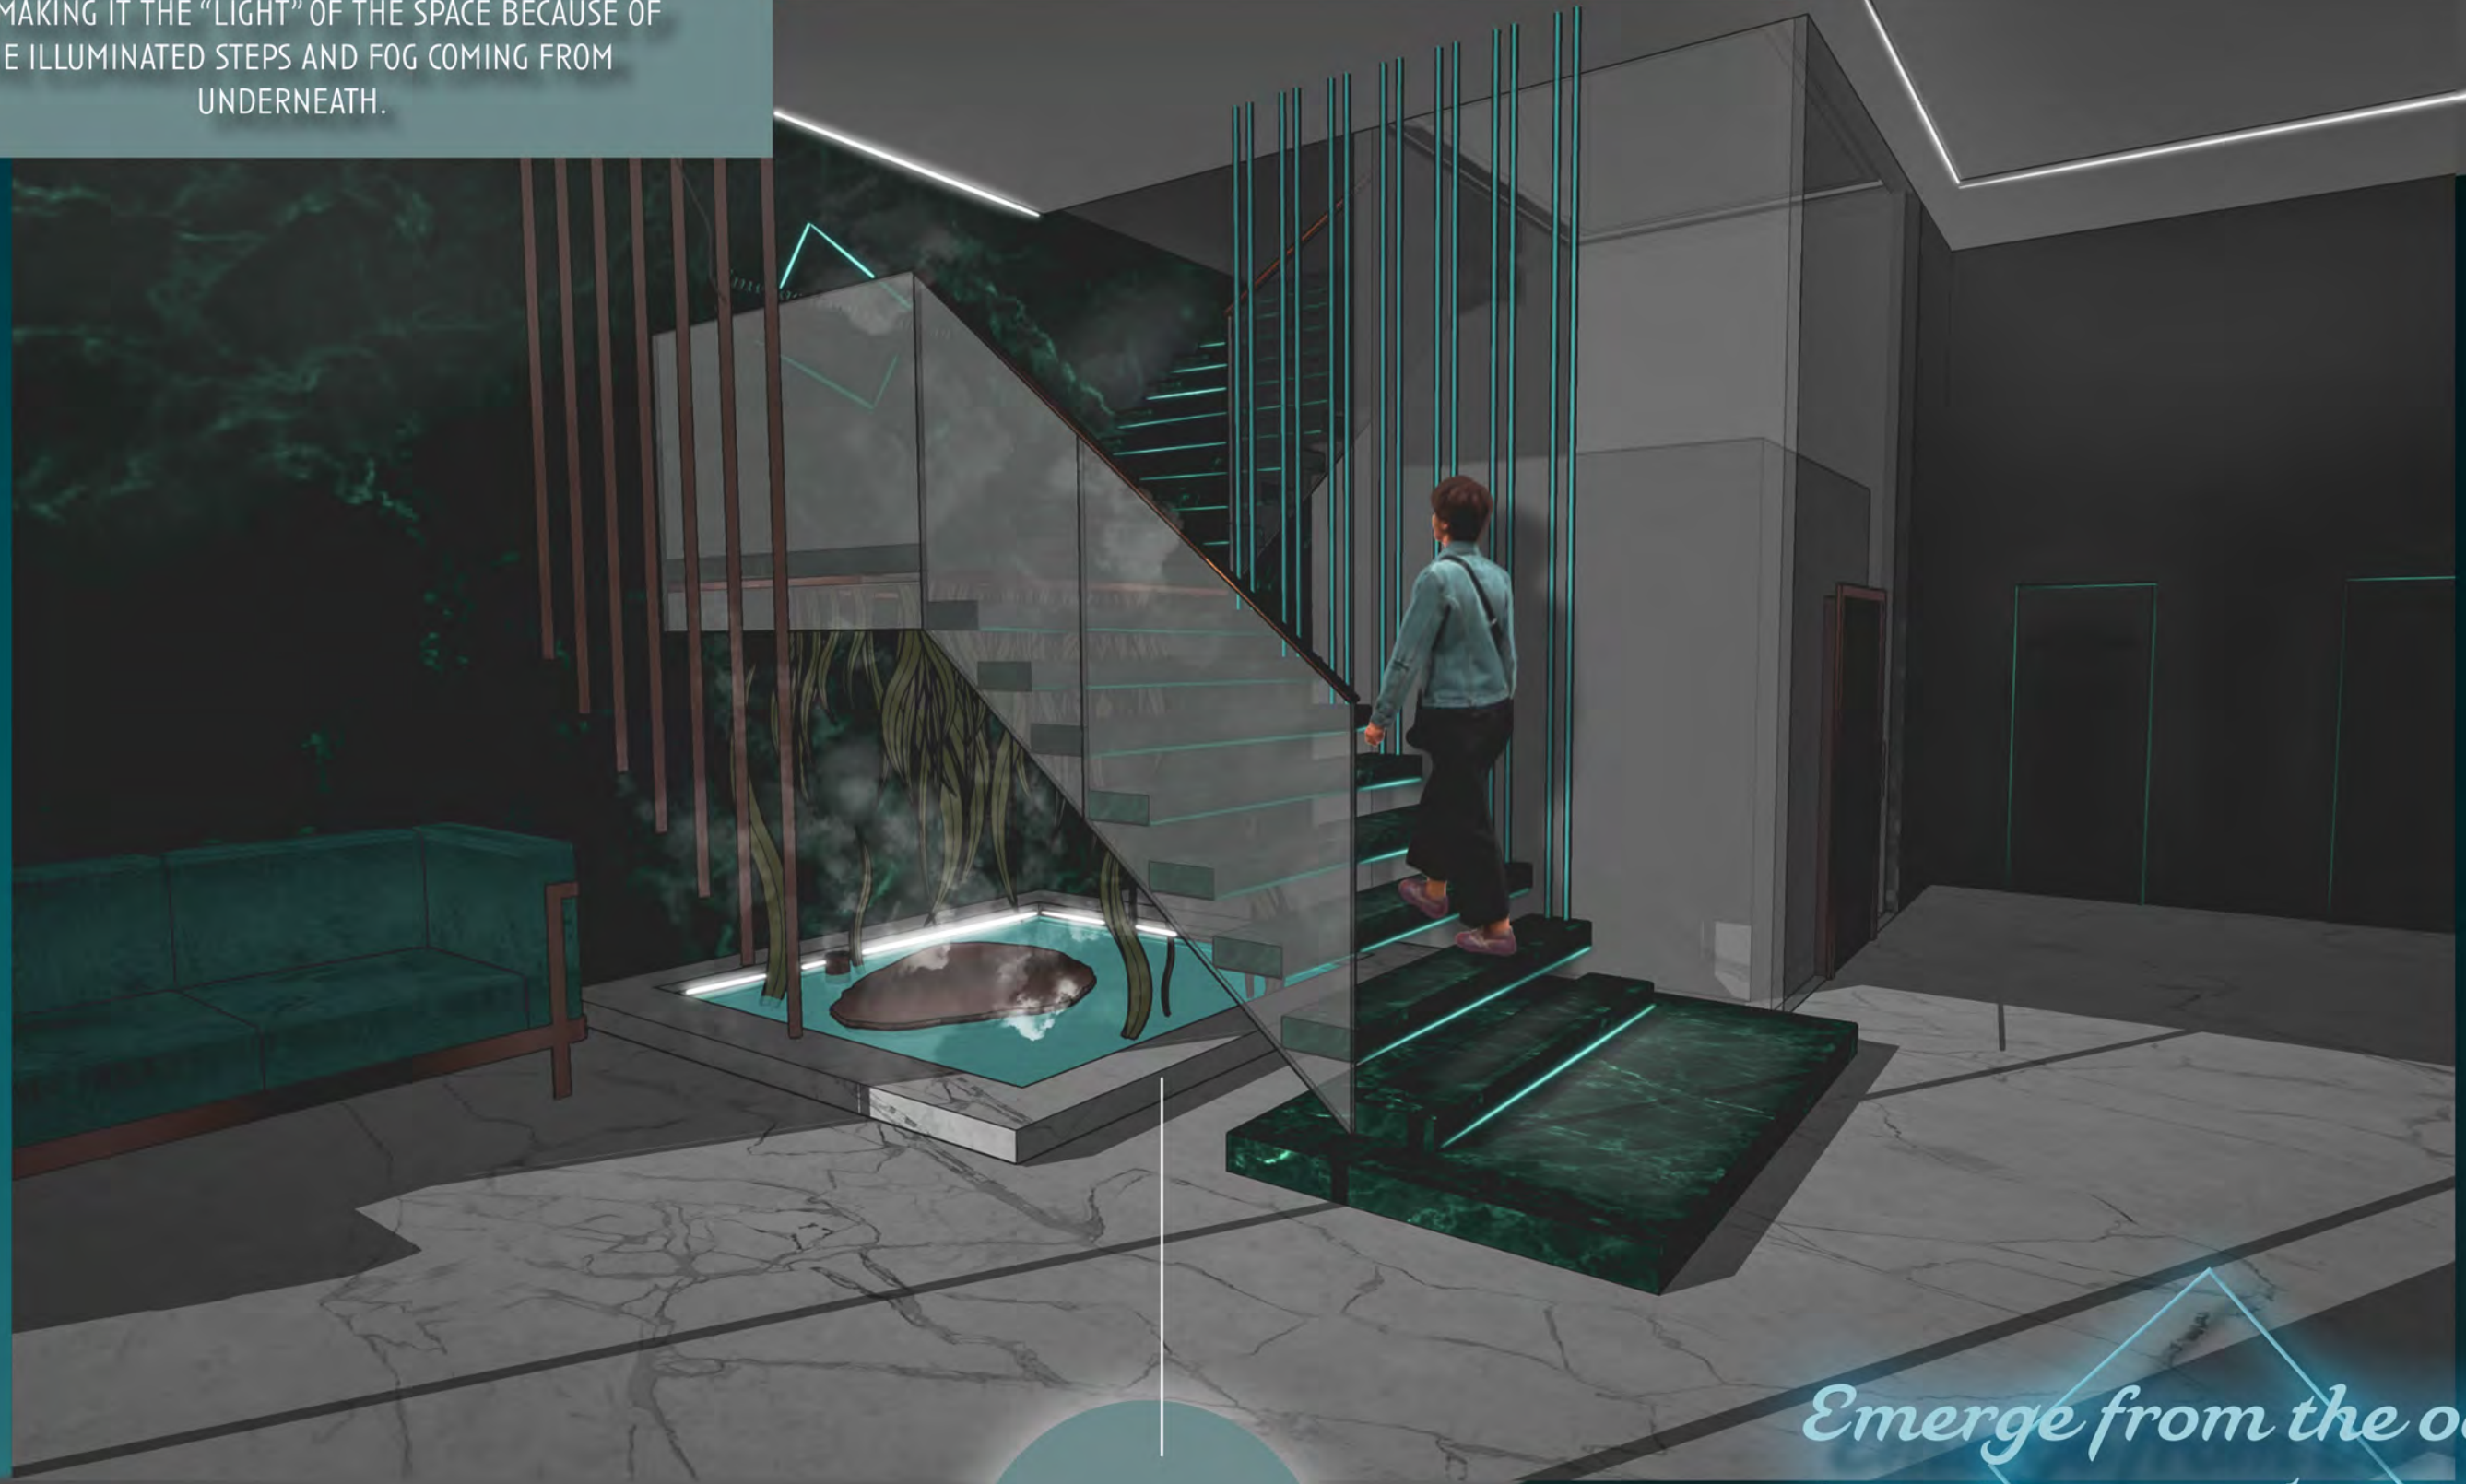

# 3 Staircase

- AS SOON AS YOU FINISH YOUR DELICIOUS MEAL AND FEEL RELAXED
- EMERGE FROM THE UNDERWATER AND EXPERIENCE TRAVEL THROUGH THE FOG

# 5 Wellbeing Hub

- WELL-BEING HUB INTRODUCES NEW WAY OF BRINGING AWARENESS TO OUR GUESTS
- YOU CAN BEGIN QUIZ AND FIND SOME USEFUL INFORMATION
- GAIN NECESSARY KNOWLEDGE WHILST ENJOYING YOUR MOCKTAIL & SALAD

• SPACE ENTIRELY REFLECTS THE UNDERWATER THEME STARTING FROM THE TABLE LAMPS THAT CAST WATER SHADOWS AND A SCREEN AT THE BACK OF THE ROOM THAT PROJECTS MOVING SEA.

# Dive In

UNDERWATER

• STAIRCASE IS THE HEART OF THE RECEPTION AREA ALSO MAKING IT THE "LIGHT" OF THE SPACE BECAUSE OF THE ILLUMINATED STEPS AND FOG COMING FROM UNDERNEATH.

• SEAWEED INSTALLATION

*Emerge from the ocean into instant devotion*