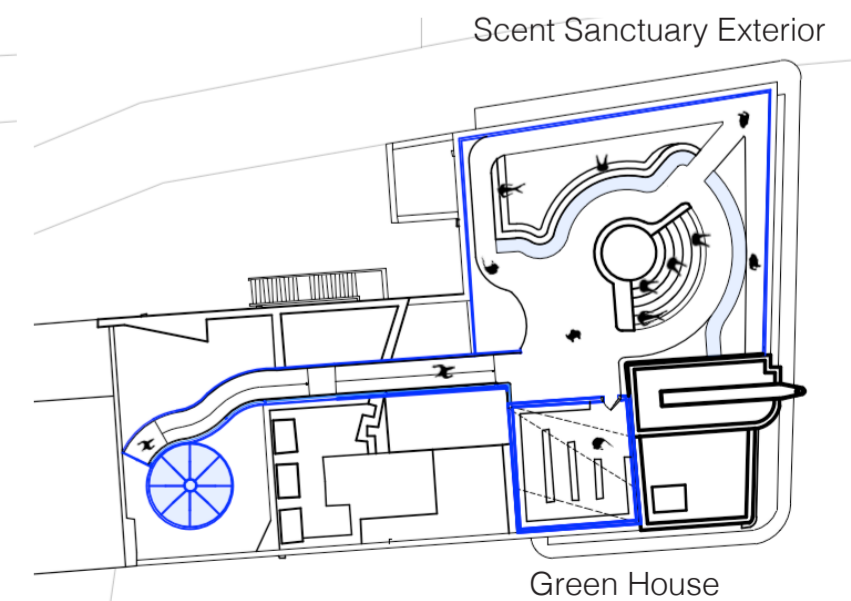

Hybrid Drawing

1:5 Scale Drawings - Structural

Plan

Section

Handrail integrated with the fountain, designed to collect rainwater flowing alongside the ramp.

1:20 Scale Drawings - Human Interaction

Plan

Section

The fountain is celebrated by an accessible ramp leading to the rooftop terrace (Scent Sanctuary Exterior).

1:50 Scale Drawings

First Floor Plan

Roof Plan

ACTIVE ZONE

The Non-active (body) zone offers various hydrotherapy treatments for physical rejuvenation, including sauna, steam, ice, and ocean experiences.