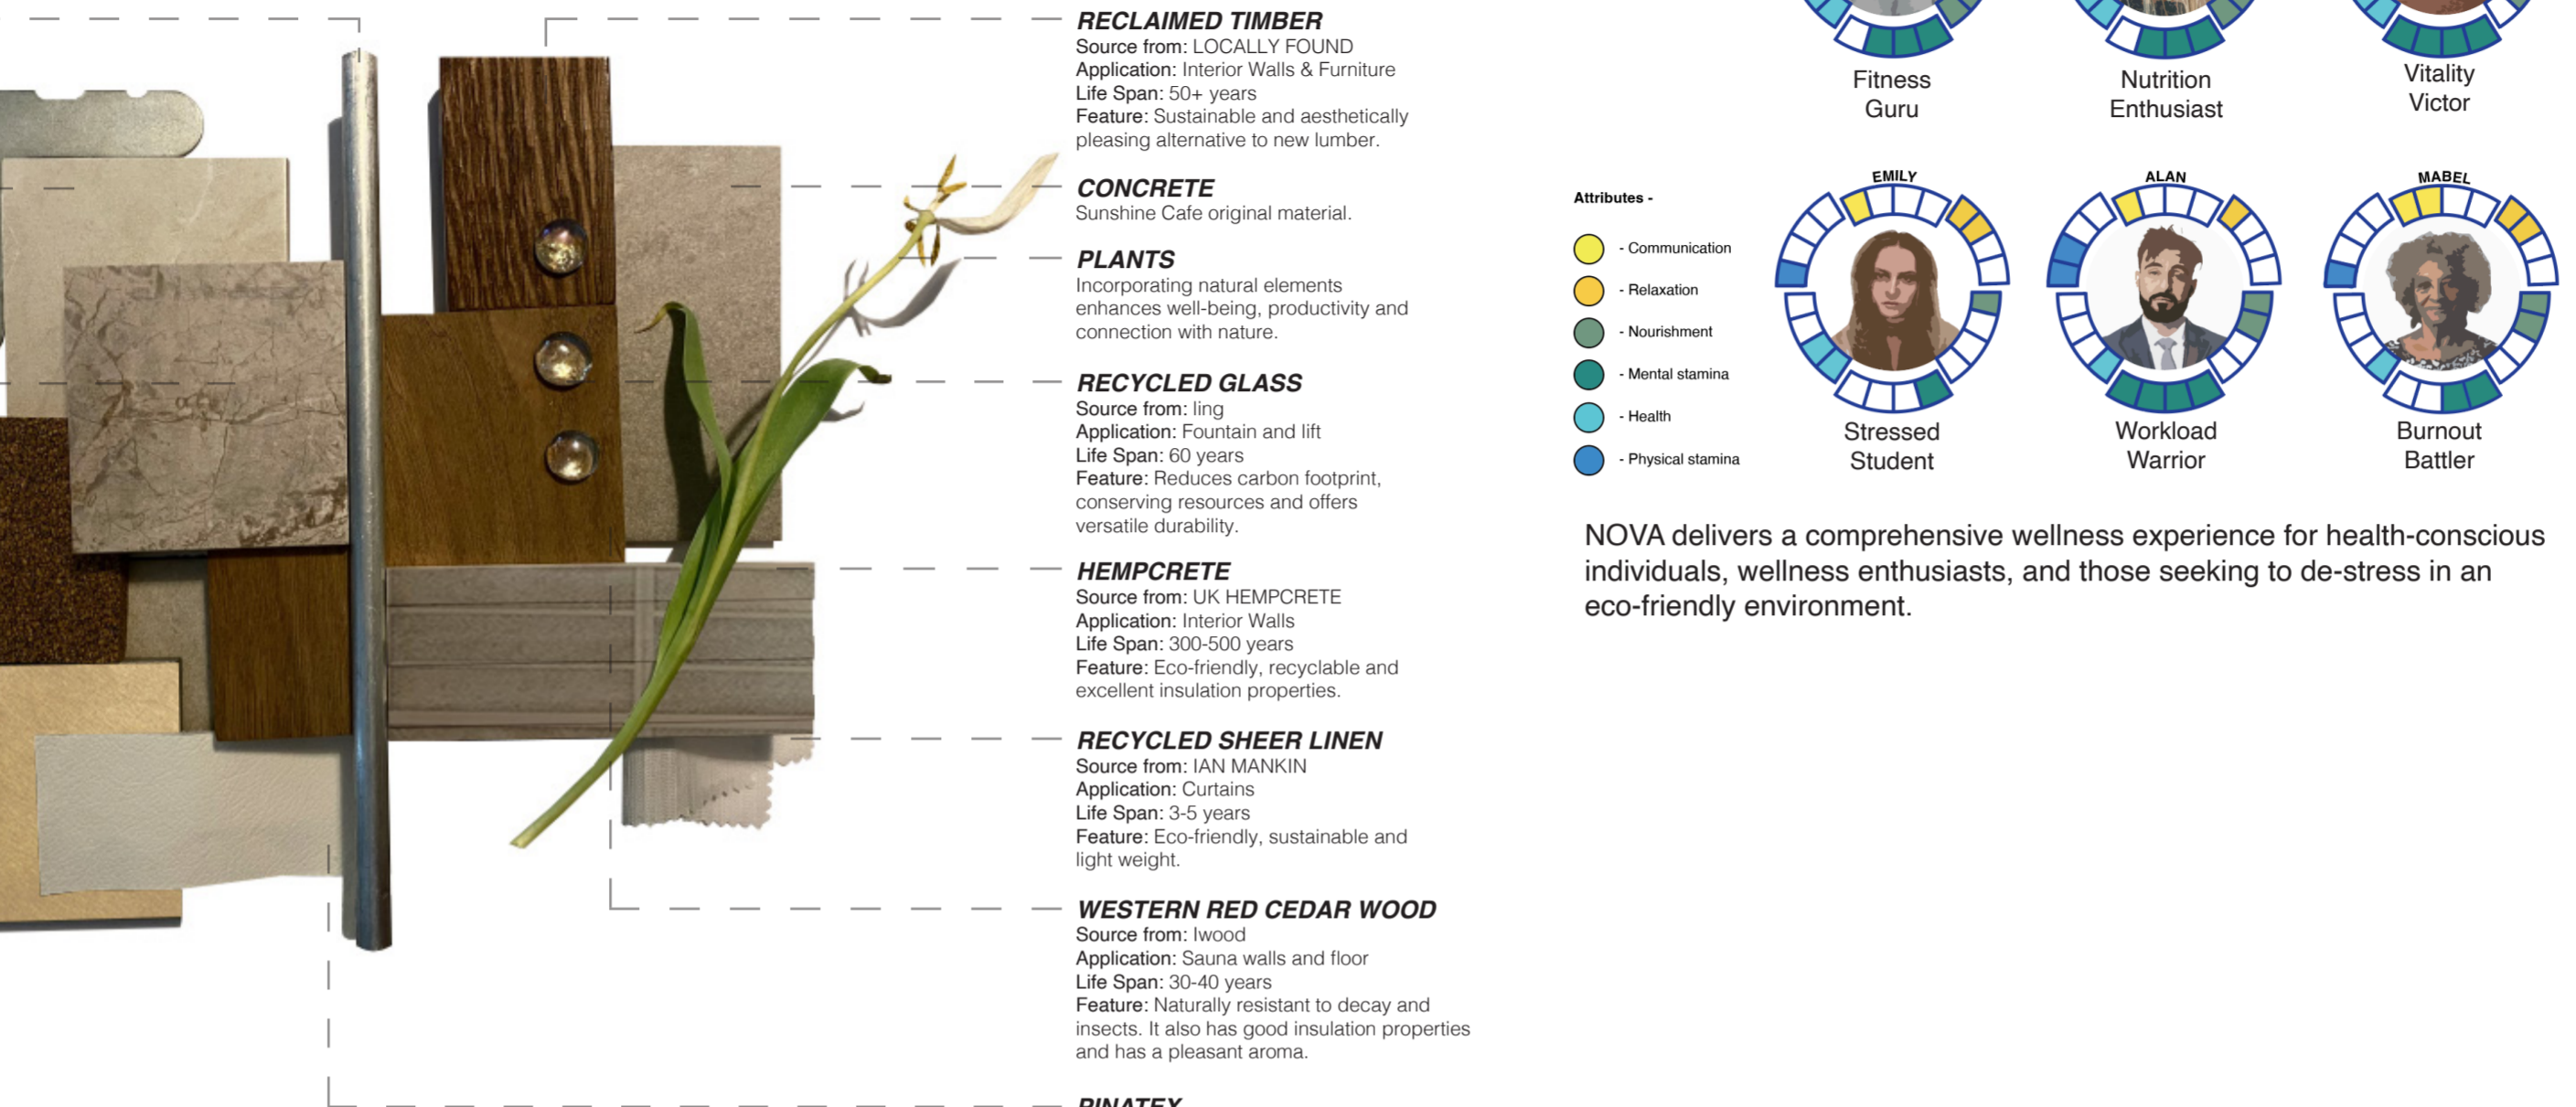

Visuals

Welcome Area

Discovery Domain

Circulation to Mind & Body

Mind Area

Calm Chamber

Body Area

Tunnel to Hydrotherapies

Herbal Cafe

Calm Chamber

Seaview Infusion

Chill Chamber

Body Area