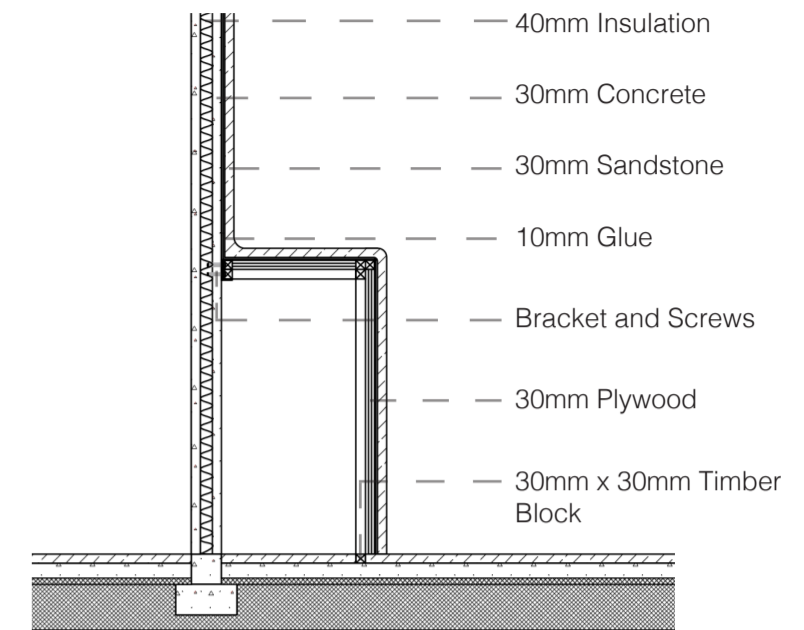

→ End NOVA

Concept Collage

Existing Communities in Margate

Hybrid Drawing

1:5 Scale Drawings - Structural

Plan

Section

Exploring the boutique shelves that are embedded into the walls.

1:20 Scale Drawings - Human Interaction

Plan

Section

Boutique area with consumers engaging with products.

1:50 - Ground Floor Plan

NON-ACTIVE ZONE

The Non-active (mind) zone integrates IV drips, yoga, light therapy, and aromatherapy for holistic relaxation and mental rejuvenation.