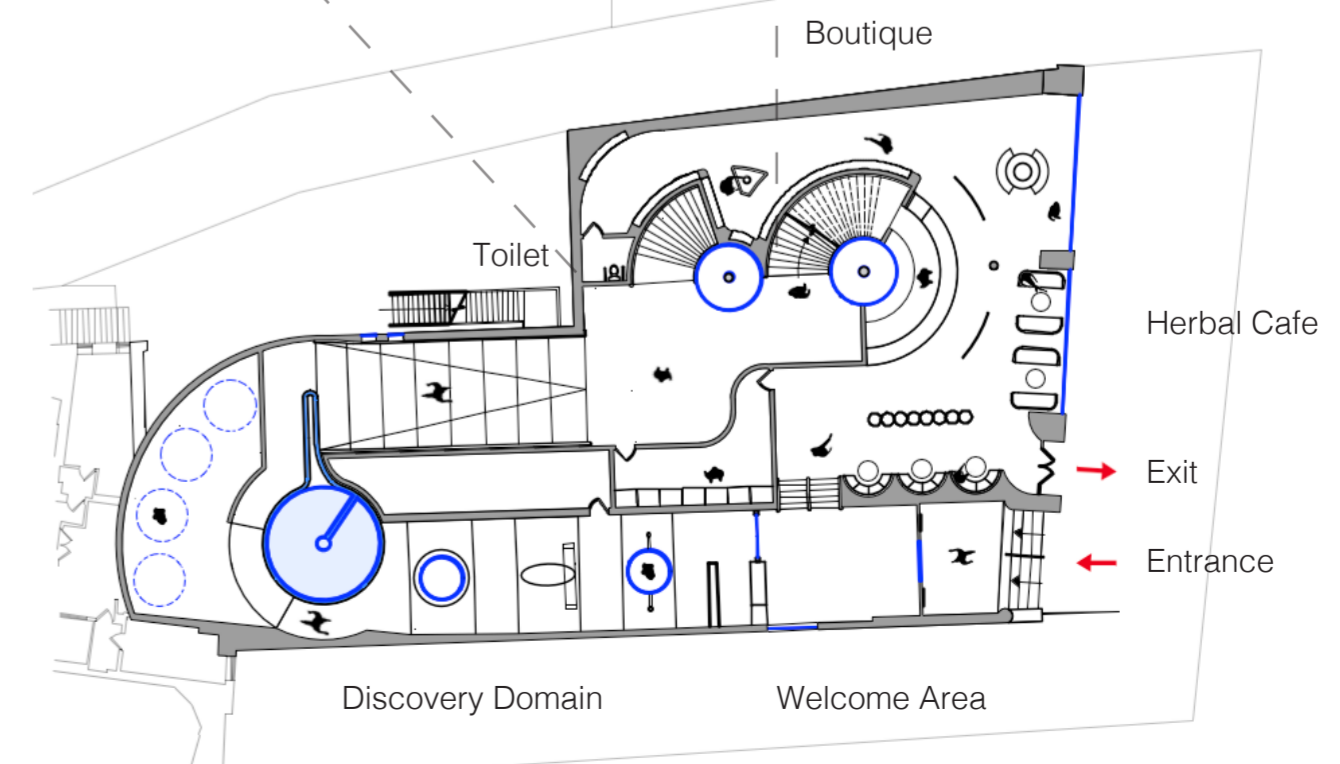

→ End NOVA

Concept Collage

Existing Communities in Margate

Hybrid Drawing

1:5 Scale Drawings - Structural

Plan

Section

Exploring the boutique shelves that are embedded into the walls.

1:20 Scale Drawings - Human Interaction

Plan

Section

Boutique area with consumers engaging with products.

1:50 - Ground Floor Plan

NON-ACTIVE ZONE

The Non-active (mind) zone integrates IV drips, yoga, light therapy, and aromatherapy for holistic relaxation and mental rejuvenation.

- Seaview Infusion
- Calm Chamber
- Light Haven
- Scent Sanctuary

Storyboard

4. Seaview Infusion

NOVA prioritises the Mind first with nutrient drips, and views of Margate Sands, modernising Margate's historic Sea Bathing Hospital techniques.