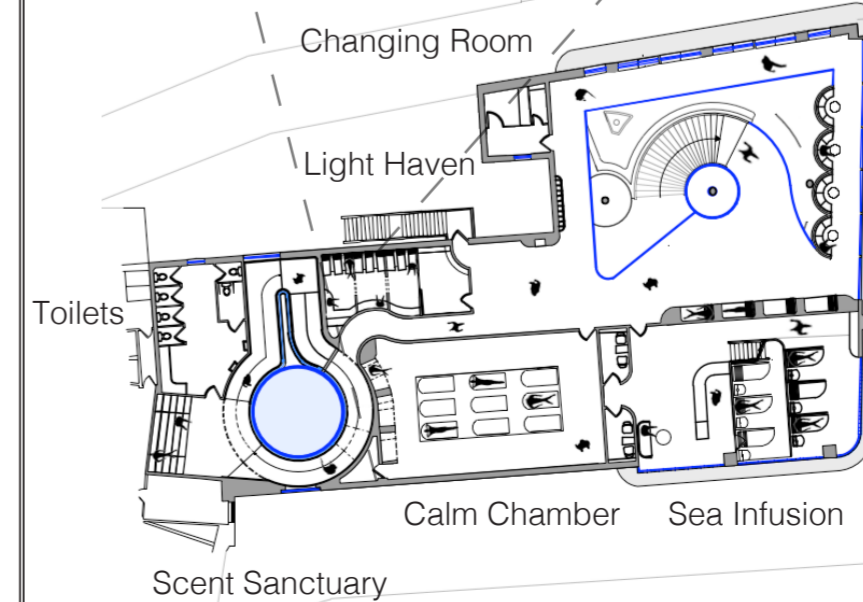

Hybrid Drawing

1:5 Scale Drawings - Structural

Plan

Section

Handrail integrated with the fountain, designed to collect rainwater flowing alongside the ramp.

1:20 Scale Drawings - Human Interaction

Plan

Section

The fountain is celebrated by an accessible ramp leading to the rooftop terrace (Scent Sanctuary Exterior).

1:50 Scale Drawings

First Floor Plan

Roof Plan

ACTIVE ZONE

The Non-active (body) zone offers various hydrotherapy treatments for physical rejuvenation, including sauna, steam, ice, and ocean experiences.