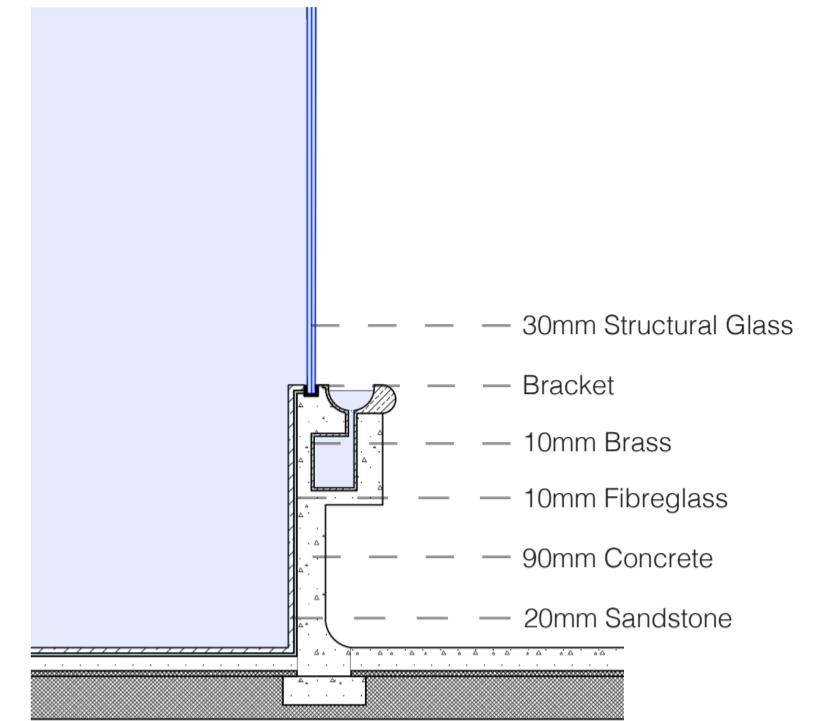

Hybrid Drawing

1:5 Scale Drawings - Structural

Plan

Section

Handrail integrated with the fountain, designed to collect rainwater flowing alongside the ramp.

1:20 Scale Drawings - Human Interaction

Plan

Section