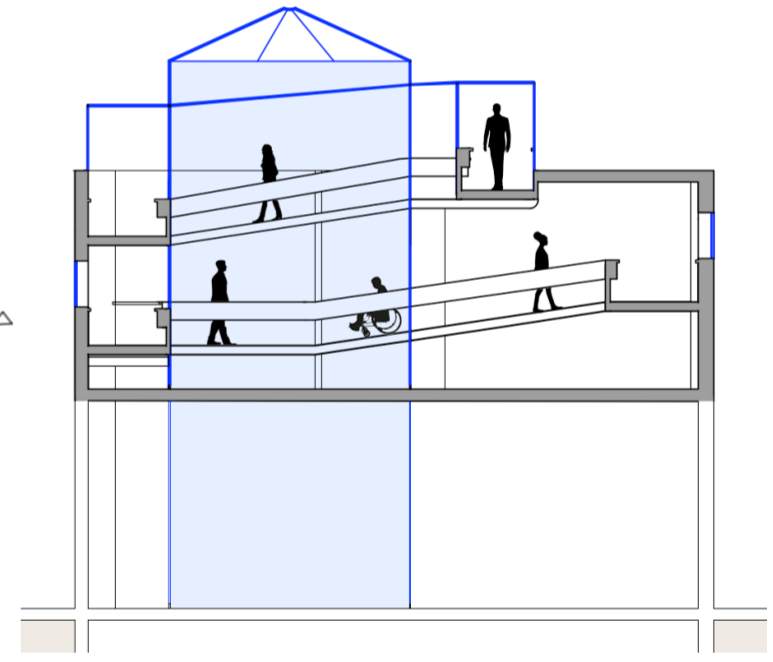

Hybrid Drawing

1:5 Scale Drawings - Structural

Plan

Section

Handrail integrated with the fountain, designed to collect rainwater flowing alongside the ramp.

1:20 Scale Drawings - Human Interaction

Plan

Section

The fountain is celebrated by an accessible ramp leading to the rooftop terrace (Scent Sanctuary Exterior).

1:50 Scale Drawings

First Floor Plan

Roof Plan

ACTIVE ZONE

The Non-active (body) zone offers various hydrotherapy treatments for physical rejuvenation, including sauna, steam, ice, and ocean experiences.