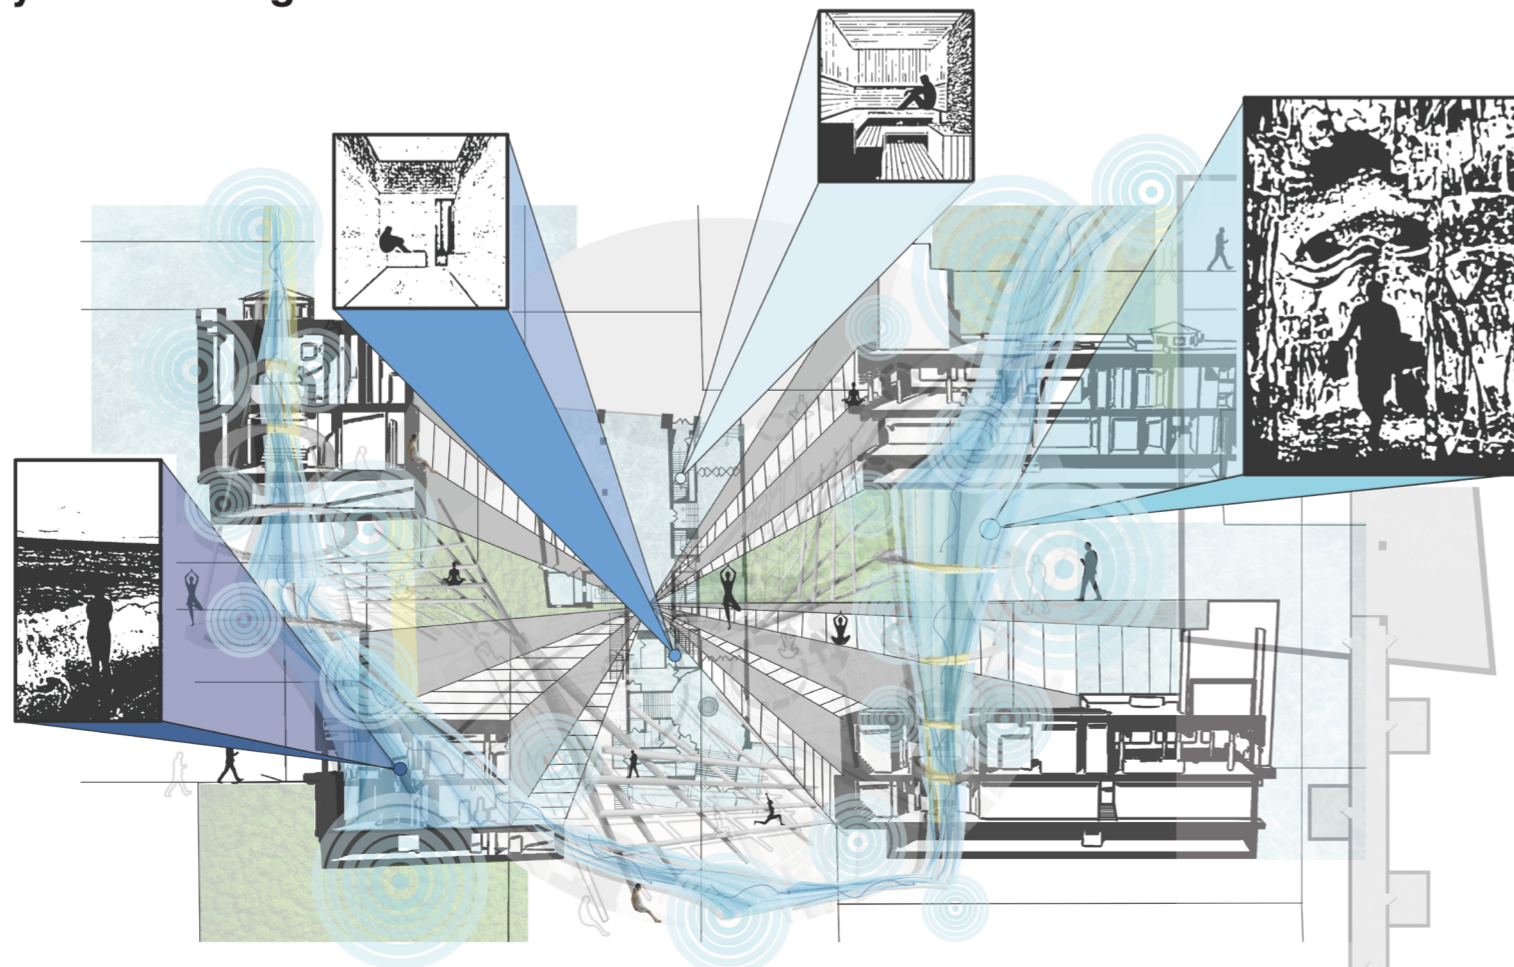

Hybrid Drawing