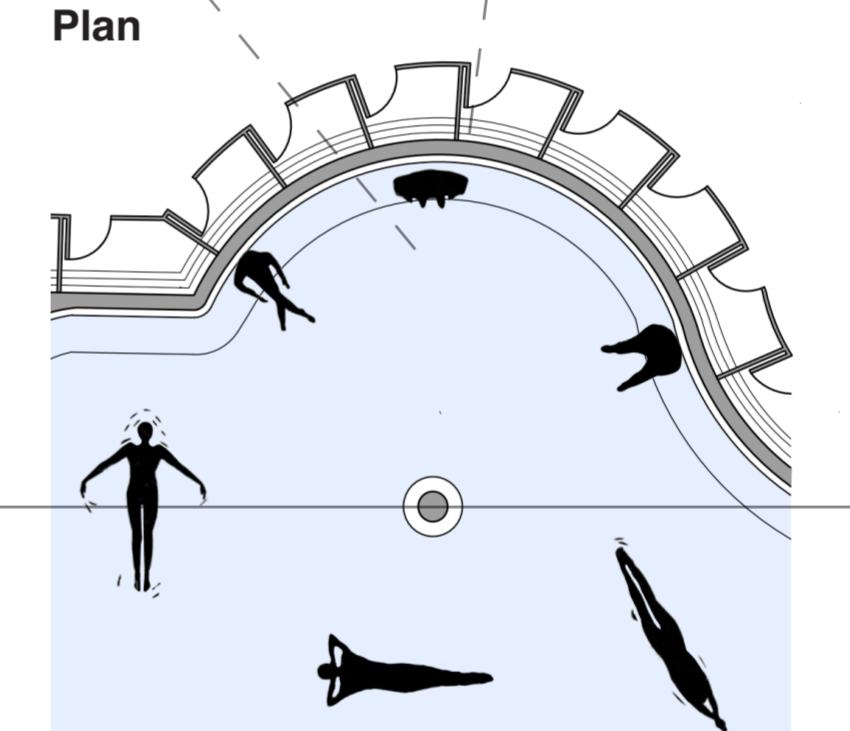

11. Steam Haven

Combining water-based and heat therapy, the steam room offers a holistic approach to relaxation, health enhancement, and personal well-being.

12. Sea Serenity

In the final step of the NOVA journey, we harness the sea's power and age-old remedies for body rejuvenation, embracing Margate's natural features.

Existing Blue Zones in Margate

1:5 Scale Drawings - Structural Plan

Section

Seating within the pool seamlessly transitions from the recycled granite flooring, creating a unified design.

1:20 Scale Drawings - Human Interaction Plan