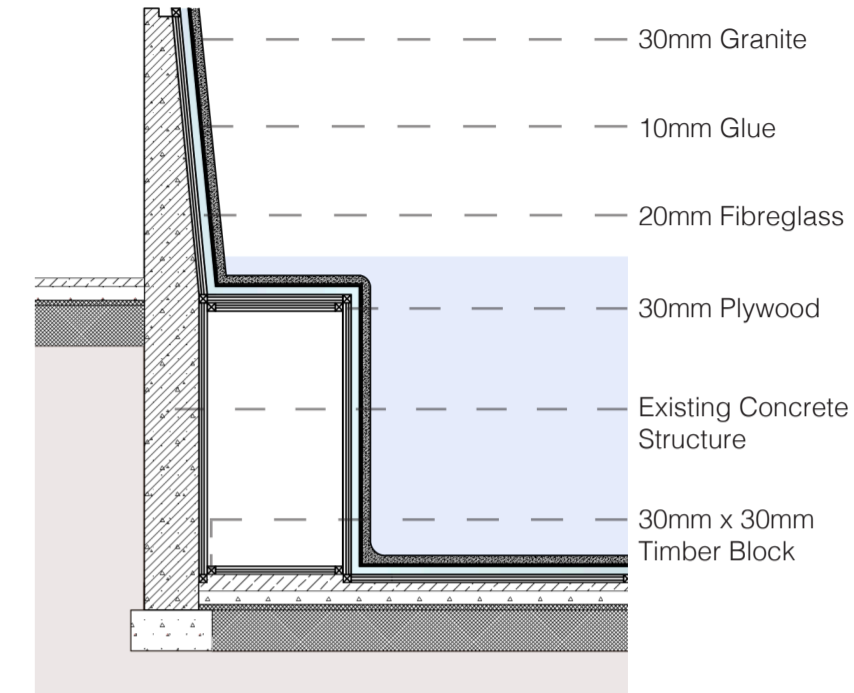

Existing Blue Zones in Margate

1:5 Scale Drawings - Structural Plan

Section

Seating within the pool seamlessly transitions from the recycled granite flooring, creating a unified design.

1:20 Scale Drawings - Human Interaction Plan