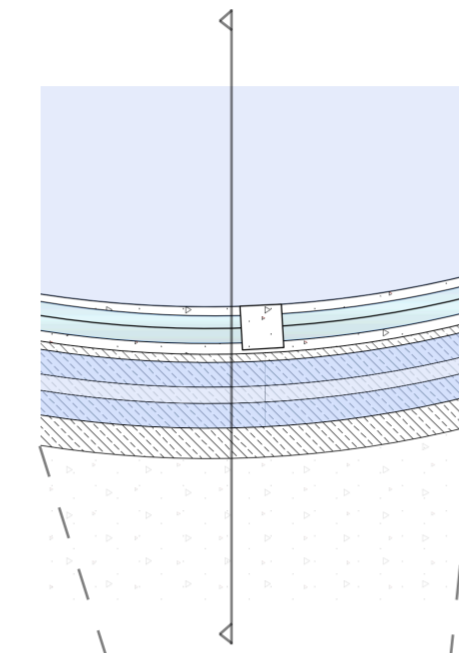

Hybrid Drawing

1:5 Scale Drawings - Structural

Plan

Section

Handrail integrated with the fountain, designed to collect rainwater flowing alongside the ramp.

1:20 Scale Drawings - Human Interaction

Plan

Section