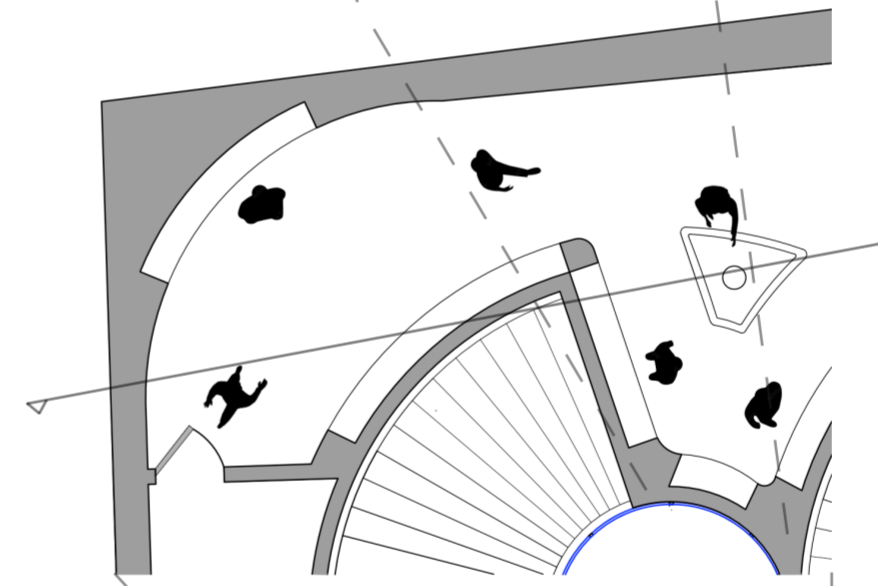

→ End NOVA

Concept Collage

Existing Communities in Margate

Hybrid Drawing

1:5 Scale Drawings - Structural

Plan

Section

Exploring the boutique shelves that are embedded into the walls.

1:20 Scale Drawings - Human Interaction

Plan

Section

Boutique area with consumers engaging with products.

1:50 - Ground Floor Plan

NON-ACTIVE ZONE

The Non-active (mind) zone integrates IV drips, yoga, light therapy, and aromatherapy for holistic relaxation and mental rejuvenation.

- Seaview Infusion
- Calm Chamber
- Light Haven
- Scent Sanctuary

Storyboard

4. Seaview Infusion

NOVA prioritises the Mind first with nutrient drips, and views of Margate Sands, modernising Margate's historic Sea Bathing Hospital techniques.