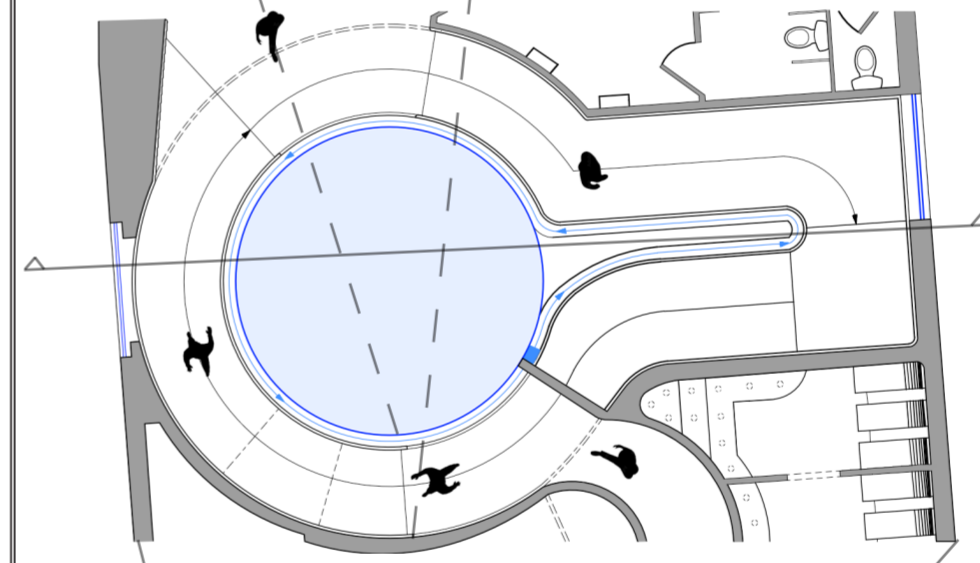

Hybrid Drawing

1:5 Scale Drawings - Structural

Plan

Section

Handrail integrated with the fountain, designed to collect rainwater flowing alongside the ramp.

1:20 Scale Drawings - Human Interaction

Plan

Section