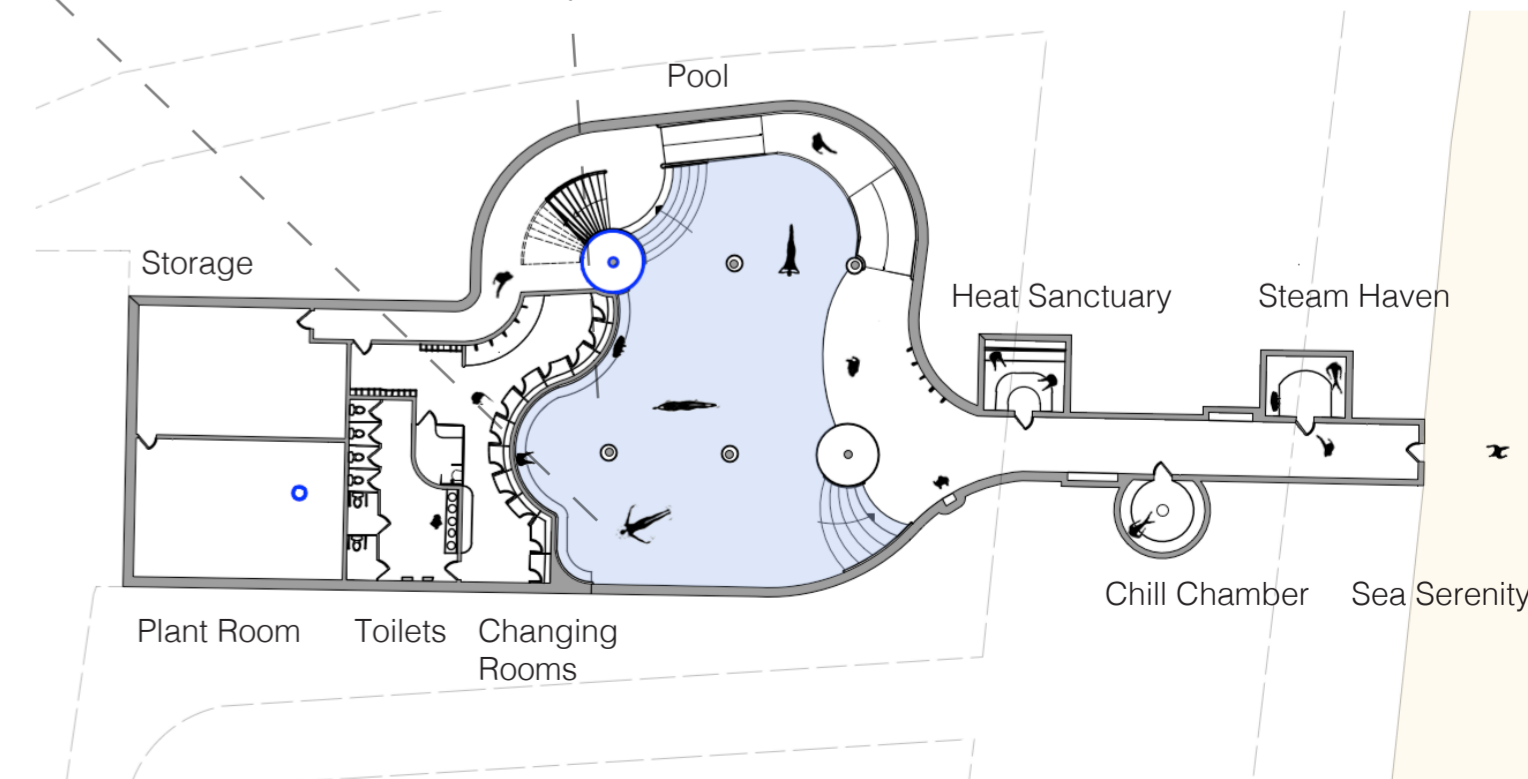

1:50 - Basement Floor Plan