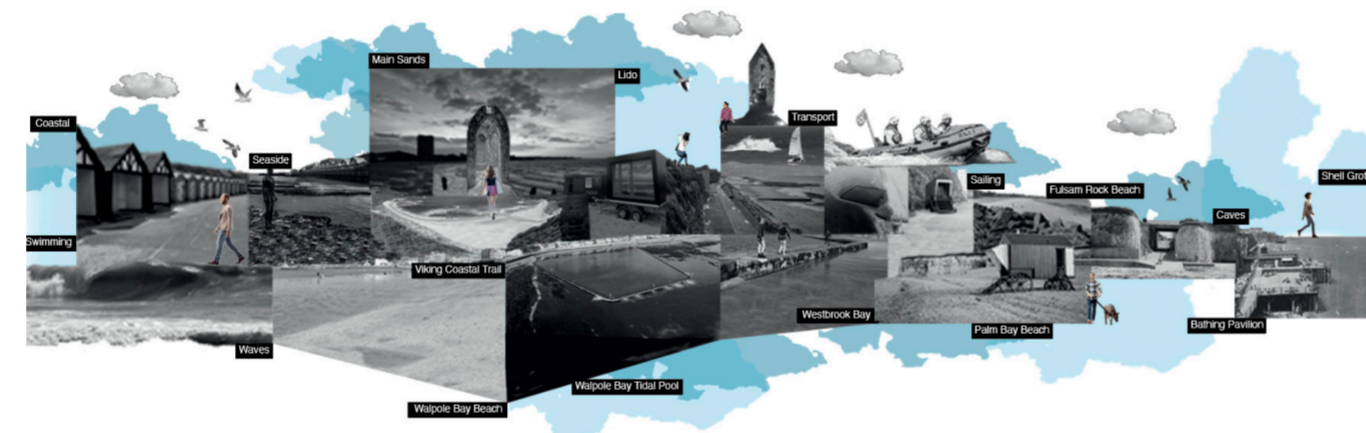

Existing Blue Zones in Margate