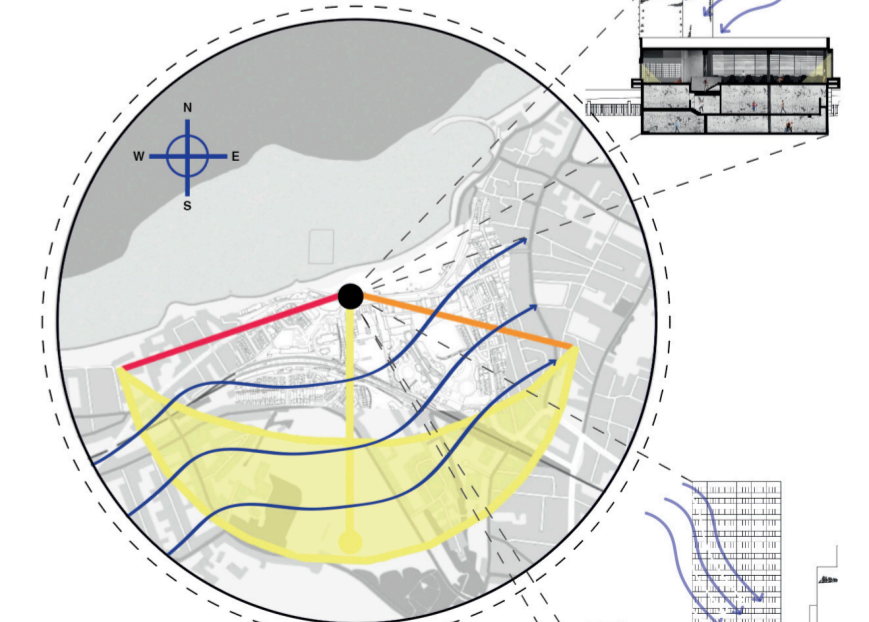

Shared Zones

- Discovery Domain
- Reflection Room
- Herbal Cafe
- Boutique

Active Zones

- Heat Sanctuary
- Chill Chamber
- Steam Haven
- Sea Serenity

Main Areas in Margate

- Key -
- Site
 - Beach
 - Westbrook
 - Train Station
 - Arlington house
 - Dreamland
 - Marine Terrace
 - High Street
 - Old Town
 - Old Harbour
 - Turner Contemporary
 - Winter Gardens
 - Belgrade Road Residential Area

Pedestrian Interaction

- Key -
- Pedestrian destination
 - Pedestrian crossing point
 - Pedestrian space
 - Pedestrian links

Sun & Rainfall Direction

- Key -
- Site
 - Sun moving sector
 - Position of the sun
 - Sunrise
 - Sunset
 - Rain direction