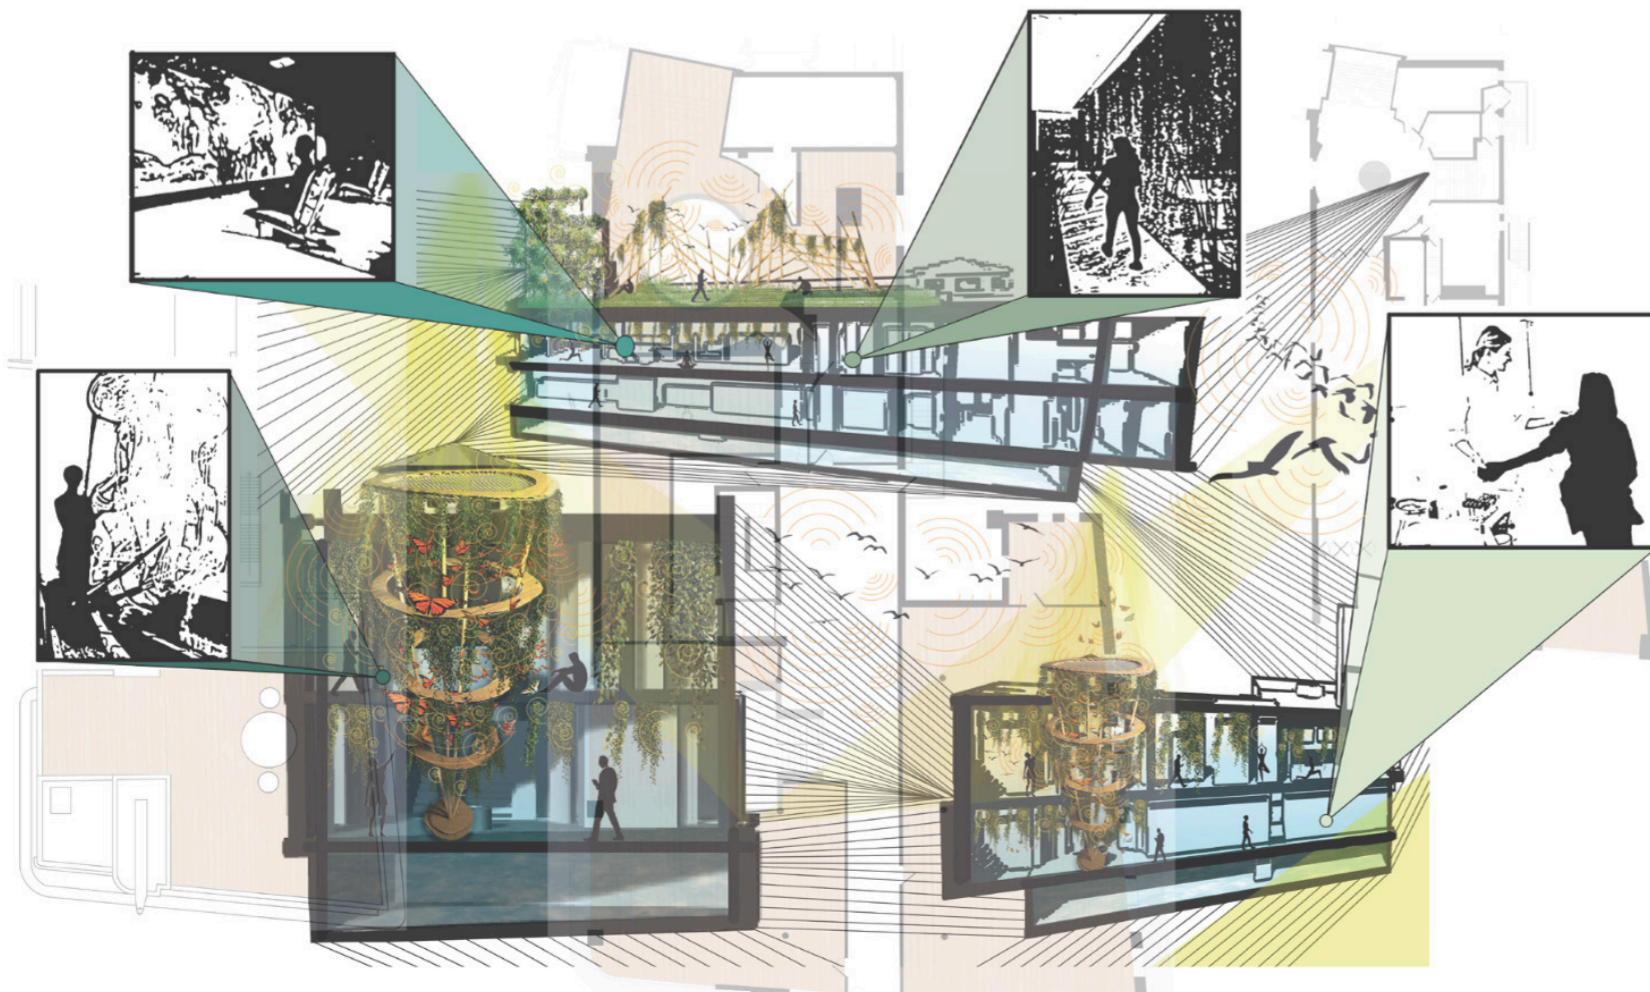

5. Calm Chamber

A fusion of natural light and yoga enhances mental well-being, with private wall seats for uninterrupted tranquility.

6. Light Haven

Light therapy (green, blue & red) enhances occupant's moods in an interactive way to promote mindfulness and mental clarity.

7. Scent Sanctuary

Elevate your NOVA journey with nature, sea air, and a rooftop garden, blending invigorating aromas and rainwater collection for harmony and sustainability.

Concept Collage

Existing Green Zones in Margate

Hybrid Drawing

1:5 Scale Drawings - Structural

Plan

Section

Handrail integrated with the fountain, designed to collect rainwater flowing alongside the ramp.

1:20 Scale Drawings - Human Interaction

Plan

Section

The fountain is celebrated by an accessible ramp leading to the rooftop terrace (Scent Sanctuary Exterior).

1:50 Scale Drawings

First Floor Plan

Roof Plan

ACTIVE ZONE

The Non-active (body) zone offers various hydrotherapy treatments for physical rejuvenation, including sauna, steam, ice, and ocean experiences.