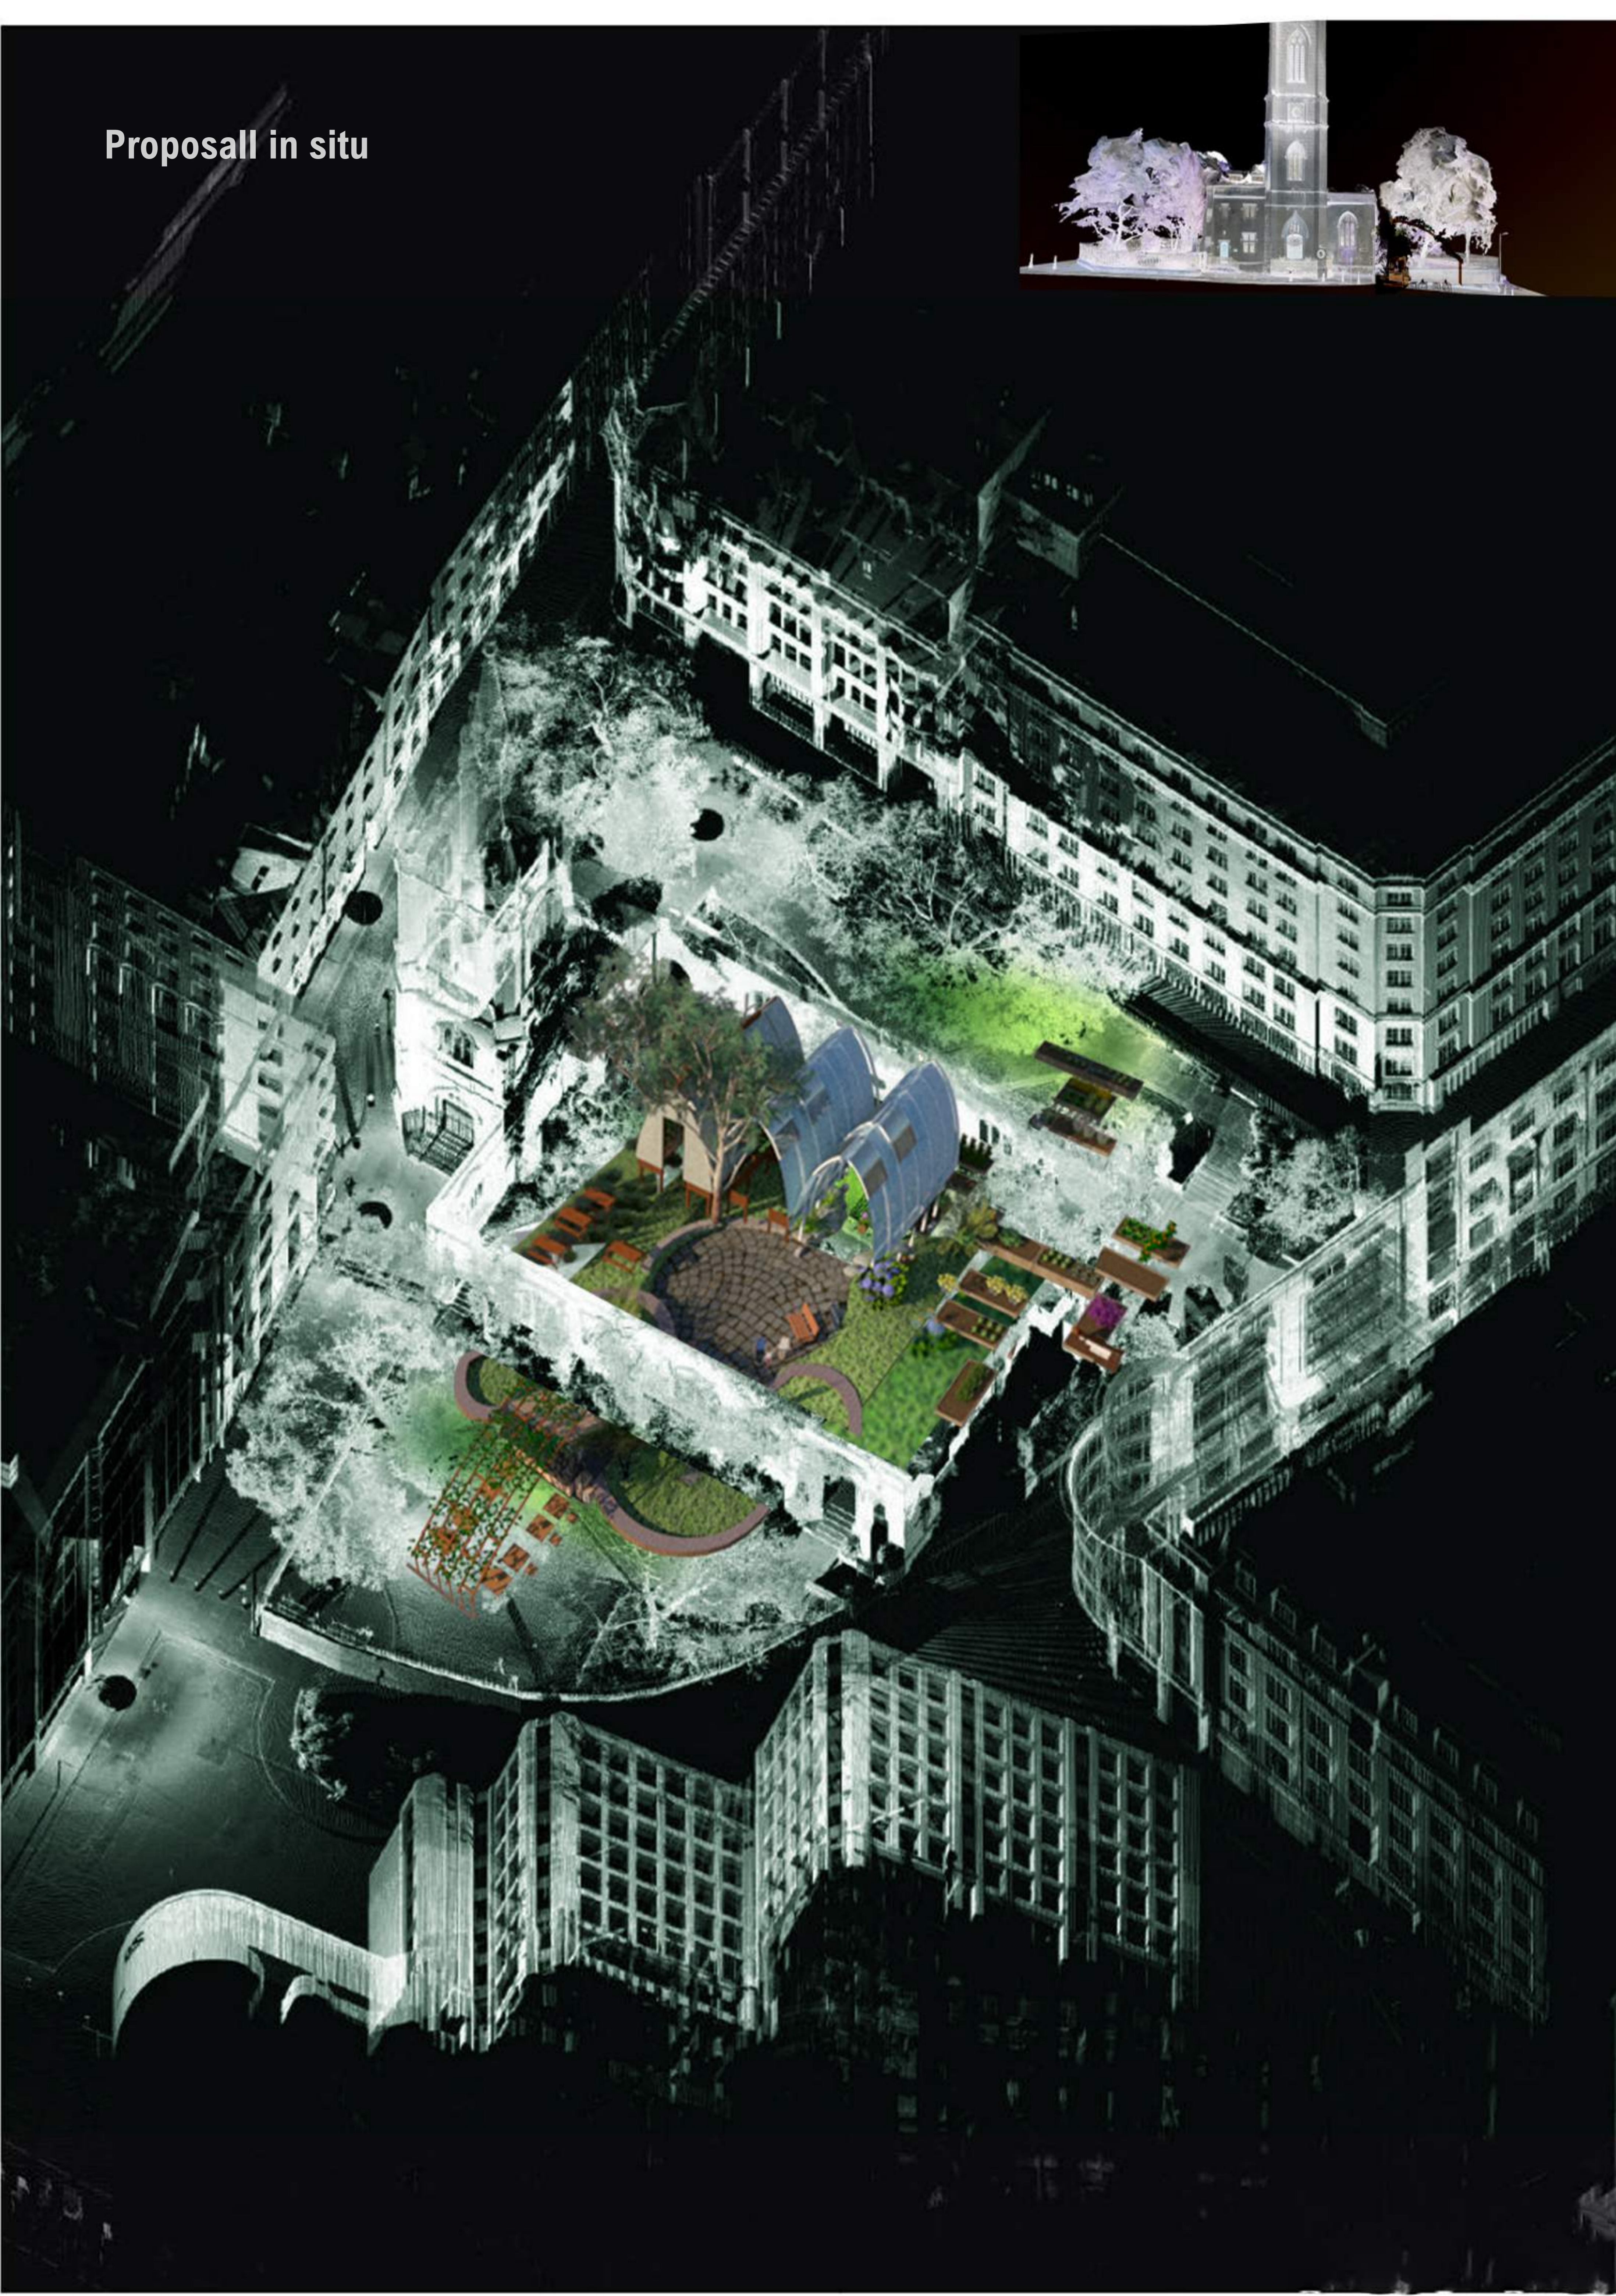

Proposall in situ

Physical Model

The illustrations are the site's digital models. These demonstrate the design shown in situ. The images help to view the site within the surrounding buildings and visualize the interactions with them.

Physical Model

Digital Model

Tea Room

Proposal

Cafe

Staff Kitchen

Greenhouse

Community Garden