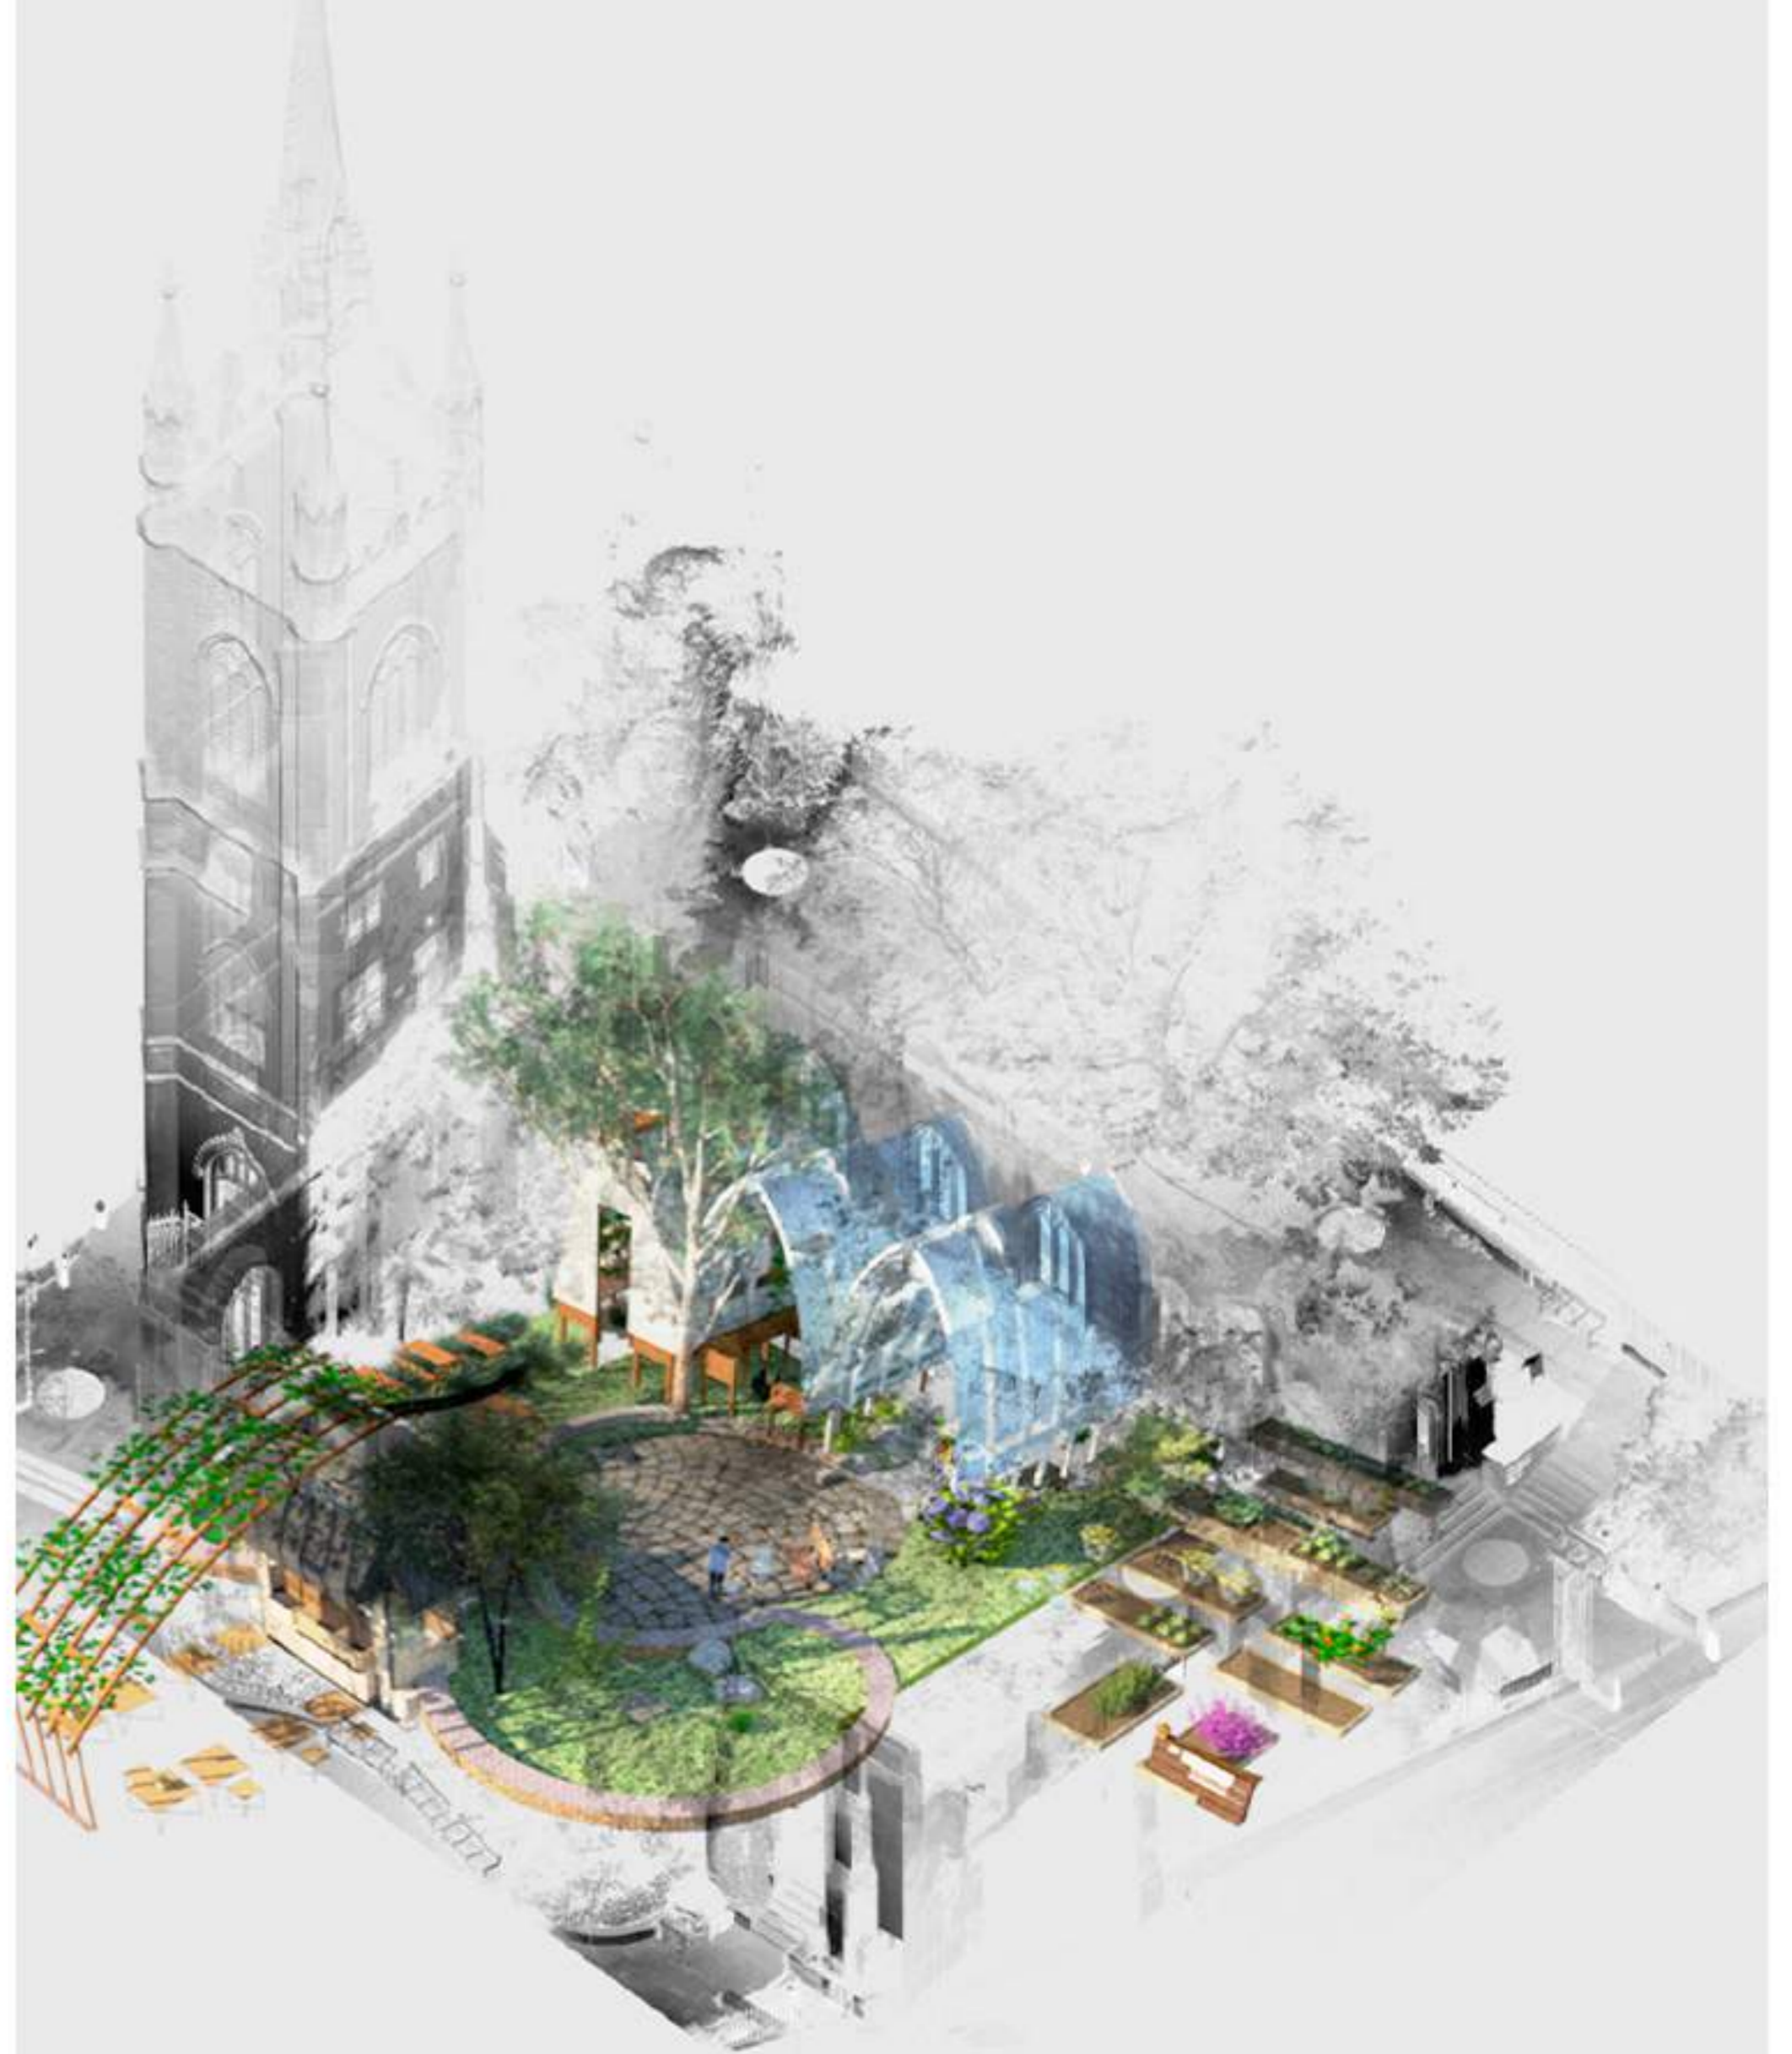

Proposall in situ

Physical Model

The illustrations are the site's digital models. These demonstrate the design shown in situ. The images help to view the site within the surrounding buildings and visualize the interactions with them.

Physical Model

Digital Model

Tea Room

Proposal

Cafe

Staff Kitchen

Greenhouse

Community Garden

Hybrid Spatial Drawing

Interiors Atmospheric Visuals

Staff Kitchen

Kitchen

Community Garden

Community Garden

Greenhouse + Community Garden