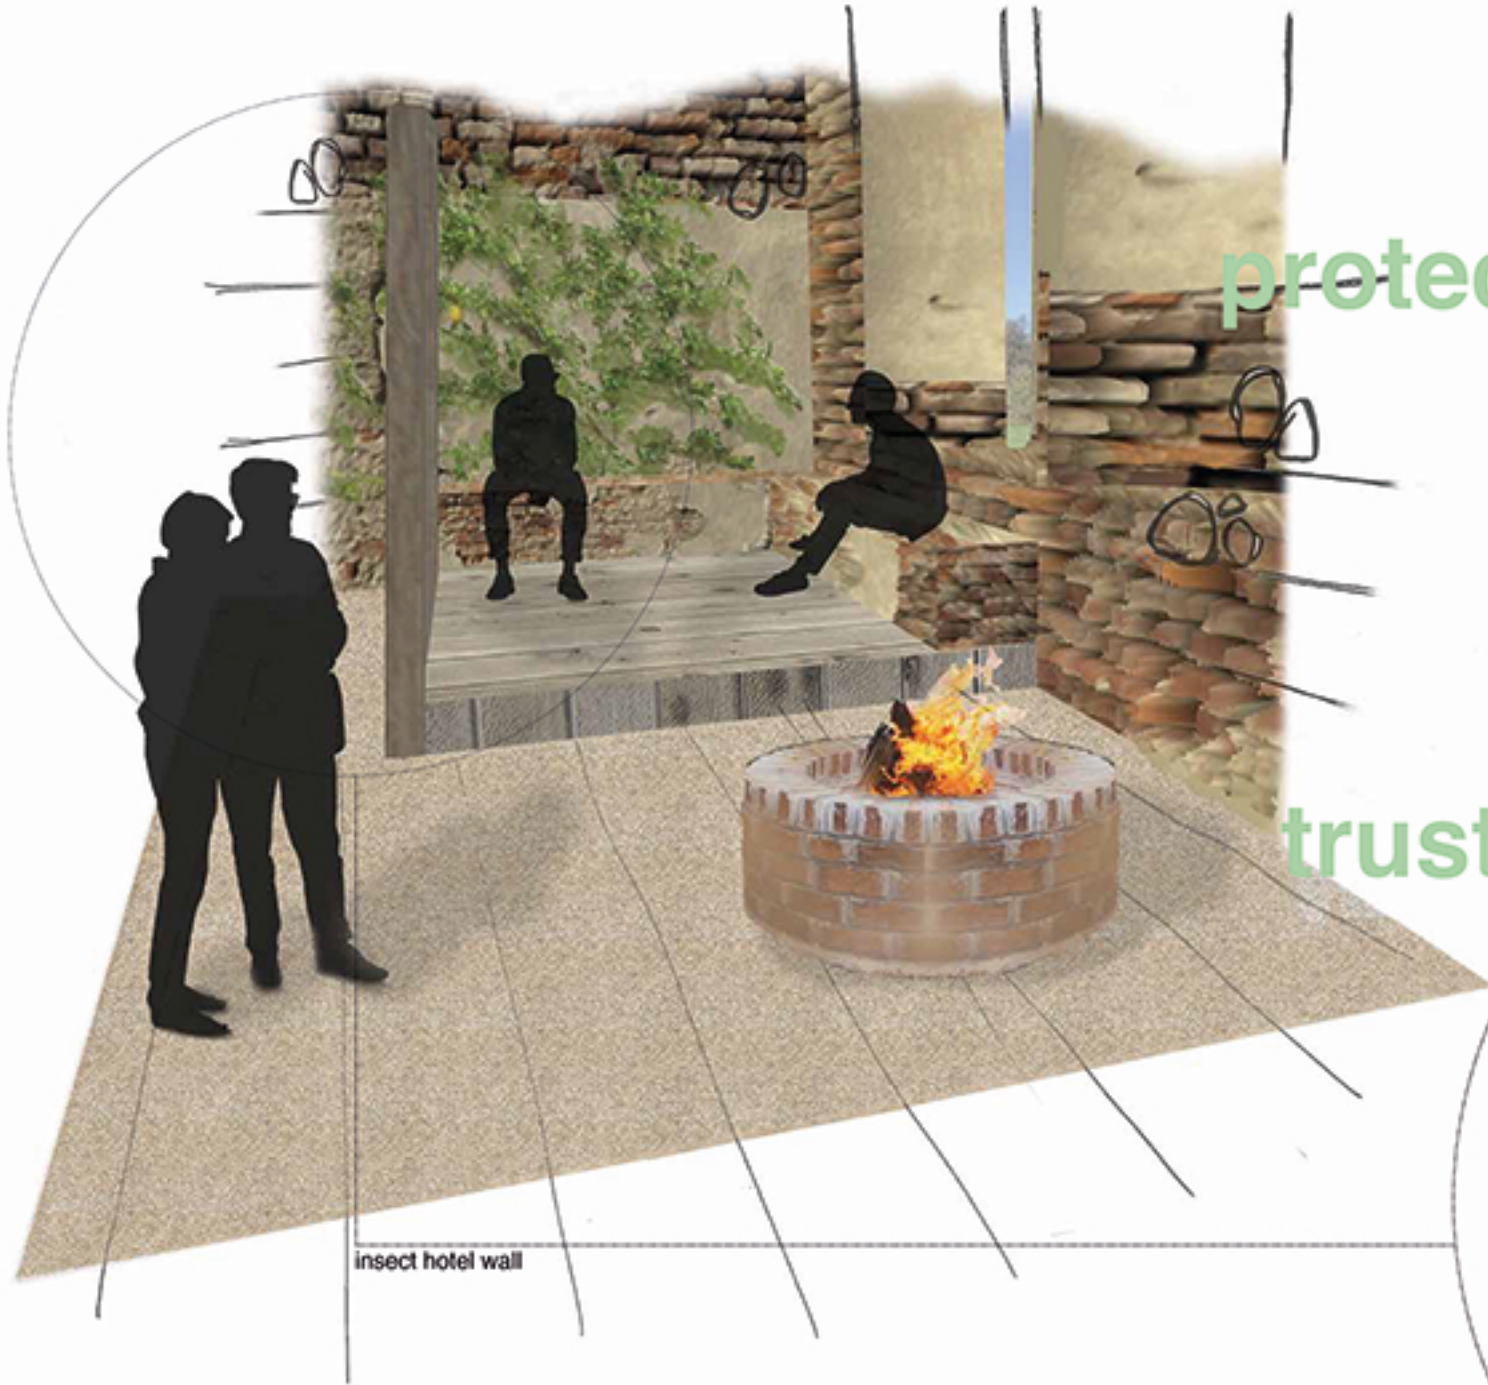

# germination

a meditative moment to detach from your anxieties

tranquillity

mindfulness

to enter the space, the user crosses a walkway surrounded by water, this represents the transition from the outside world into Bloom. The walkway is a space for solo reflection and a moment of meditation. The glass facade means that users can see through the whole space, reducing the fear of the unknown.

wildflower  
living roof

aged brass

glass

wildflower planted roof

# budding

connect to yourself through nature

nurture

each raised bed has an integrated kneeling bench, this pays homage to the monks who would kneel to pray and is also a practical position for gardening. The lid of the kneeling bench can be lifted up and turned over to reveal a leather cushion to make kneeling more comfortable. When not in use, the lid can be turned over to keep the cushion protected within the bench. The bench also has built in oak storage trays to keep tools organised.

# blooming

start conversations in a safe social space

blooming is a space for socialising that feels welcoming and inviting. A fire pit creates a central focal point, and brick bench seating sets an informal mood. The two seating areas are protected by insect hotel dividing walls, which also create a home for surrounding wildlife.