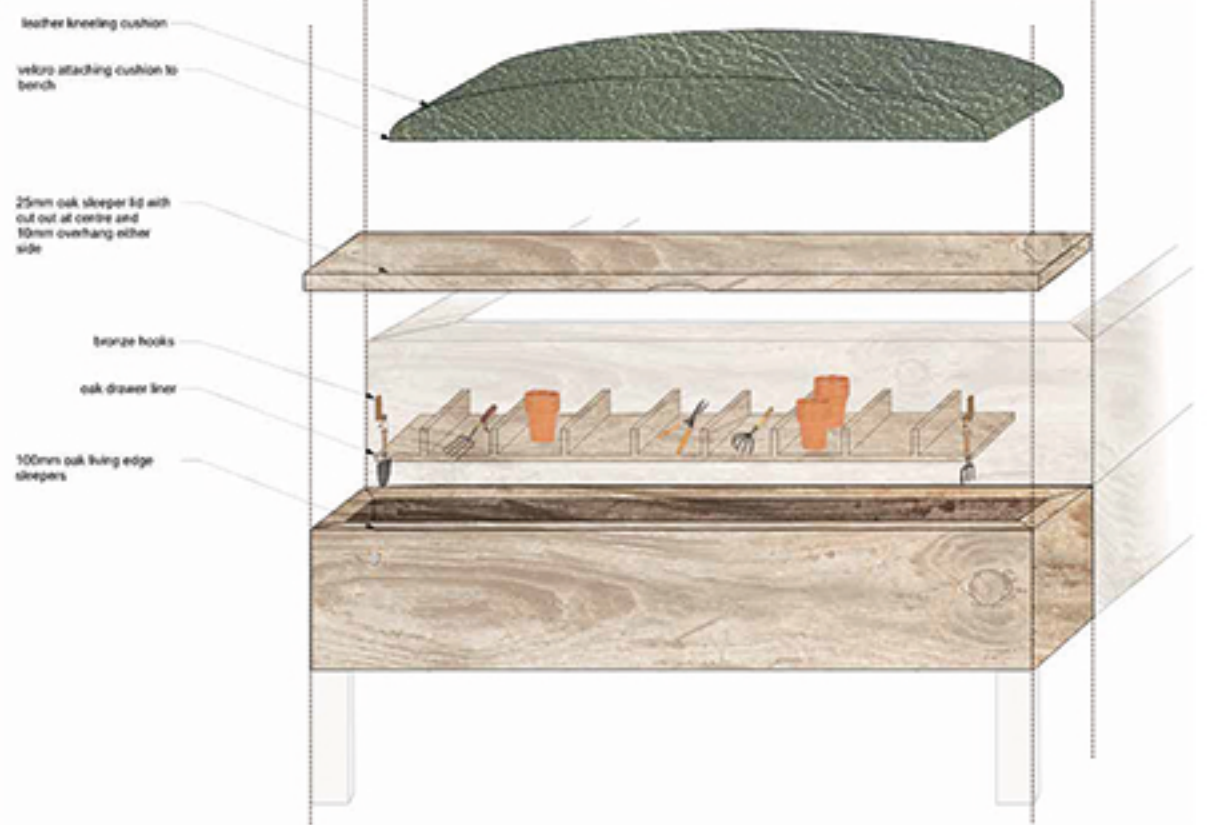

# germination

a meditative moment to detach from your anxieties

tranquillity

mindfulness

to enter the space, the user crosses a walkway surrounded by water, this represents the transition from the outside world into Bloom. The walkway is a space for solo reflection and a moment of meditation. The glass facade means that users can see through the whole space, reducing the fear of the unknown.

wildflower  
living roof

aged brass

glass

wildflower planted roof

# budding

connect to yourself through nature

nurture

each raised bed has an integrated kneeling bench, this pays homage to the monks who would kneel to pray and is also a practical position for gardening. The lid of the kneeling bench can be lifted up and turned over to reveal a leather cushion to make kneeling more comfortable. When not in use, the lid can be turned over to keep the cushion protected within the bench. The bench also has built in oak storage trays to keep tools organised.