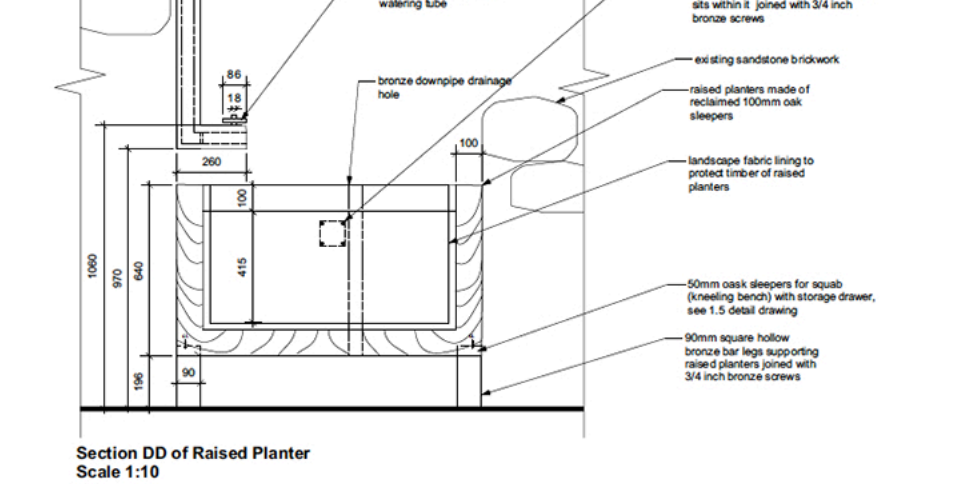

Notes:	
Iron Mongery Direct: Solid Brass Screws - Slotted - Countersunk - 4 x 3/8" - Pack of 200 Manufacturer part number 629358	
London Bronze: 90mm bronze sheet metal Manufacturer part number 00736	
Door Handle Company: Robe Hooks, Cardea Ironmongery Single Coat Hook, Dark Bronze Manufacturer part number AA097DB 24 no.	
Client/ Site	
The Monk's Dorter, Waverley Abbey, Farnham	
Project Title	
FIAD6003 Final Major Project 2021 Bloom Ecotherapy Centre with Thrive	
Drawing Title	
Detail Drawing of Plan and Sections	
Scale	1:10 and 1:5
Drawn By	Emily Griffiths
Date	April 2021
Drawing No.	BL03