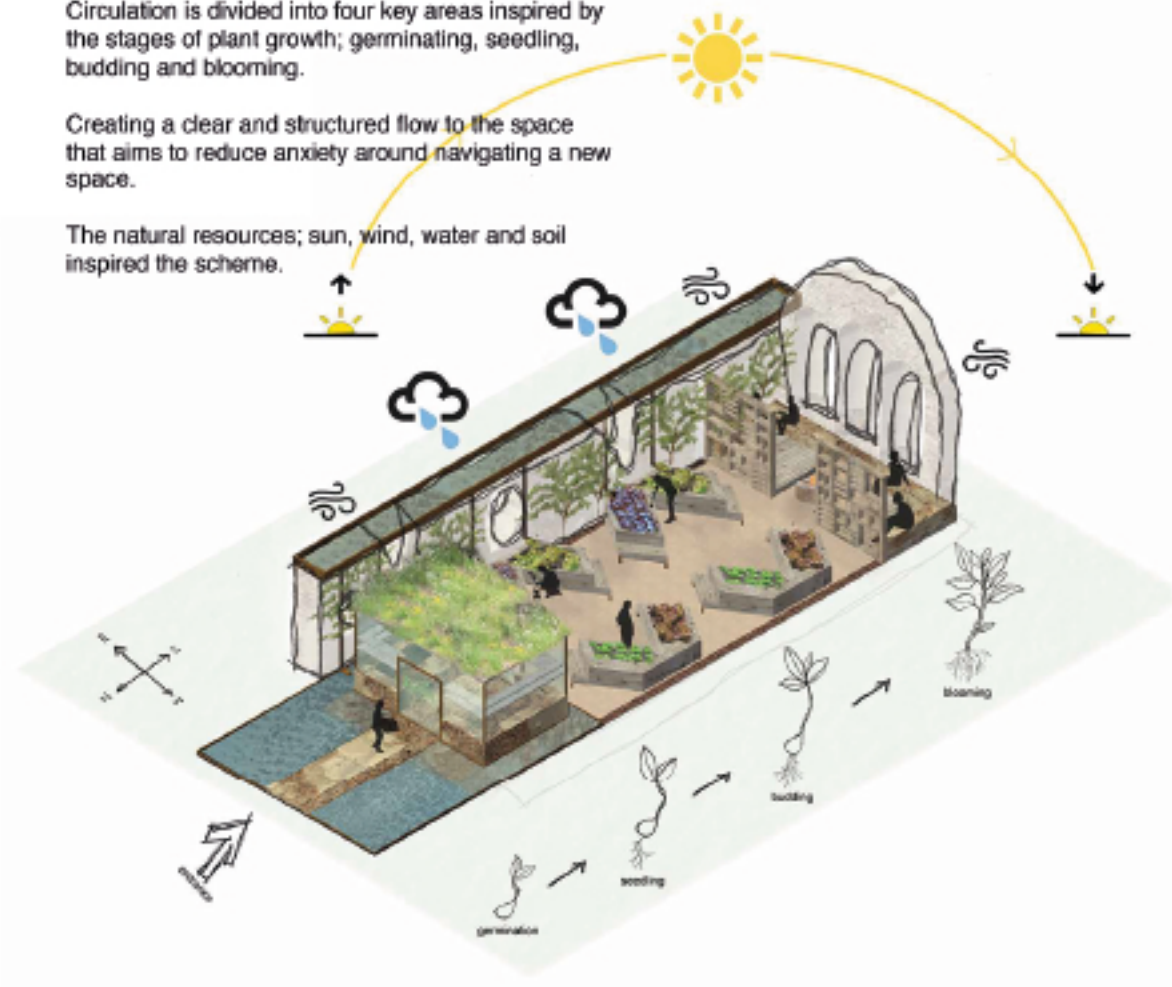

Circulation is divided into four key areas inspired by the stages of plant growth; germinating, seedling, budding and blooming.

Creating a clear and structured flow to the space that aims to reduce anxiety around navigating a new space.

The natural resources; sun, wind, water and soil inspired the scheme.