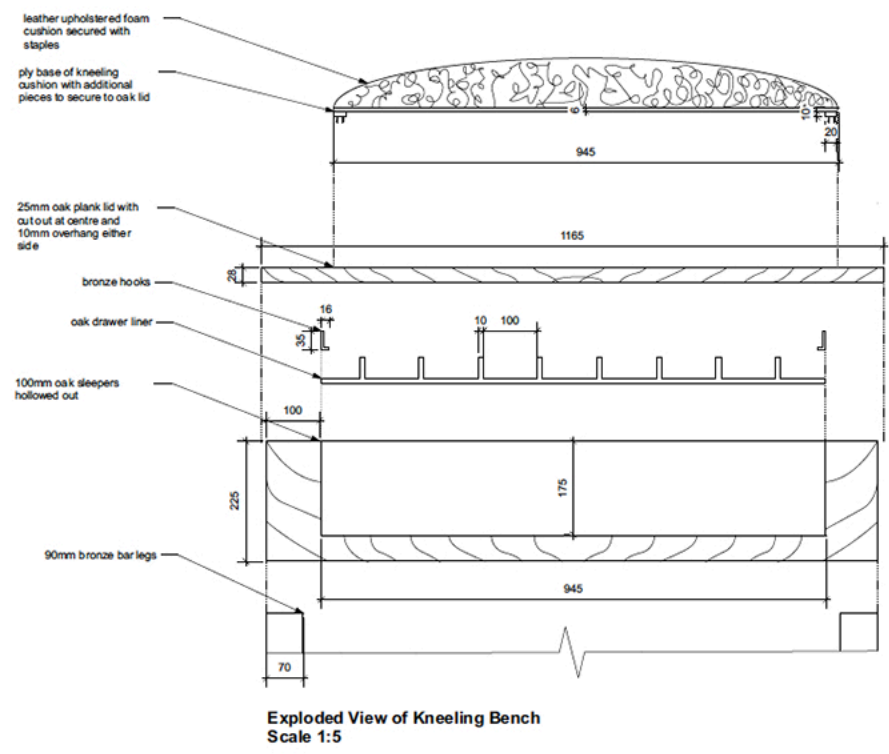

<b>Notes:</b>	
Iron Mongery Direct: Solid Brass Screws - Slotted - Countersunk - 4 x 3/8" - Pack of 200 Manufacturer part number 629358	
London Bronze: 90mm bronze sheet metal Manufacturer part number 00736	
Door Handle Company: Robe Hooks, Cardea Ironmongery Single Coat Hook, Dark Bronze Manufacturer part number AA097DB 24 no.	
Client/ Site	
The Monk's Dorter, Waverley Abbey, Farnham	
Project Title	
FIAD6003 Final Major Project 2021 Bloom Ecotherapy Centre with Thrive	
Drawing Title	
Detail Drawing of Plan and Sections	
Scale	1:10 and 1:5
Drawn By	Emily Griffiths
Date	April 2021
Drawing No.	<b>BL03</b>