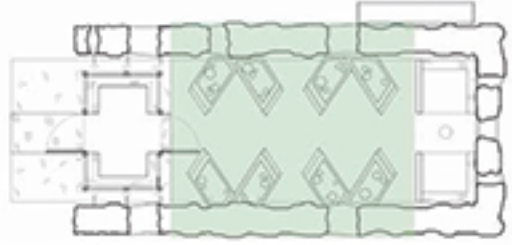

budding

connect to yourself through nature