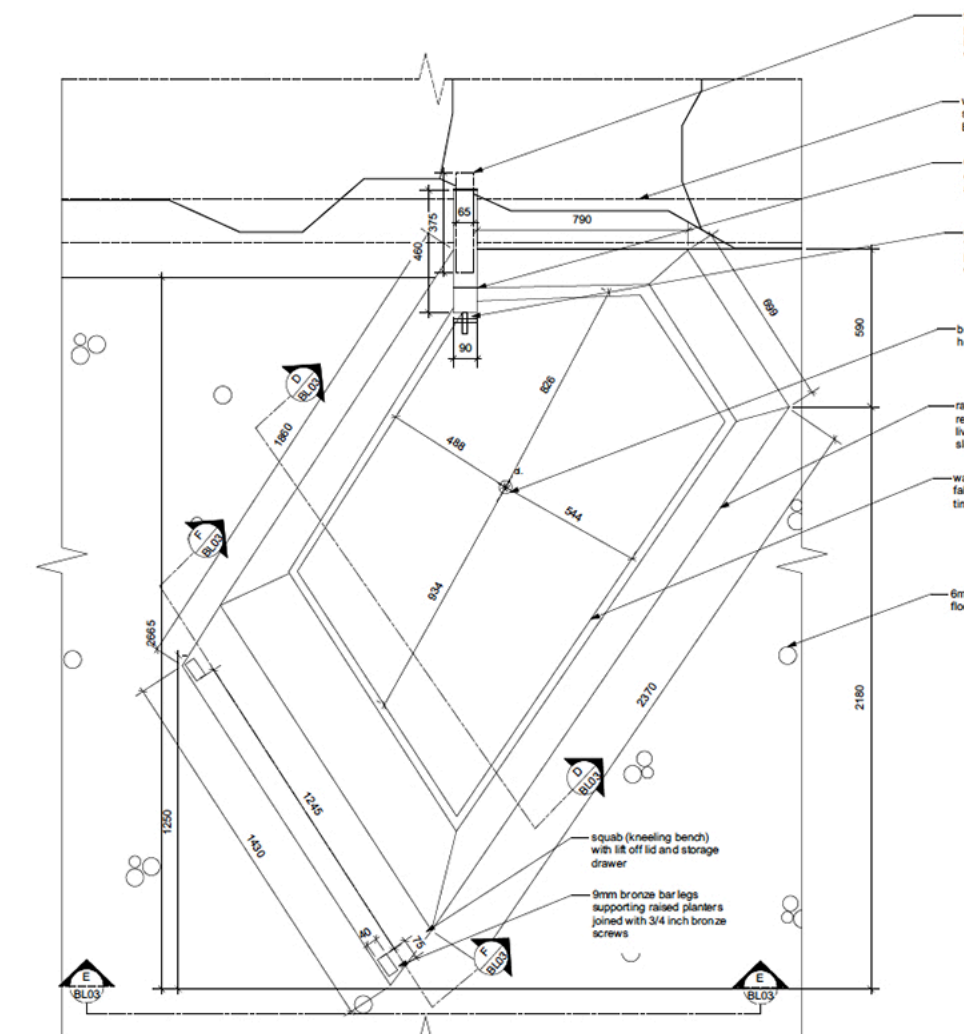

<b>Notes:</b>	
Iron Mongery Direct: Solid Brass Screws - Slotted - Countersunk - 4 x 3/8" - Pack of 200 Manufacturer part number 629358	
London Bronze: 90mm bronze sheet metal Manufacturer part number 00736	
Door Handle Company: Robe Hooks, Cardea Ironmongery Single Coat Hook, Dark Bronze Manufacturer part number AA097DB 24 no.	
Client/ Site	
The Monk's Dorter, Waverley Abbey, Farnham	
Project Title	
FIAD6003 Final Major Project 2021 Bloom Ecotherapy Centre with Thrive	
Drawing Title	
Detail Drawing of Plan and Sections	
Scale	1:10 and 1:5
Drawn By	Emily Griffiths
Date	April 2021
Drawing No.	<b>BL03</b>