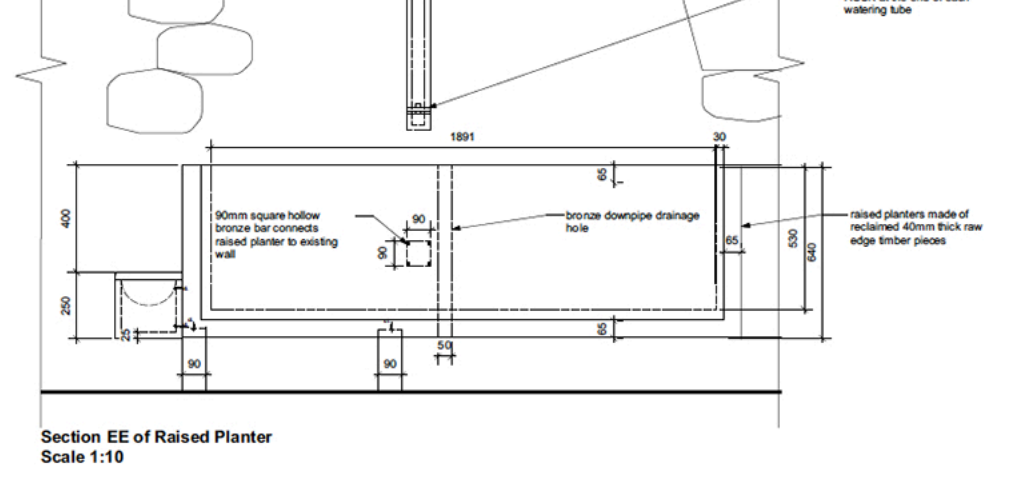

<b>Notes:</b>	
Iron Mongery Direct: Solid Brass Screws - Slotted - Countersunk - 4 x 3/8" - Pack of 200 Manufacturer part number 629358	
London Bronze: 90mm bronze sheet metal Manufacturer part number 00736	
Door Handle Company: Robe Hooks, Cardea Ironmongery Single Coat Hook, Dark Bronze Manufacturer part number AA097DB 24 no.	
Client/ Site	
The Monk's Dorter, Waverley Abbey, Farnham	
Project Title	
FIAD6003 Final Major Project 2021 Bloom Ecotherapy Centre with Thrive	
Drawing Title	
Detail Drawing of Plan and Sections	
Scale	1:10 and 1:5
Drawn By	Emily Griffiths
Date	April 2021
Drawing No.	<b>BL03</b>