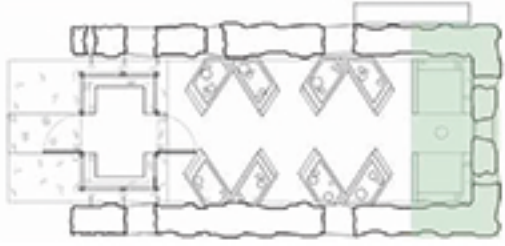

blooming

start conversations in a safe social space

blooming is a space for socialising that feels welcoming and inviting. A fire pit creates a central focal point, and brick bench seating sets an informal mood. The two seating areas are protected by insect hotel dividing walls, which also create a home for surrounding wildlife.