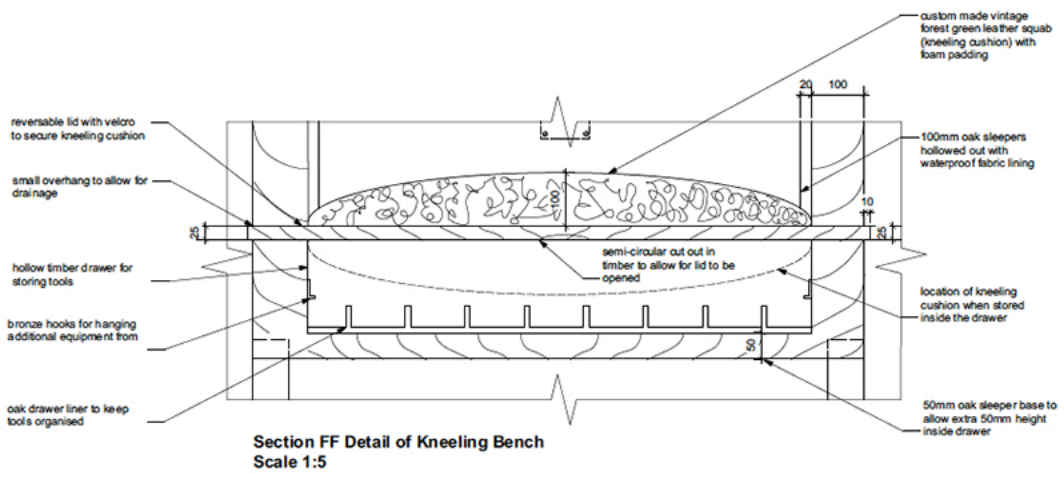

Notes:	
Iron Mongery Direct: Solid Brass Screws - Slotted - Countersunk - 4 x 3/8" - Pack of 200 Manufacturer part number 629358	
London Bronze: 90mm bronze sheet metal Manufacturer part number 00736	
Door Handle Company: Robe Hooks, Cardea Ironmongery Single Coat Hook, Dark Bronze Manufacturer part number AA097DB 24 no.	
Client/ Site	
The Monk's Dorter, Waverley Abbey, Farnham	
Project Title	
FIAD6003 Final Major Project 2021 Bloom Ecotherapy Centre with Thrive	
Drawing Title	
Detail Drawing of Plan and Sections	
Scale	1:10 and 1:5
Drawn By	Emily Griffiths
Date	April 2021
Drawing No.	BL03