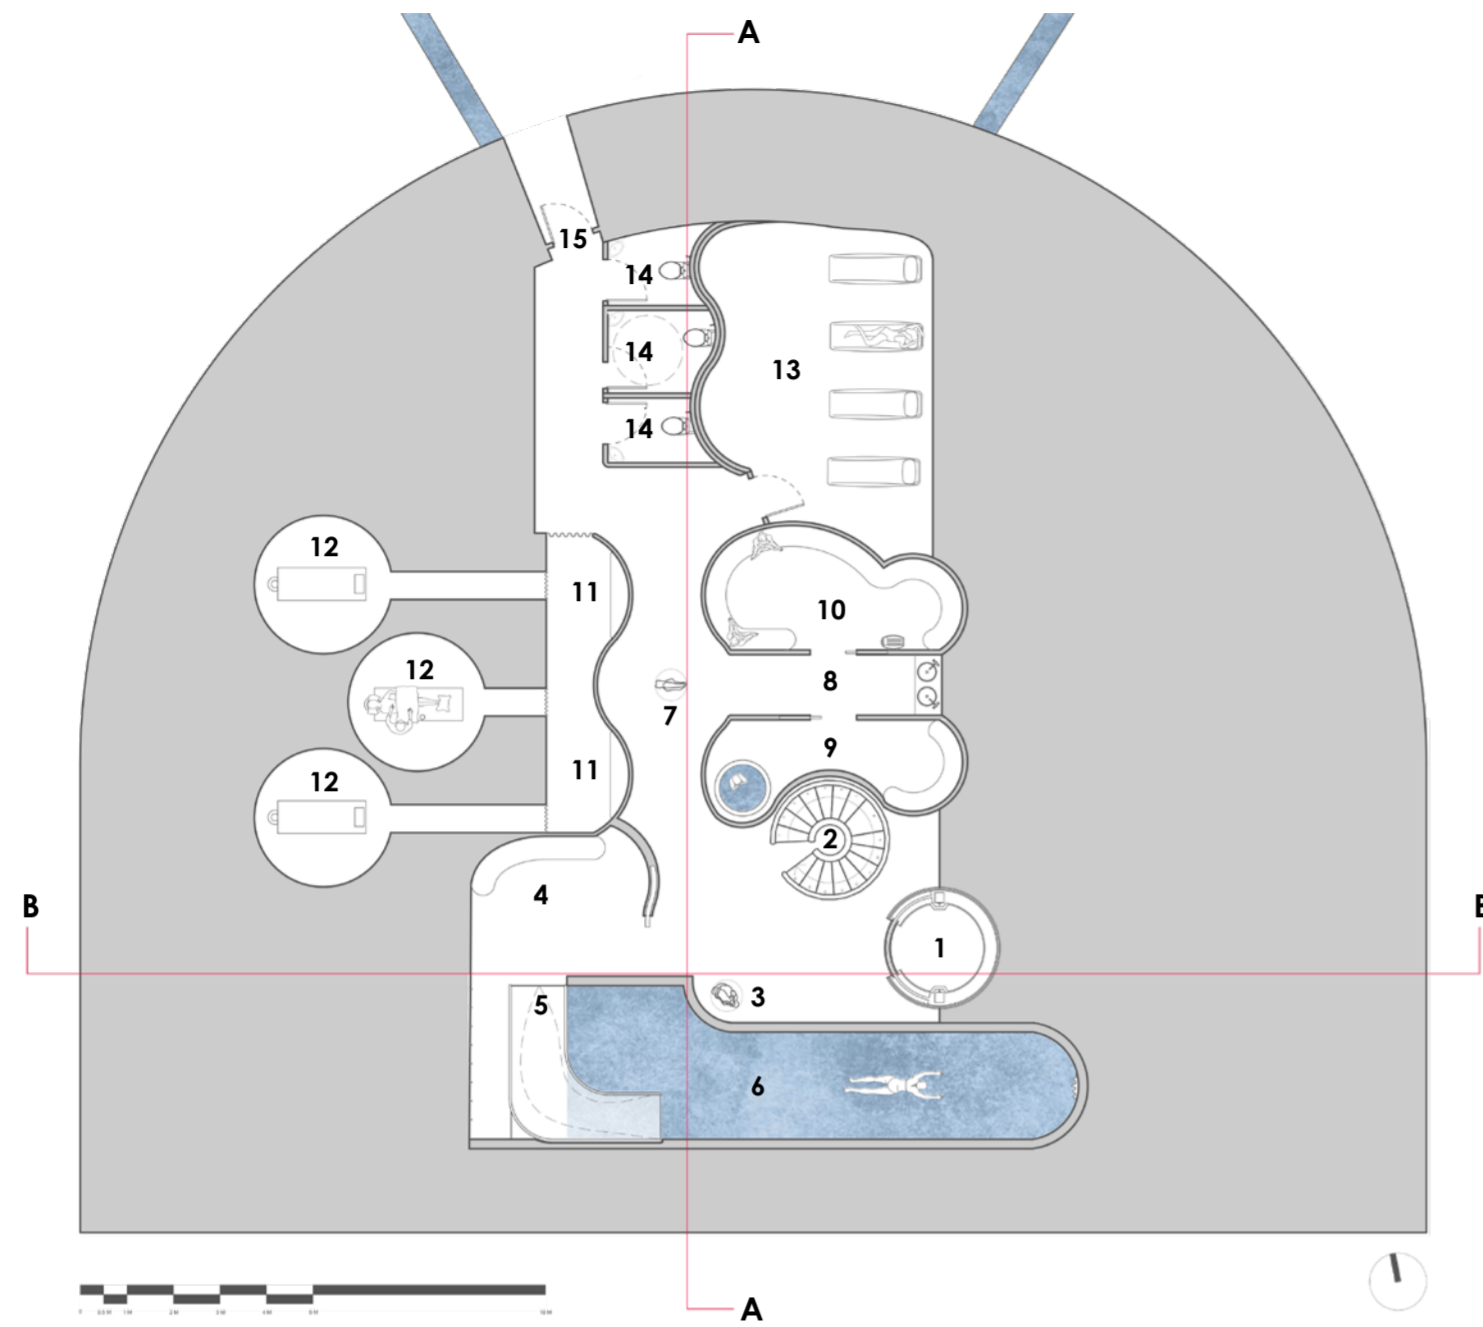

### Lower Ground 2 Plan

1. Lift
2. Stairs
3. Hormone Health Bar
4. Bar Seating Area
5. Lockers
6. Revival Sculpture
7. Individual Change & Shower Pods
8. Multifunctional Room
9. Sunbathing Balcony

### Axonometric Section CC

1. Shower niche for products
2. Shower
3. Concealed plumbing system
4. Seating
5. Vanity with hairdryer and mirror
6. Pocket door

## Basement Plan

1. Lift
2. Stairs
3. Radiance Sculpture
4. Pool Seating area
5. Pool Ramp
6. Swimming Pool
7. Reconnect Sculpture
8. Water Station
9. Plunge Pool
10. Sauna
11. Waiting Area
12. Treatment Rooms
13. Himalayan Salt Room
14. Toilets
15. Exit to Outdoor Pool