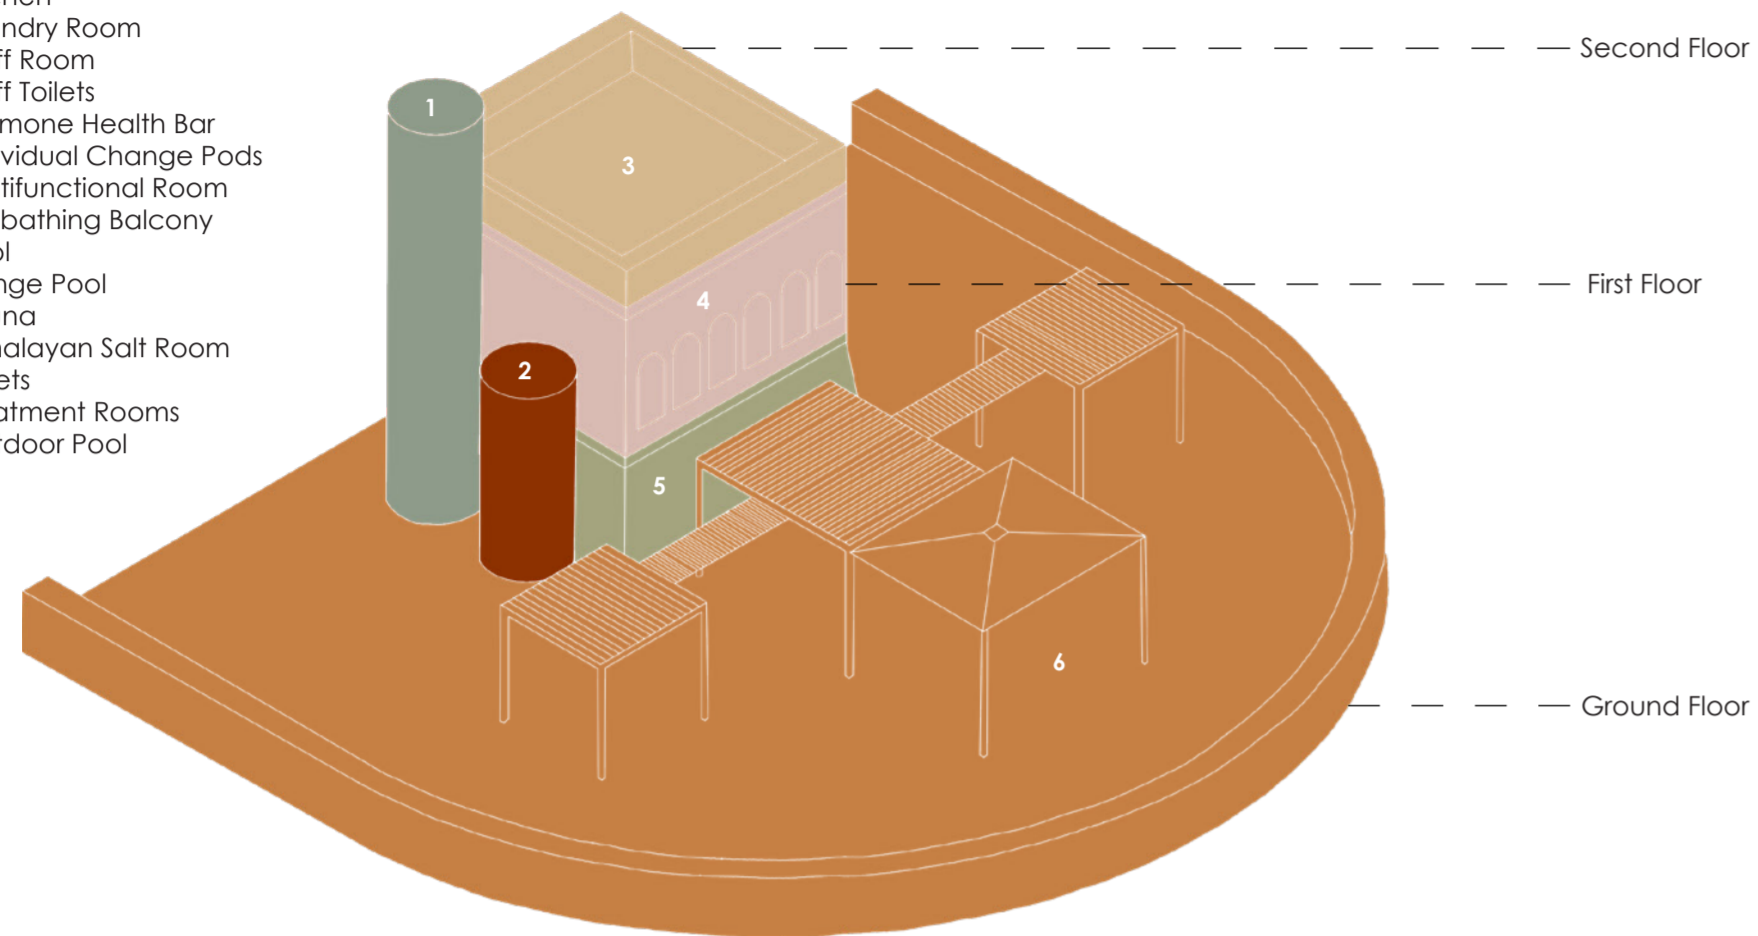

### Surrounding Spas in Sliema

1. Tapas Bar Lift
2. Dea Sea Spa Lift
3. Rooftop Bar
4. Tapas Bar
5. Reception
6. Tapas Bar Terrace
7. Stairs
8. Kitchen
9. Laundry Room
10. Staff Room
11. Staff Toilets
12. Hormone Health Bar
13. Individual Change Pods
14. Multifunctional Room
15. Sunbathing Balcony
16. Pool
17. Plunge Pool
18. Sauna
19. Himalayan Salt Room
20. Toilets
21. Treatment Rooms
22. Outdoor Pool

### Entrance Elevation