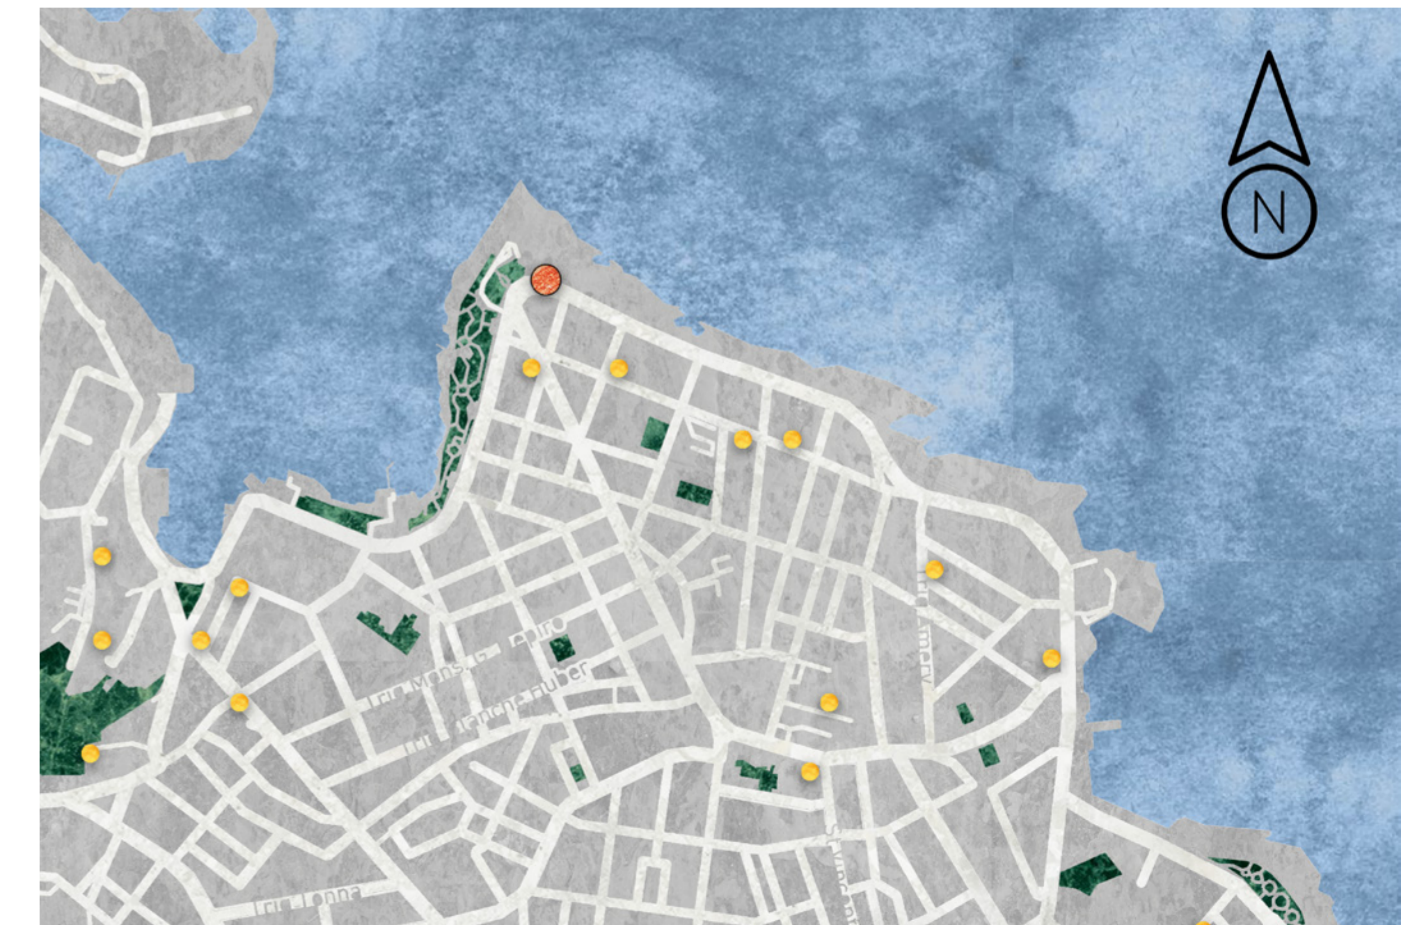

Surrounding Spas in Sliema