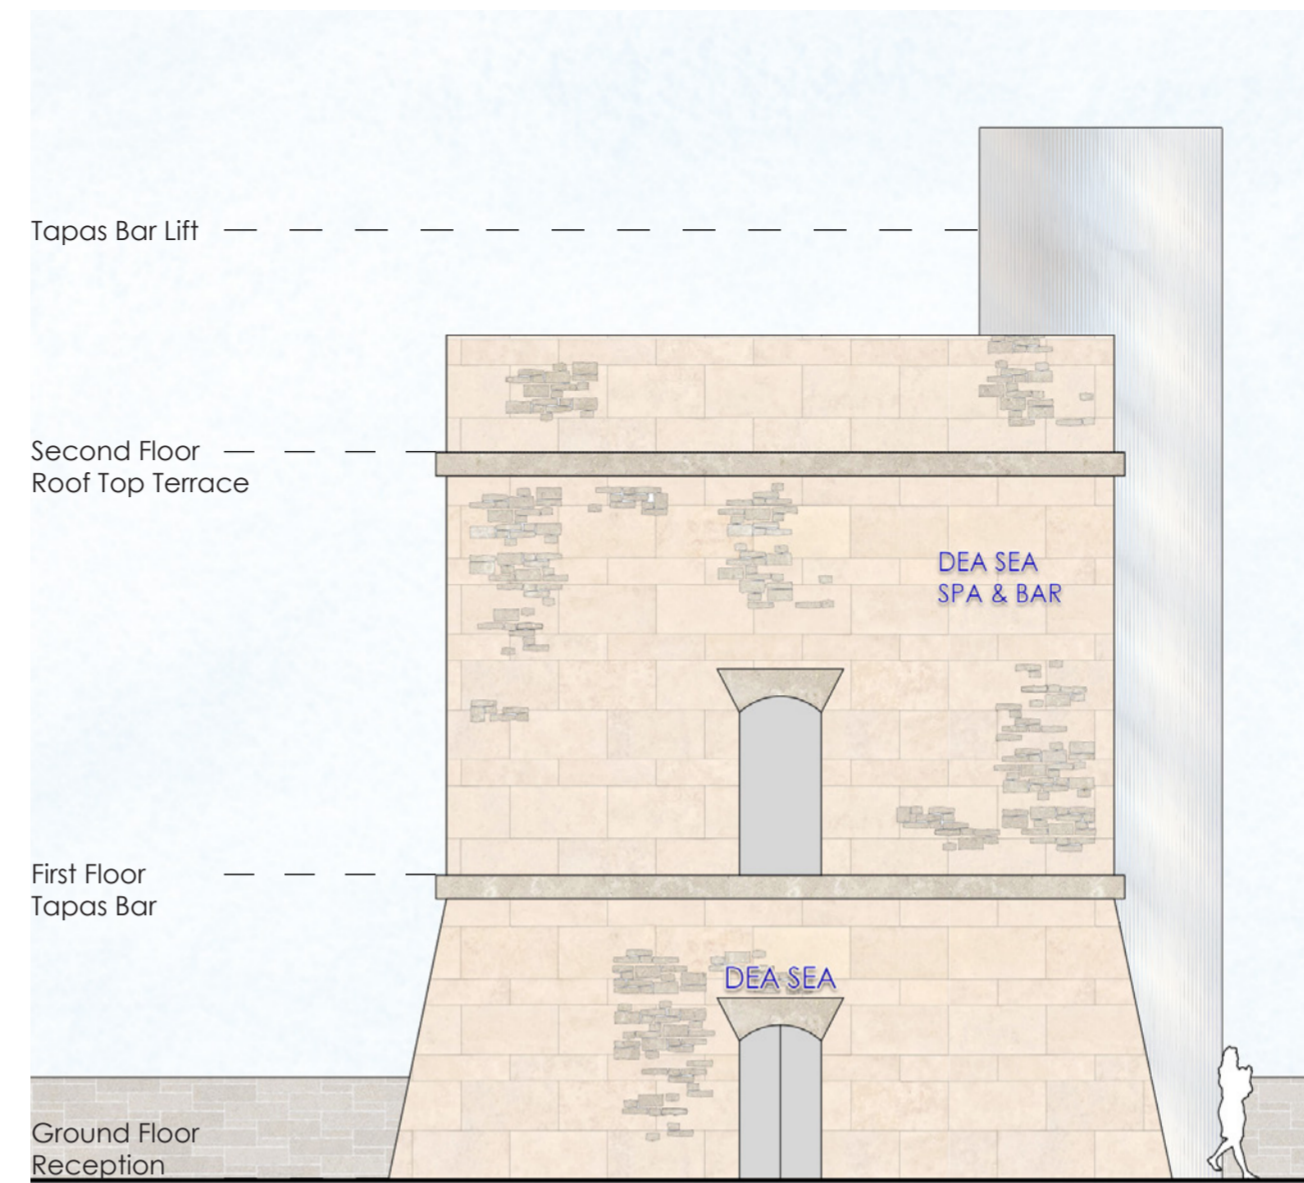

### Surrounding Spas in Sliema

1. Tapas Bar Lift
2. Dea Sea Spa Lift
3. Rooftop Bar
4. Tapas Bar
5. Reception
6. Tapas Bar Terrace
7. Stairs
8. Kitchen
9. Laundry Room
10. Staff Room
11. Staff Toilets
12. Hormone Health Bar
13. Individual Change Pods
14. Multifunctional Room
15. Sunbathing Balcony
16. Pool
17. Plunge Pool
18. Sauna
19. Himalayan Salt Room
20. Toilets
21. Treatment Rooms
22. Outdoor Pool

### Entrance Elevation

### Ground Floor Plan