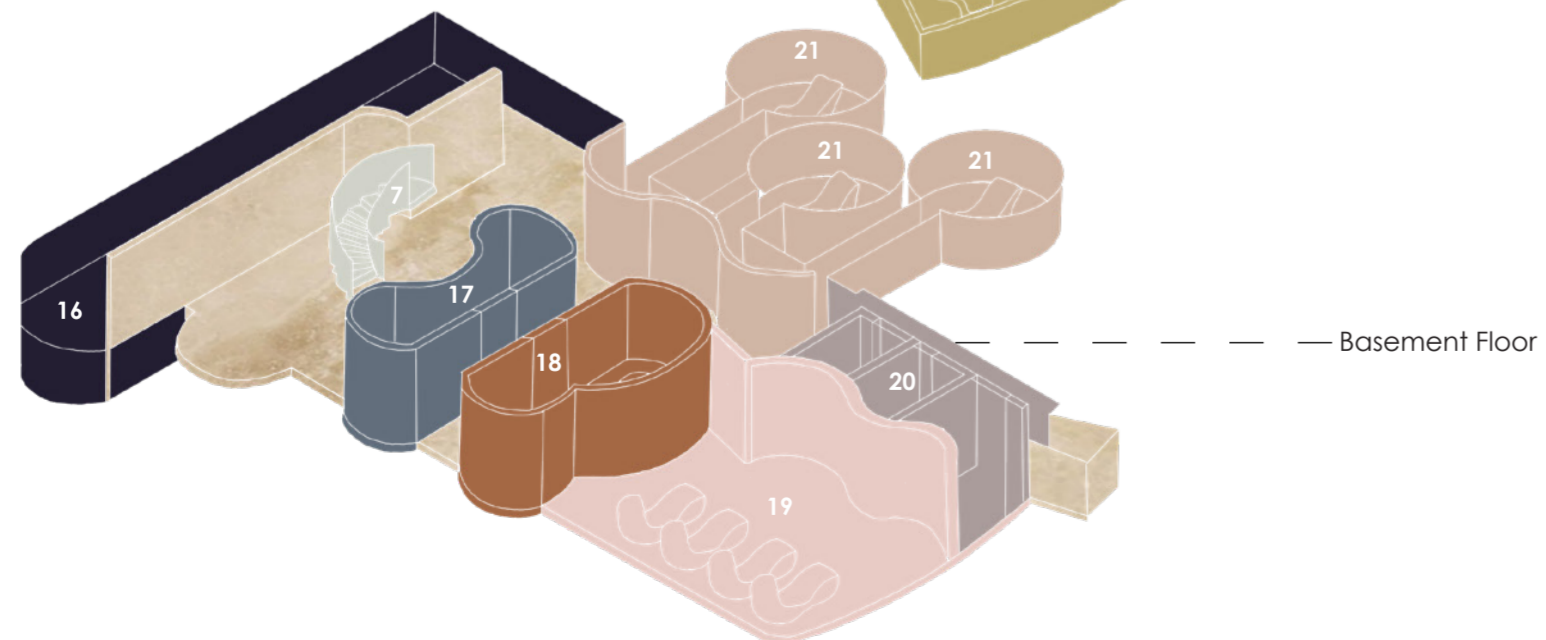

### Surrounding Spas in Sliema

1. Tapas Bar Lift
2. Dea Sea Spa Lift
3. Rooftop Bar
4. Tapas Bar
5. Reception
6. Tapas Bar Terrace
7. Stairs
8. Kitchen
9. Laundry Room
10. Staff Room
11. Staff Toilets
12. Hormone Health Bar
13. Individual Change Pods
14. Multifunctional Room
15. Sunbathing Balcony
16. Pool
17. Plunge Pool
18. Sauna
19. Himalayan Salt Room
20. Toilets
21. Treatment Rooms
22. Outdoor Pool

### Entrance Elevation