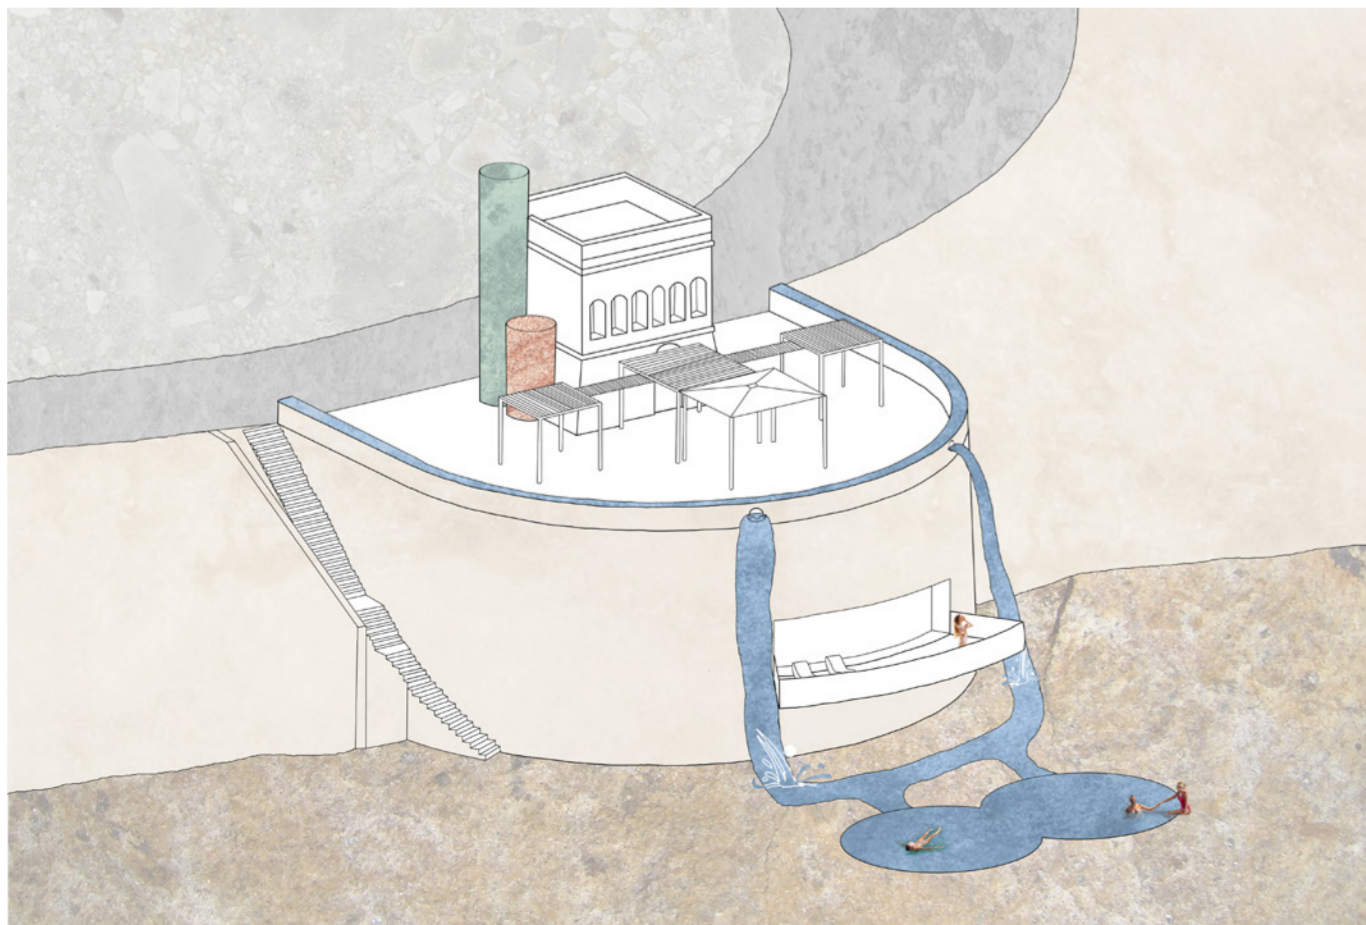

Exterior Concept