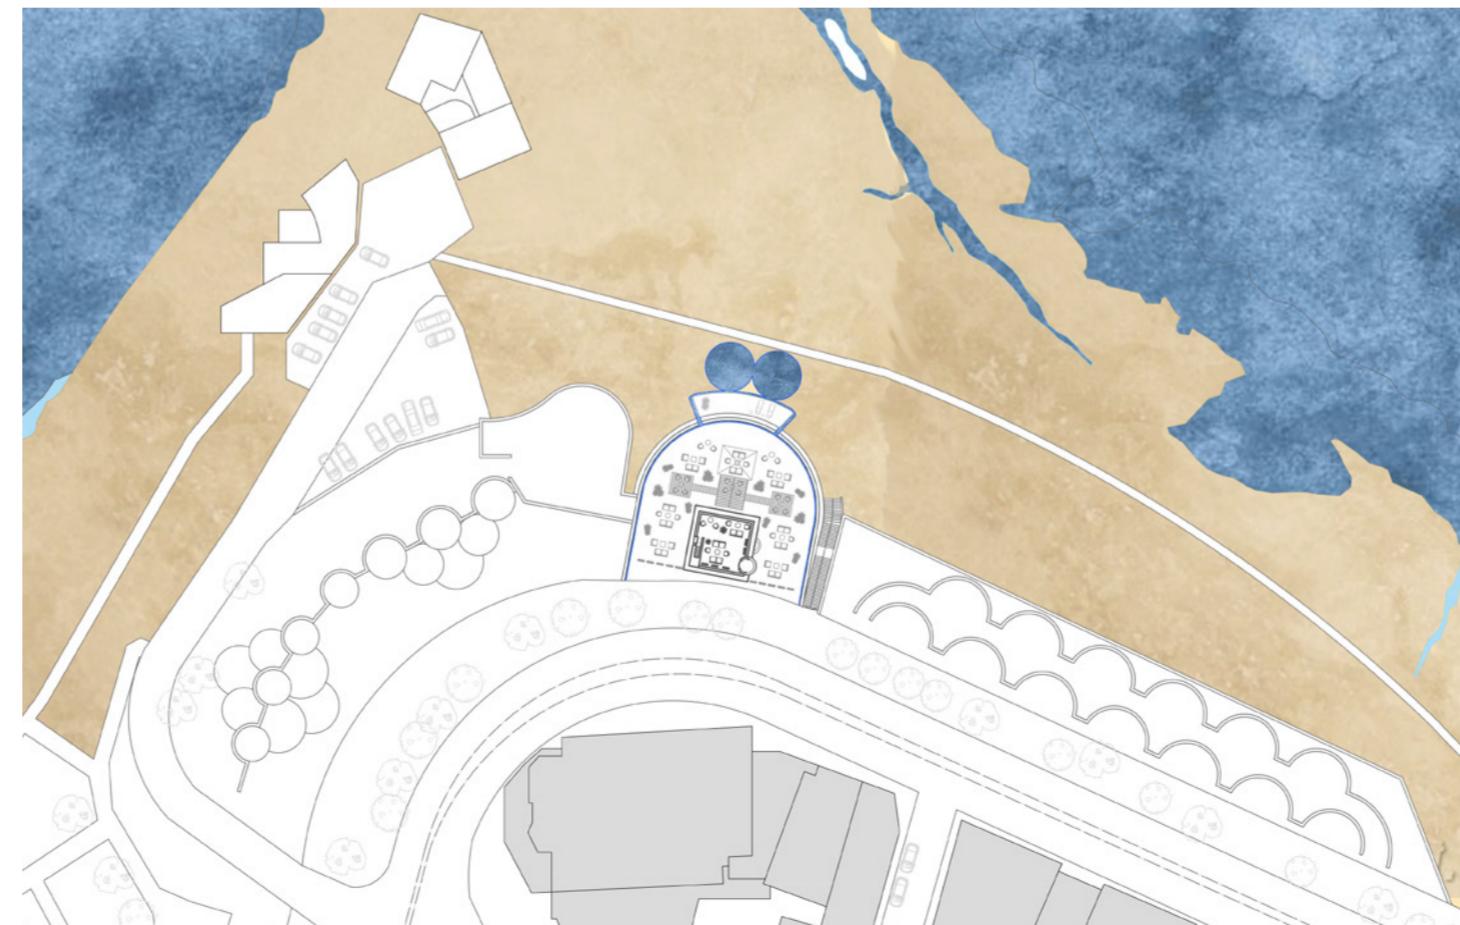

Dea Sea Site plan on Malta coastline