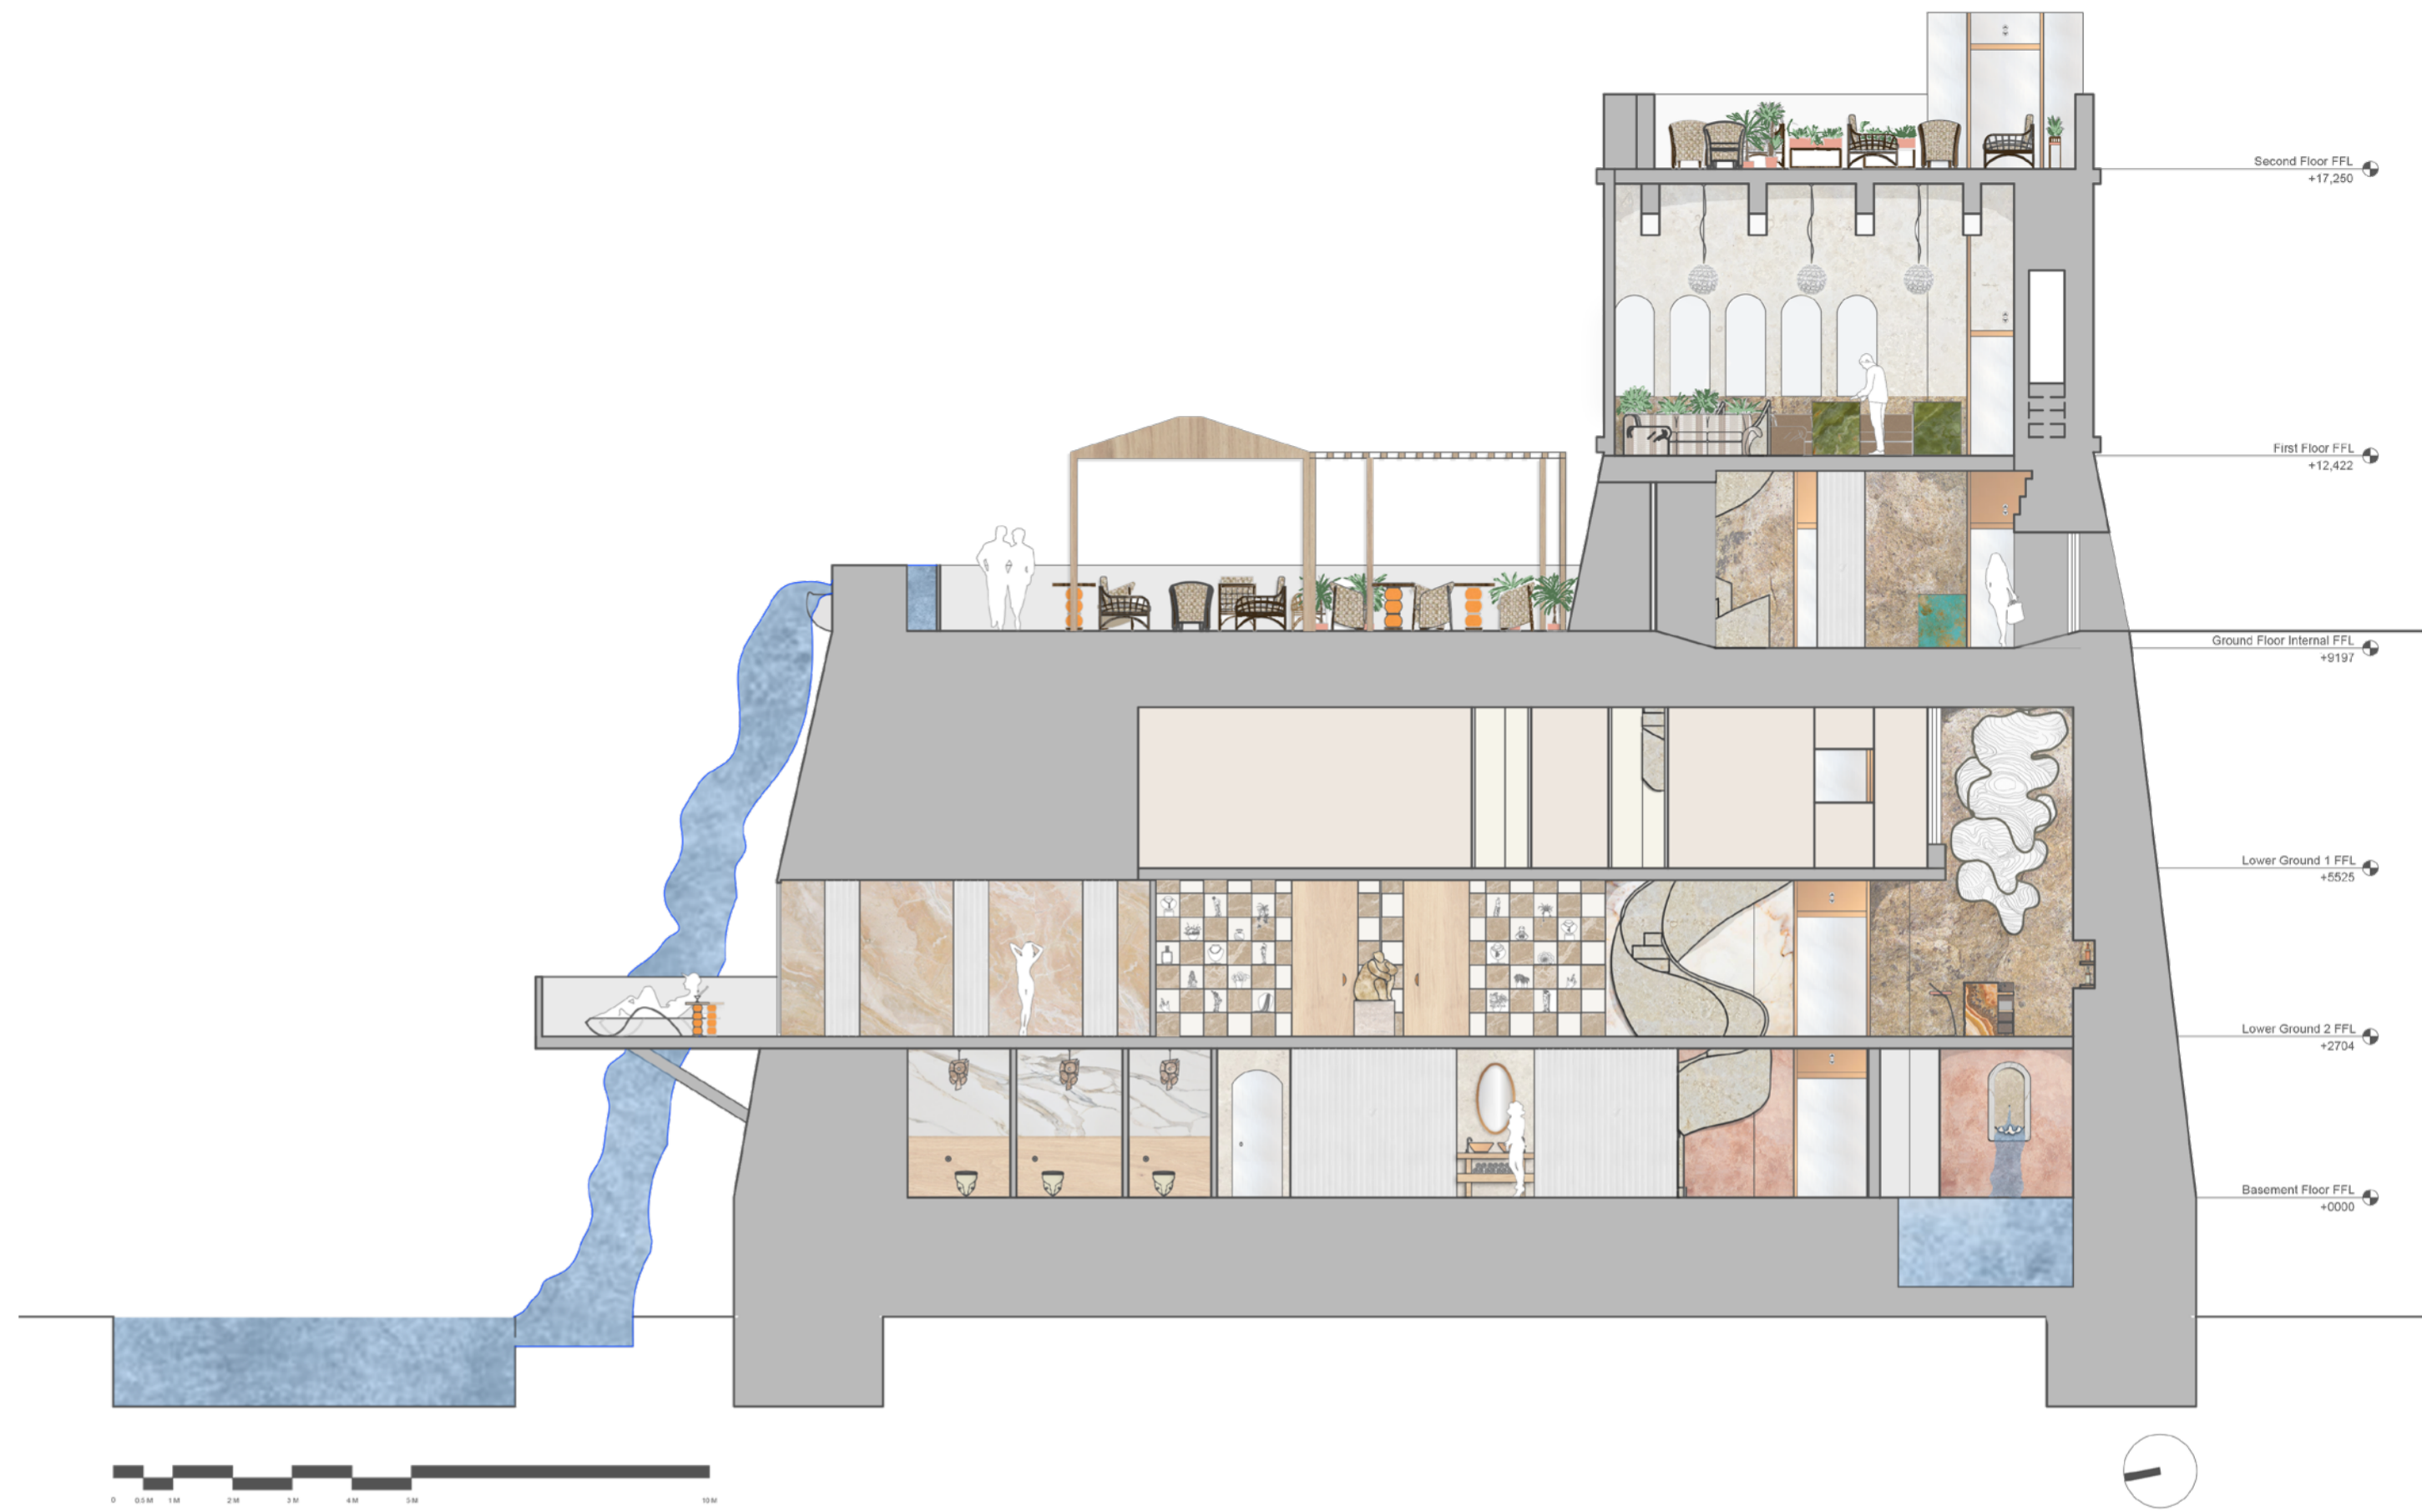

Dea Sea Spa

Women's Wellness

During a study trip to Malta, we visited our project site in Sliema, a site originally built in 1657 as a watchtower to protect St Julian's Bay. Today, it is a prominent feature of the Sliema Promenade, offering stunning views of the coastline.

Dea, meaning Goddess in Latin, houses a wellness spa dedicated to women's health. Nestled quietly in the subterranean, it provides a secluded haven where women can rejuvenate and reconnect with their inner radiance in a unique environment.

The spa offers a wide range of herbal fusions and aromatherapy treatments, tailored to each woman's unique health needs to promote holistic healing. Dea Sea Spa is committed to promoting social justice and hormone health. It aims to empower women by creating a space where they feel valued, respected, and cared for. Designed to be accessible and welcoming, the spa fosters a community of support and healing for all women.

Section AA