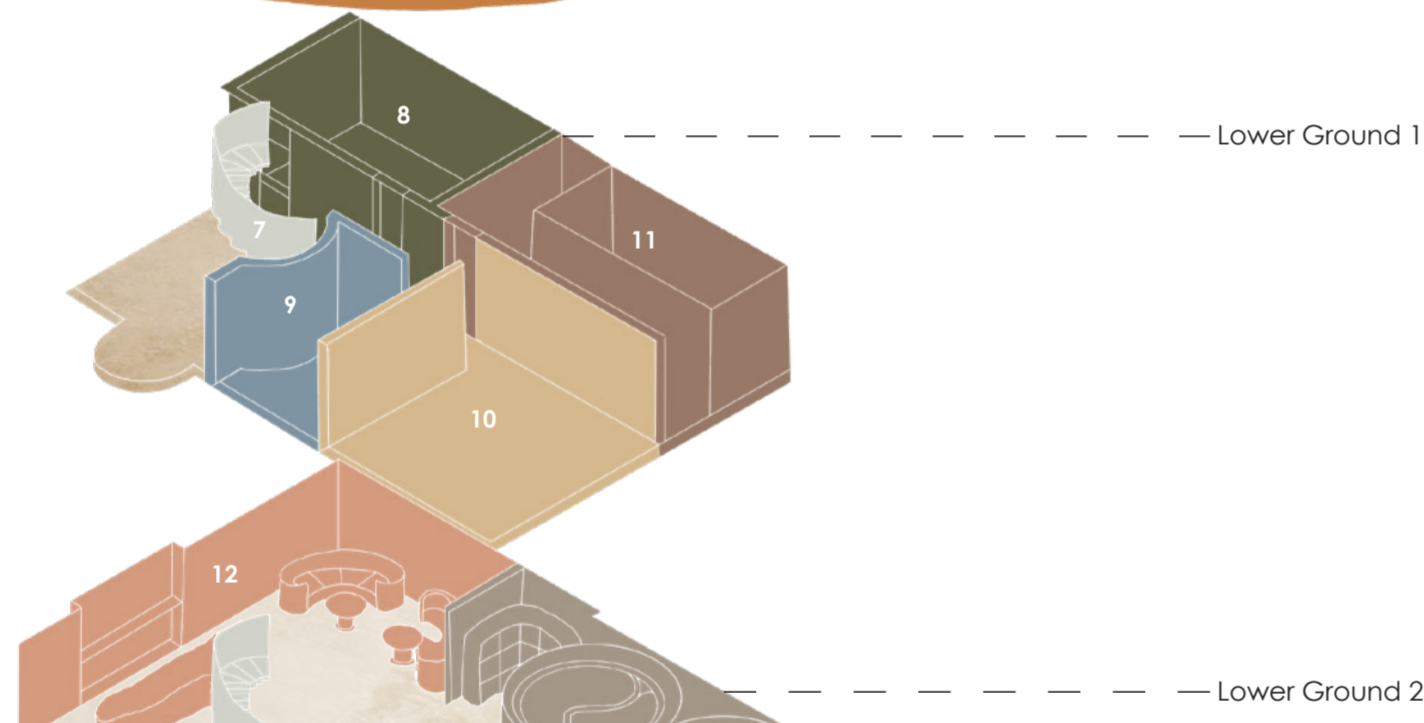

### Surrounding Spas in Sliema

1. Tapas Bar Lift
2. Dea Sea Spa Lift
3. Rooftop Bar
4. Tapas Bar
5. Reception
6. Tapas Bar Terrace
7. Stairs
8. Kitchen
9. Laundry Room
10. Staff Room
11. Staff Toilets
12. Hormone Health Bar
13. Individual Change Pods
14. Multifunctional Room
15. Sunbathing Balcony
16. Pool
17. Plunge Pool
18. Sauna
19. Himalayan Salt Room
20. Toilets
21. Treatment Rooms
22. Outdoor Pool

### Entrance Elevation