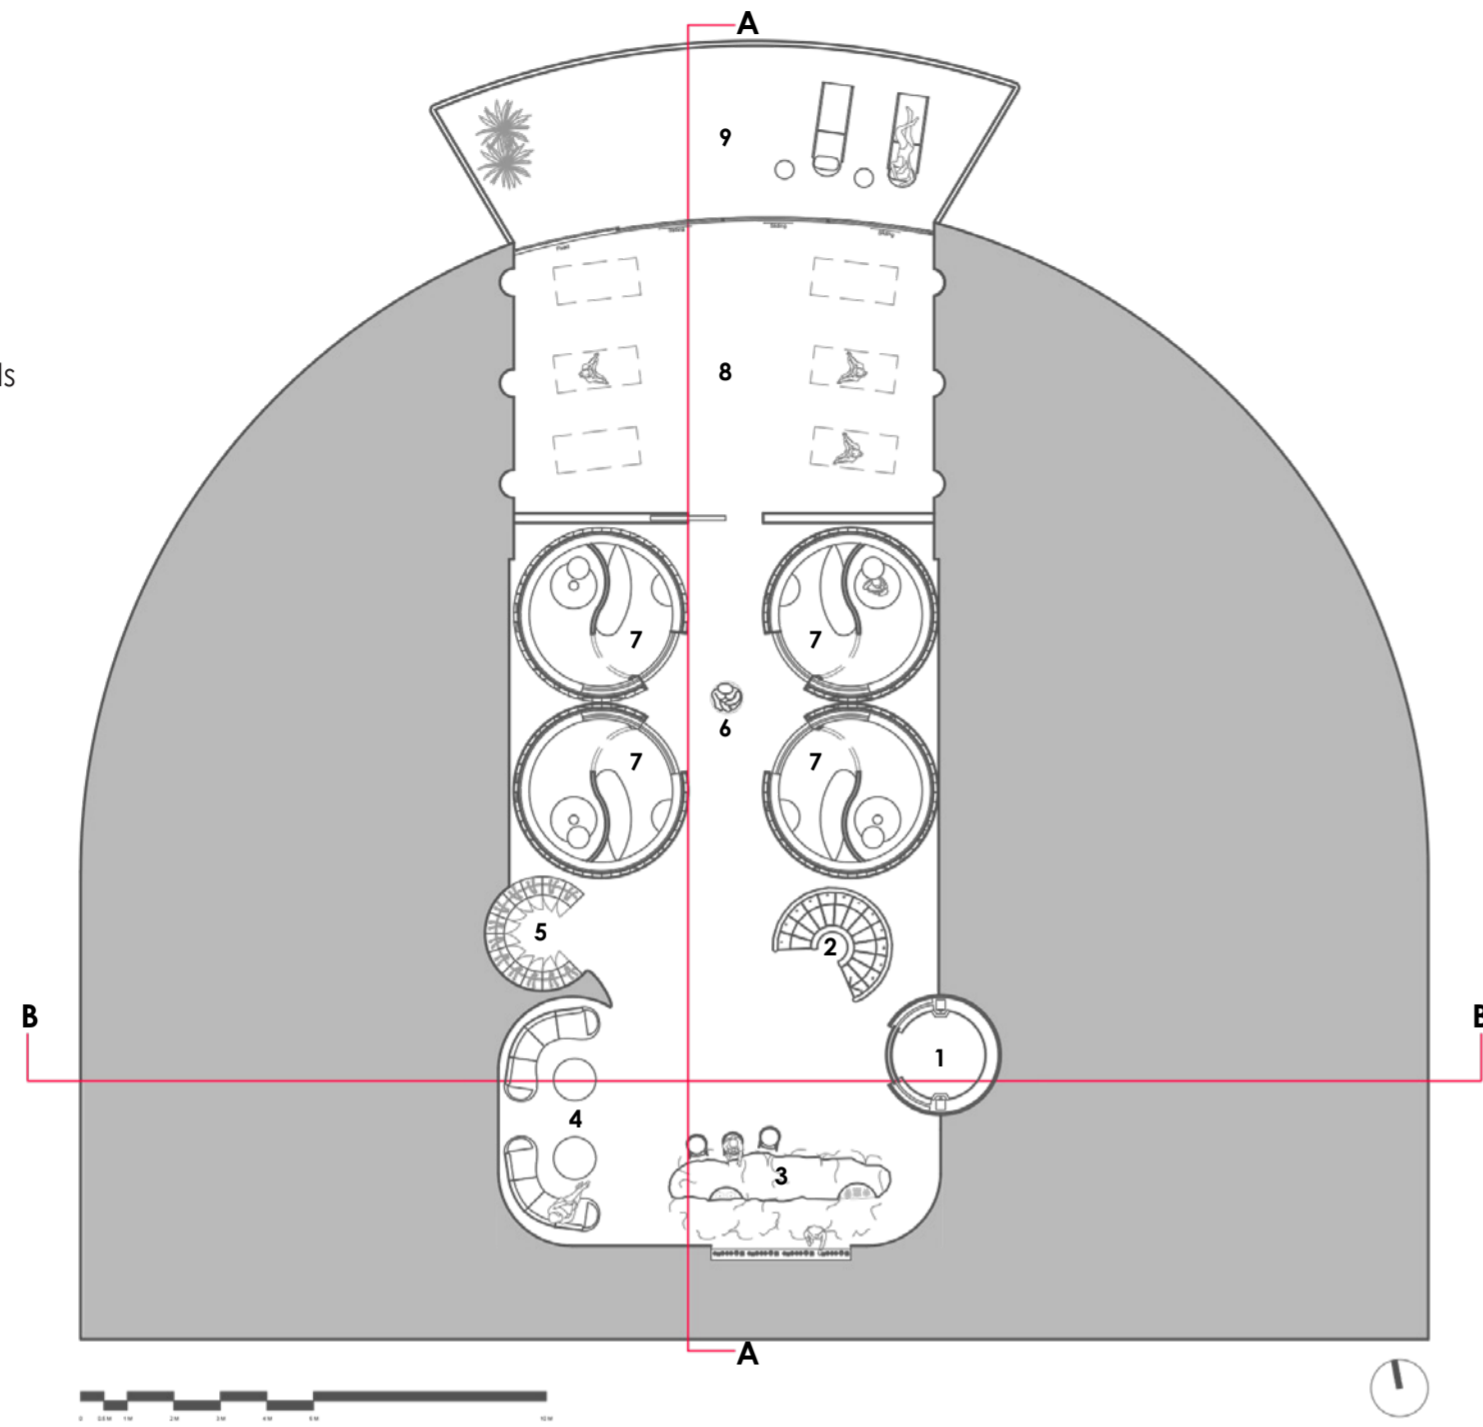

Individual Change & Shower Pods

The Individual Change and Shower Pods have been designed with the body conscious in mind to offer a safe space and serene retreat. Each pod provides a private, tranquil space where guests can experience a moment of peace and privacy.

Lower Ground 2 Plan

1. Lift
2. Stairs
3. Hormone Health Bar
4. Bar Seating Area
5. Lockers
6. Revival Sculpture
7. Individual Change & Shower Pods
8. Multifunctional Room
9. Sunbathing Balcony