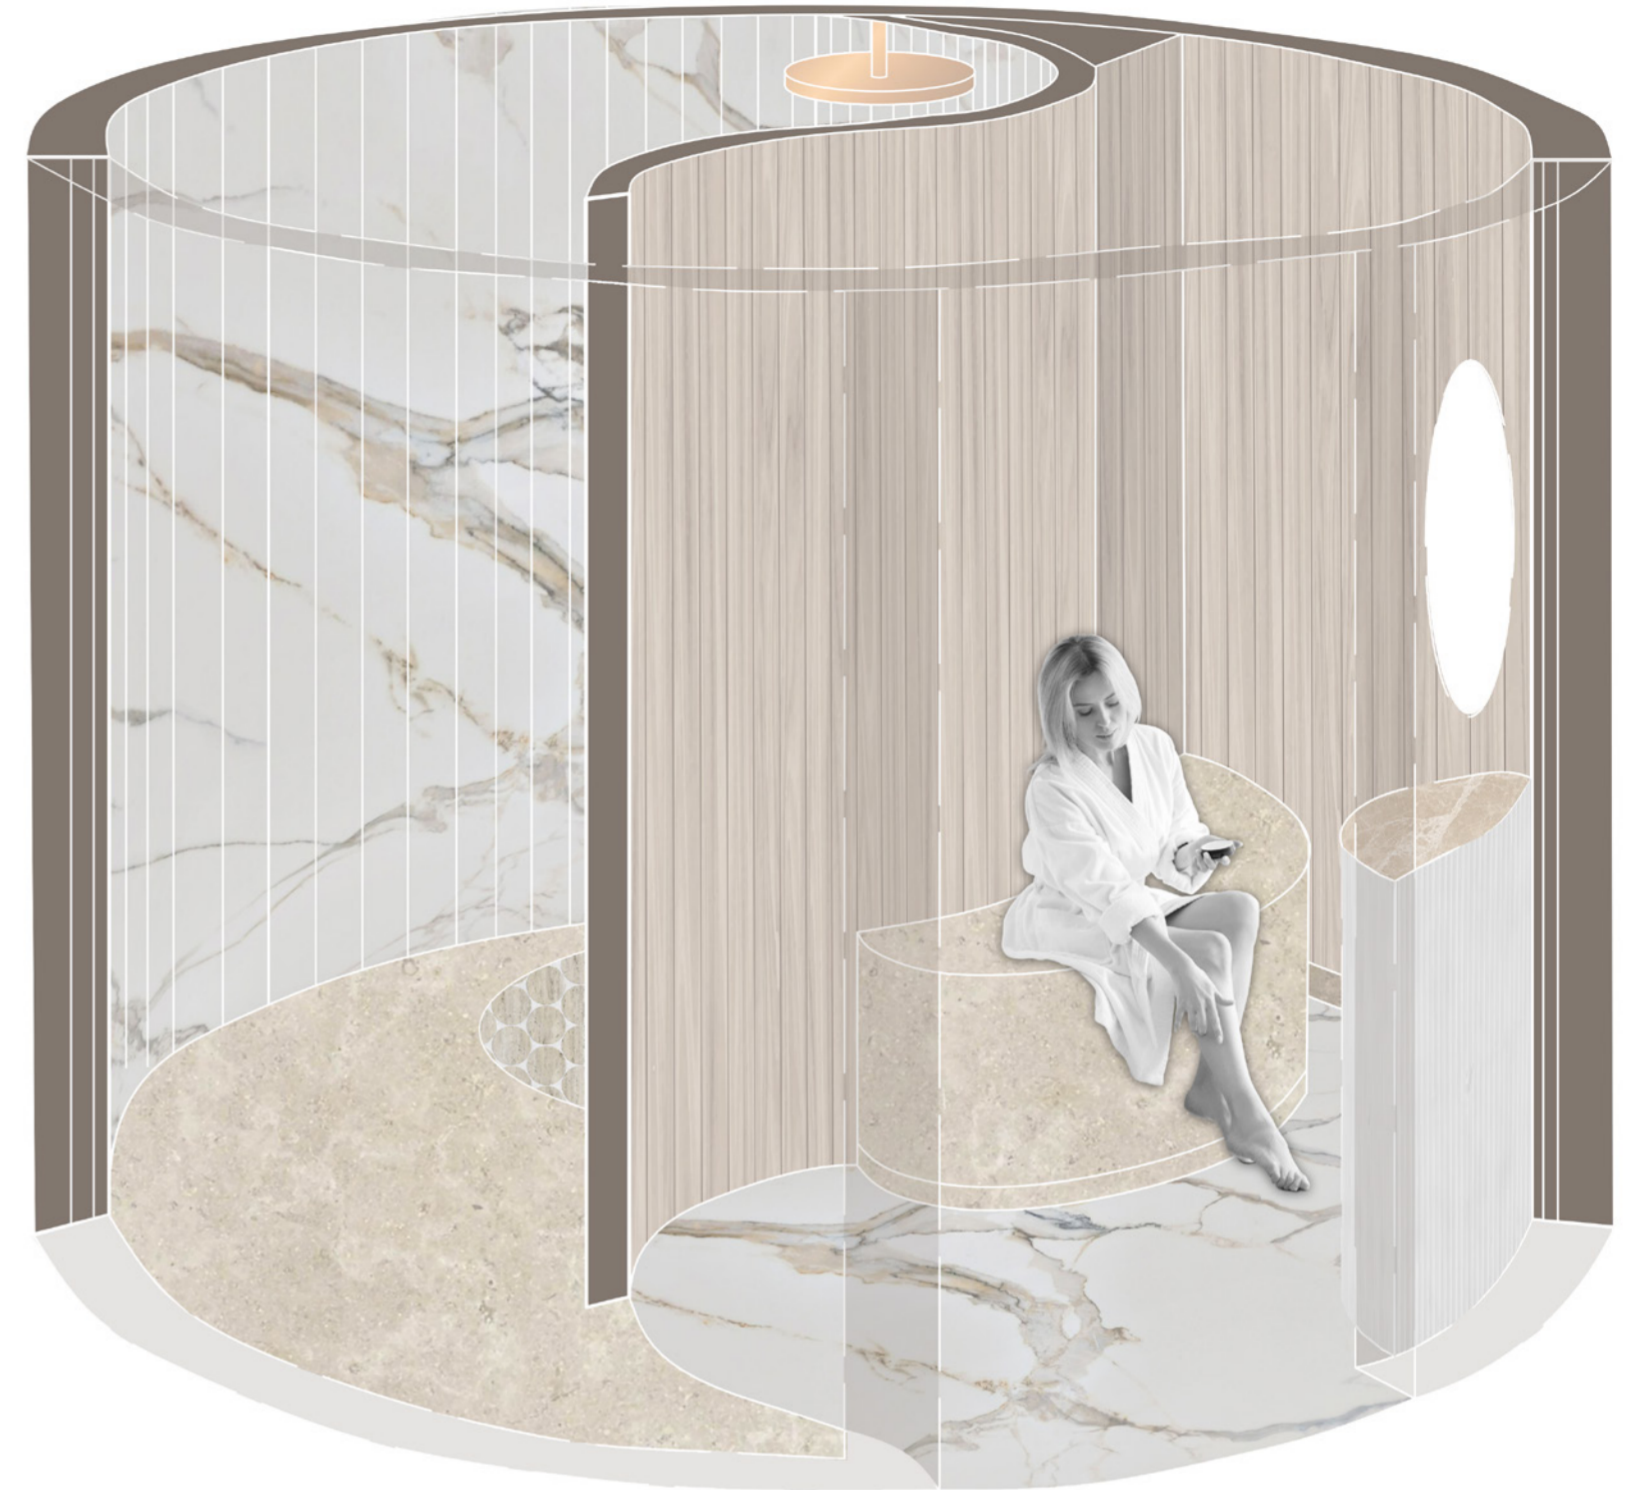

Axonometric Section CC