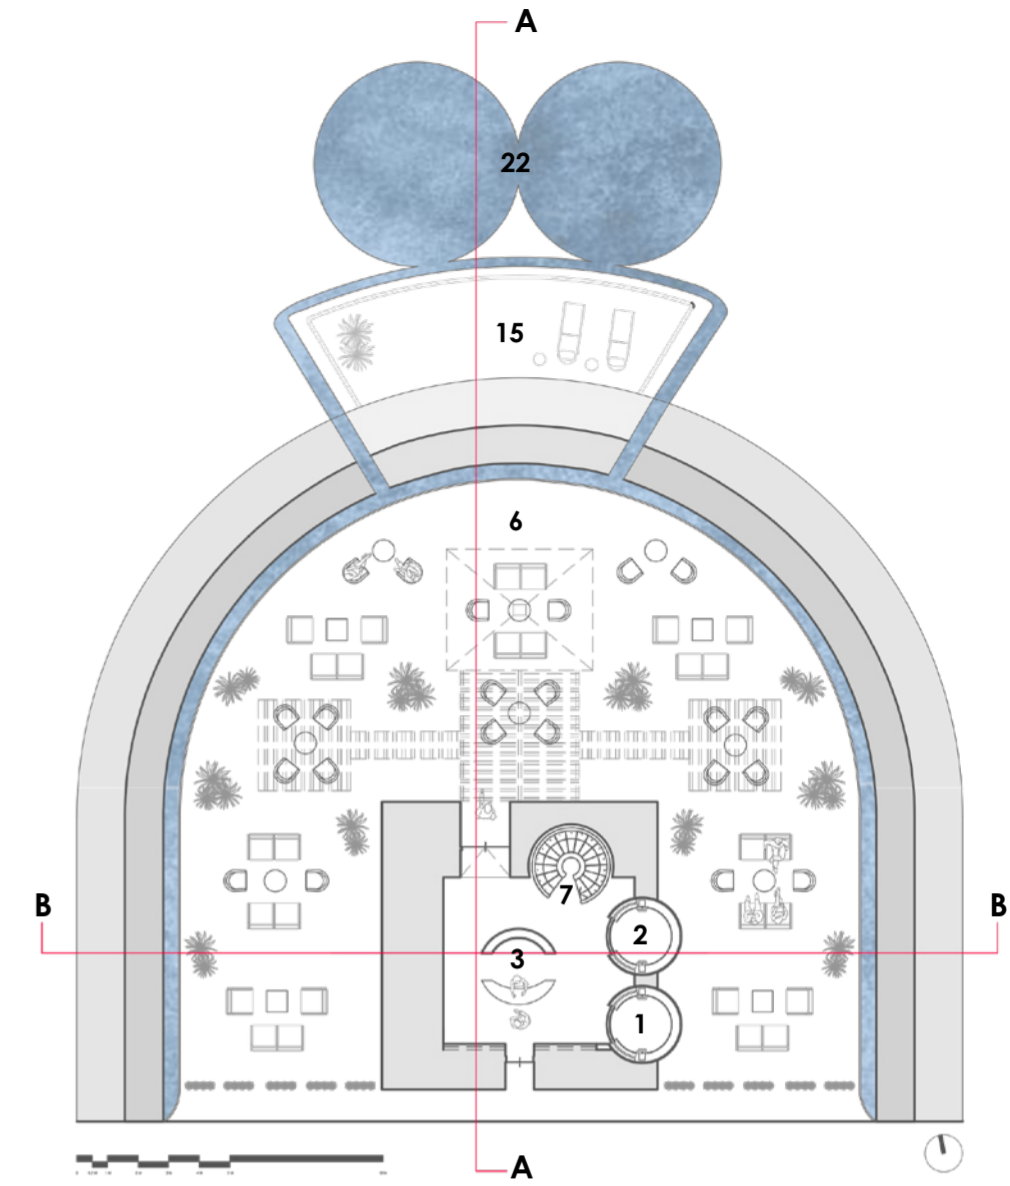

### Surrounding Spas in Sliema

1. Tapas Bar Lift
2. Dea Sea Spa Lift
3. Rooftop Bar
4. Tapas Bar
5. Reception
6. Tapas Bar Terrace
7. Stairs
8. Kitchen
9. Laundry Room
10. Staff Room
11. Staff Toilets
12. Hormone Health Bar
13. Individual Change Pods
14. Multifunctional Room
15. Sunbathing Balcony
16. Pool
17. Plunge Pool
18. Sauna
19. Himalayan Salt Room
20. Toilets
21. Treatment Rooms
22. Outdoor Pool

### Entrance Elevation

### Ground Floor Plan