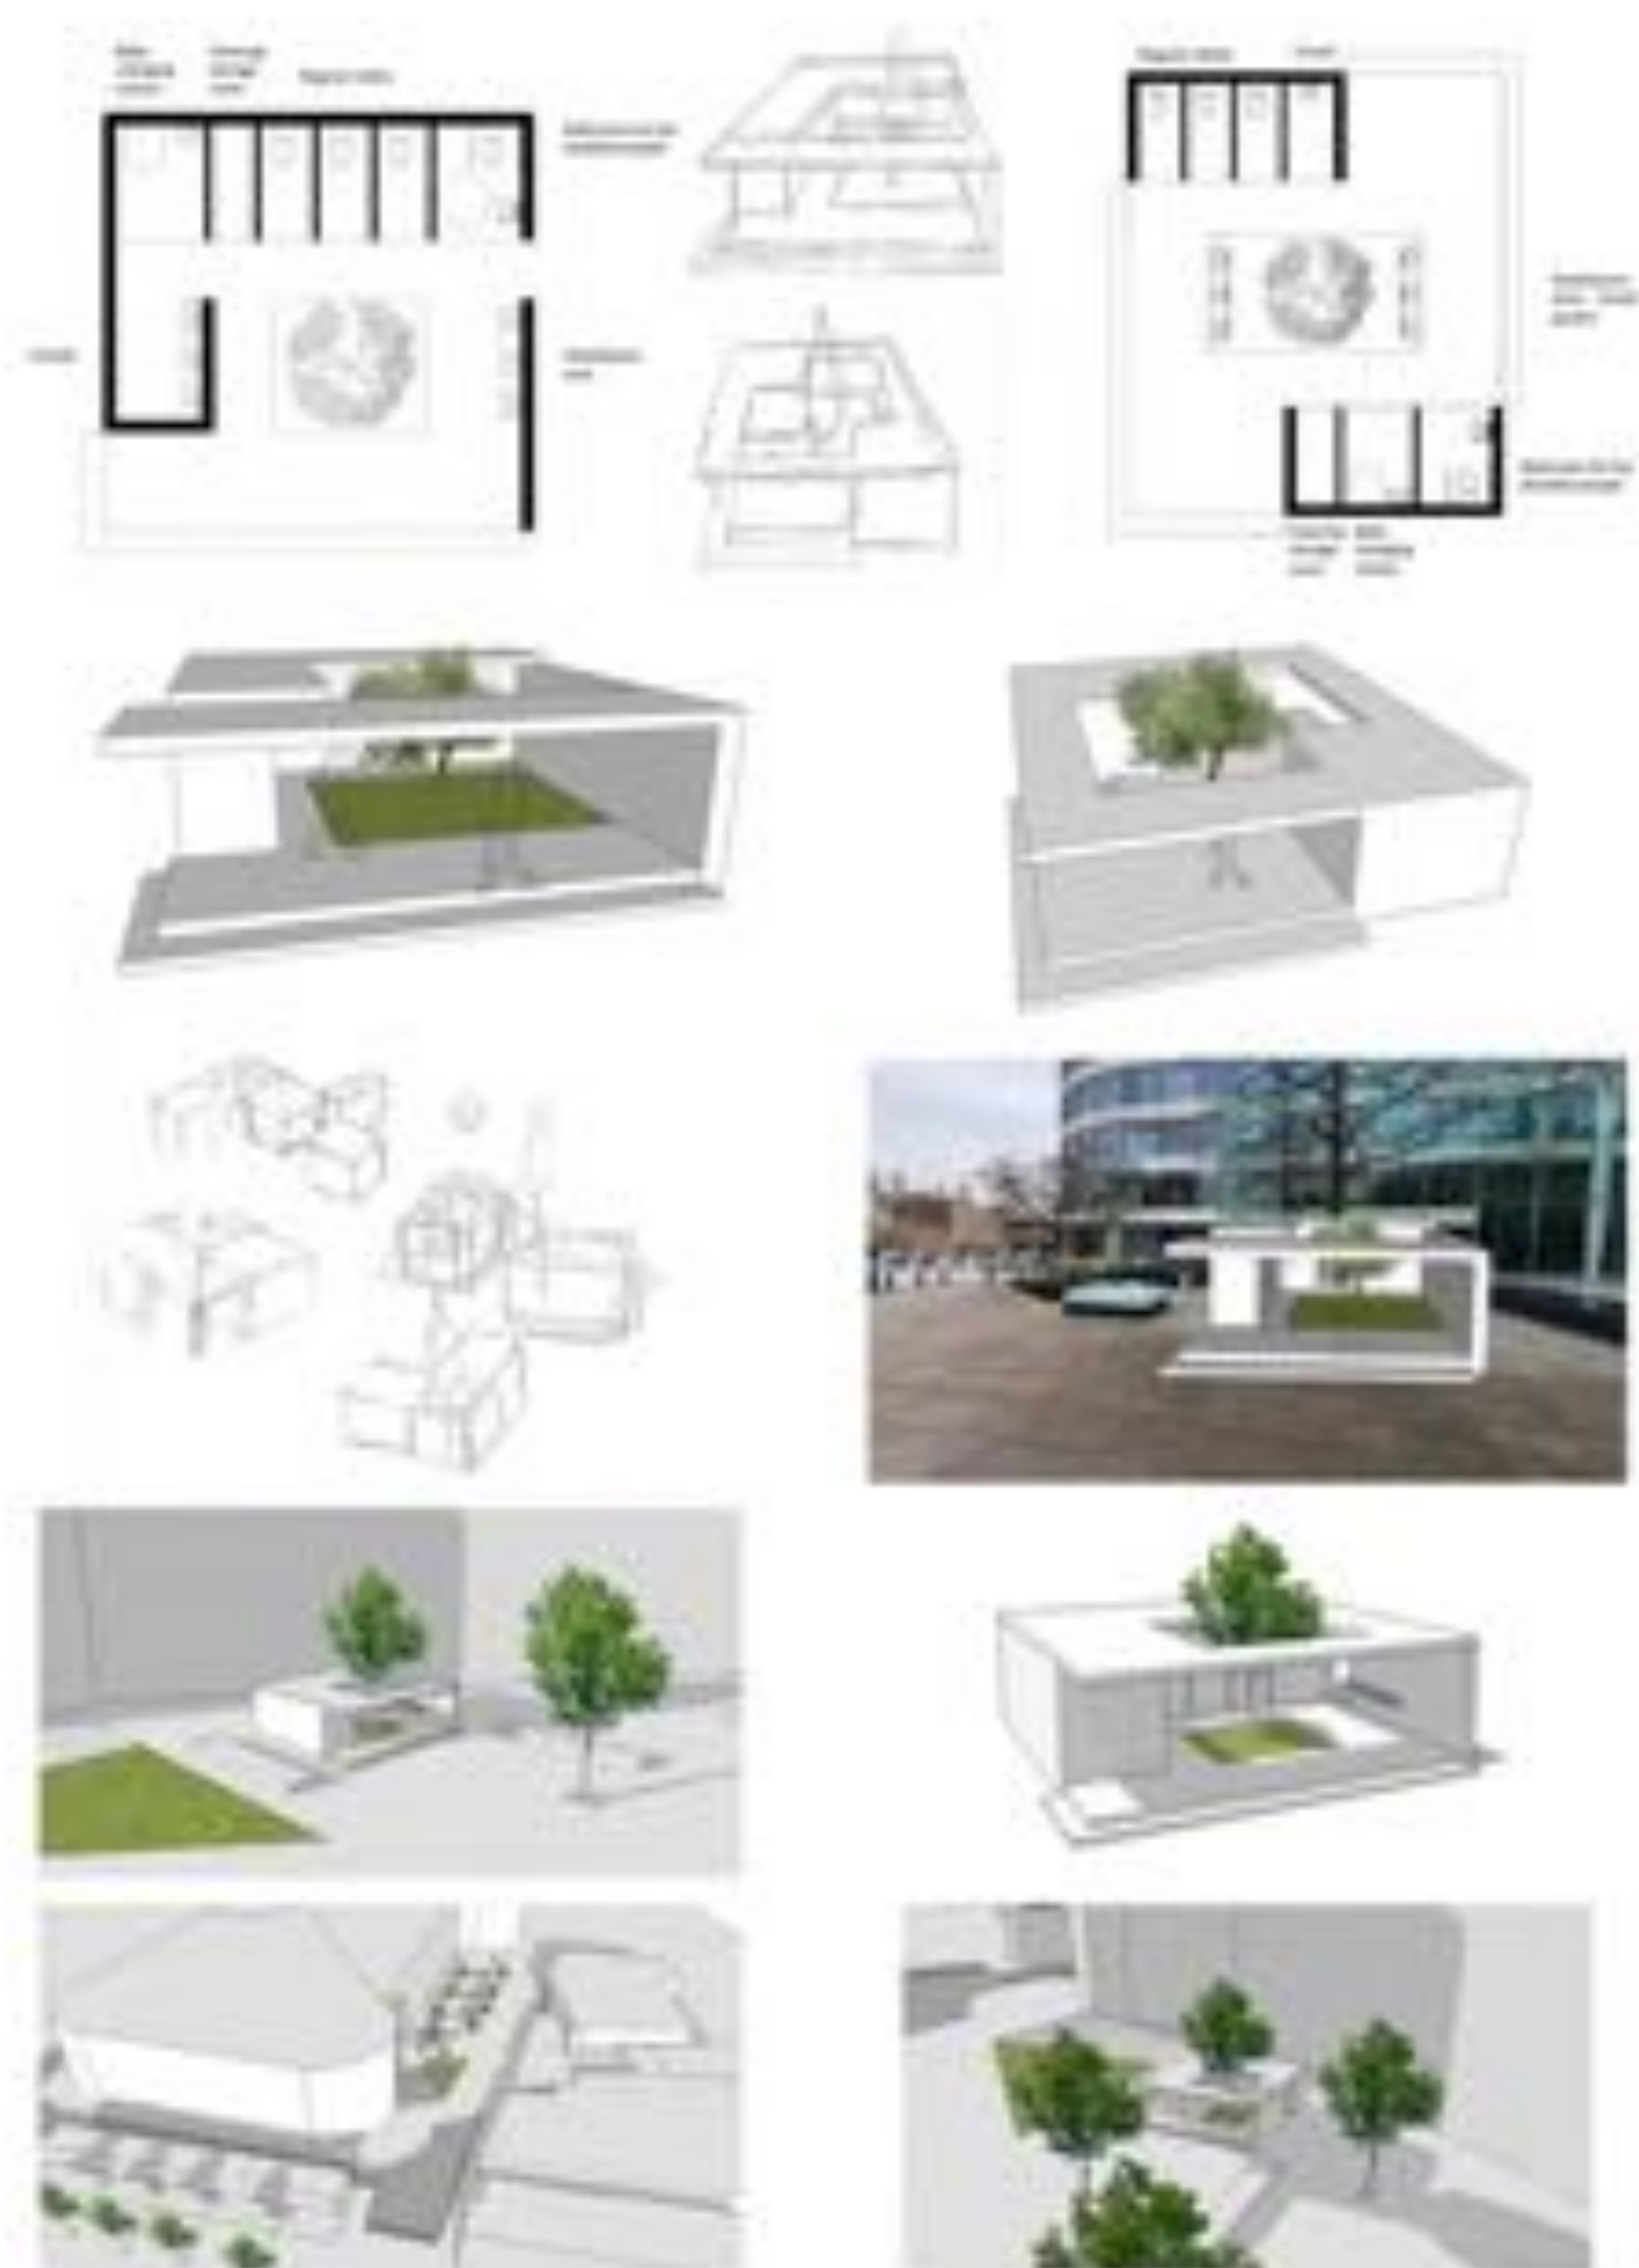

An Inclusive Public Toilet for London

Public Toilet

Tower of London survey

The public toilet site will be near Tower Place. I decided to choose this site near the tower place building because it's an open place of passage and for rest with some benches its all. This area is very busy, there's a lot of attractions near: the tower bridge, tower hill memorial, there's also some gardens and parks as well as restaurants, coffee shops and so on

Sun directions in each season

Circulation

The users are in the most part tourists, families, residents, students, walkers, cyclists

Public Toilet - Process

First Sketches | Plans and 3D drawings

Public Toilet - Process
First Sketches | Plans and 3D drawings

Public Toilet - Process
Measures

Public Toilet - Process
Slab support

Public Toilet - FINAL OUTCOME
Plans

Public Toilet - FINAL OUTCOME
Context drawings

Public Toilet - FINAL OUTCOME
Renders

Public Toilet - FINAL OUTCOME
Renders

Public Toilet - FINAL OUTCOME
Renders