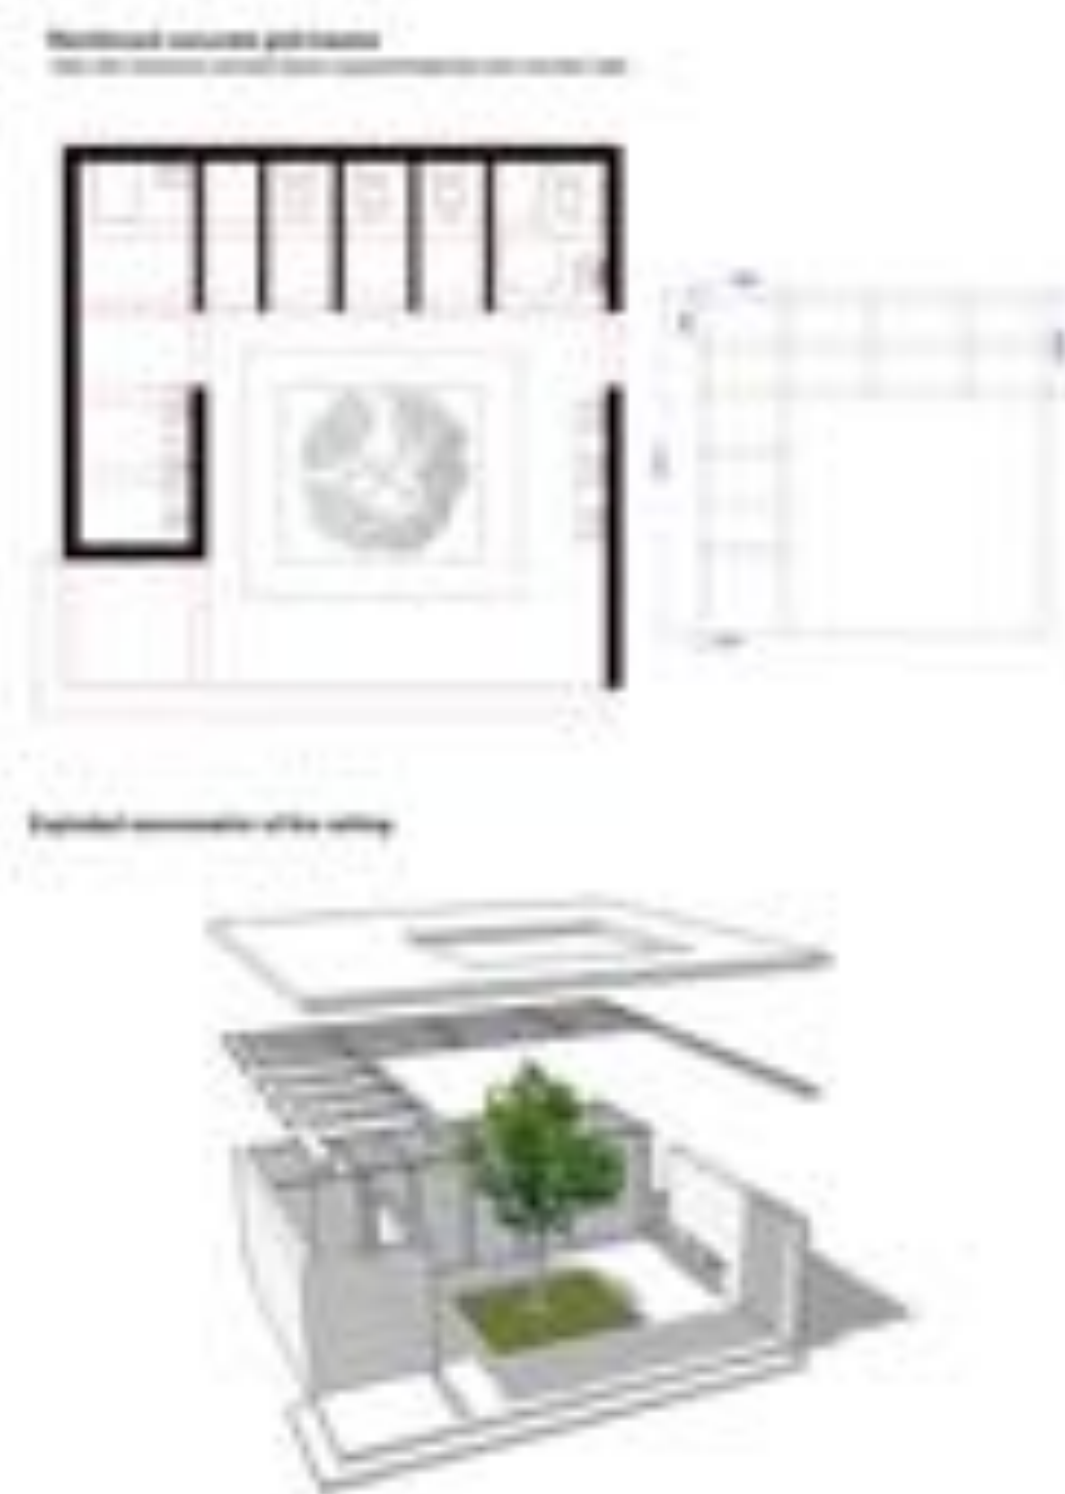

An Inclusive Public Toilet for London

Public Toilet

Tower of London survey

The public toilet site will be near Tower Place. I decided to choose this site near the tower place building because it's an open place of passage and for rest with some benches its all. This area is very busy, there's a lot of attractions near: the tower bridge, tower hill memorial, there's also some gardens and parks as well as restaurants, coffee shops and so on

Sun directions in each season

Circulation

The users are in the most part tourists, families, residents, students, walkers, cyclists

Public Toilet - Process

First Sketches | Plans and 3D drawings

Public Toilet - Process
First Sketches | Plans and 3D drawings

Public Toilet - Process
Measures

Public Toilet - Process
Slab support

Public Toilet - FINAL OUTCOME
Plans

Public Toilet - FINAL OUTCOME
Context drawings

Public Toilet - FINAL OUTCOME
Renders

Public Toilet - FINAL OUTCOME
Renders