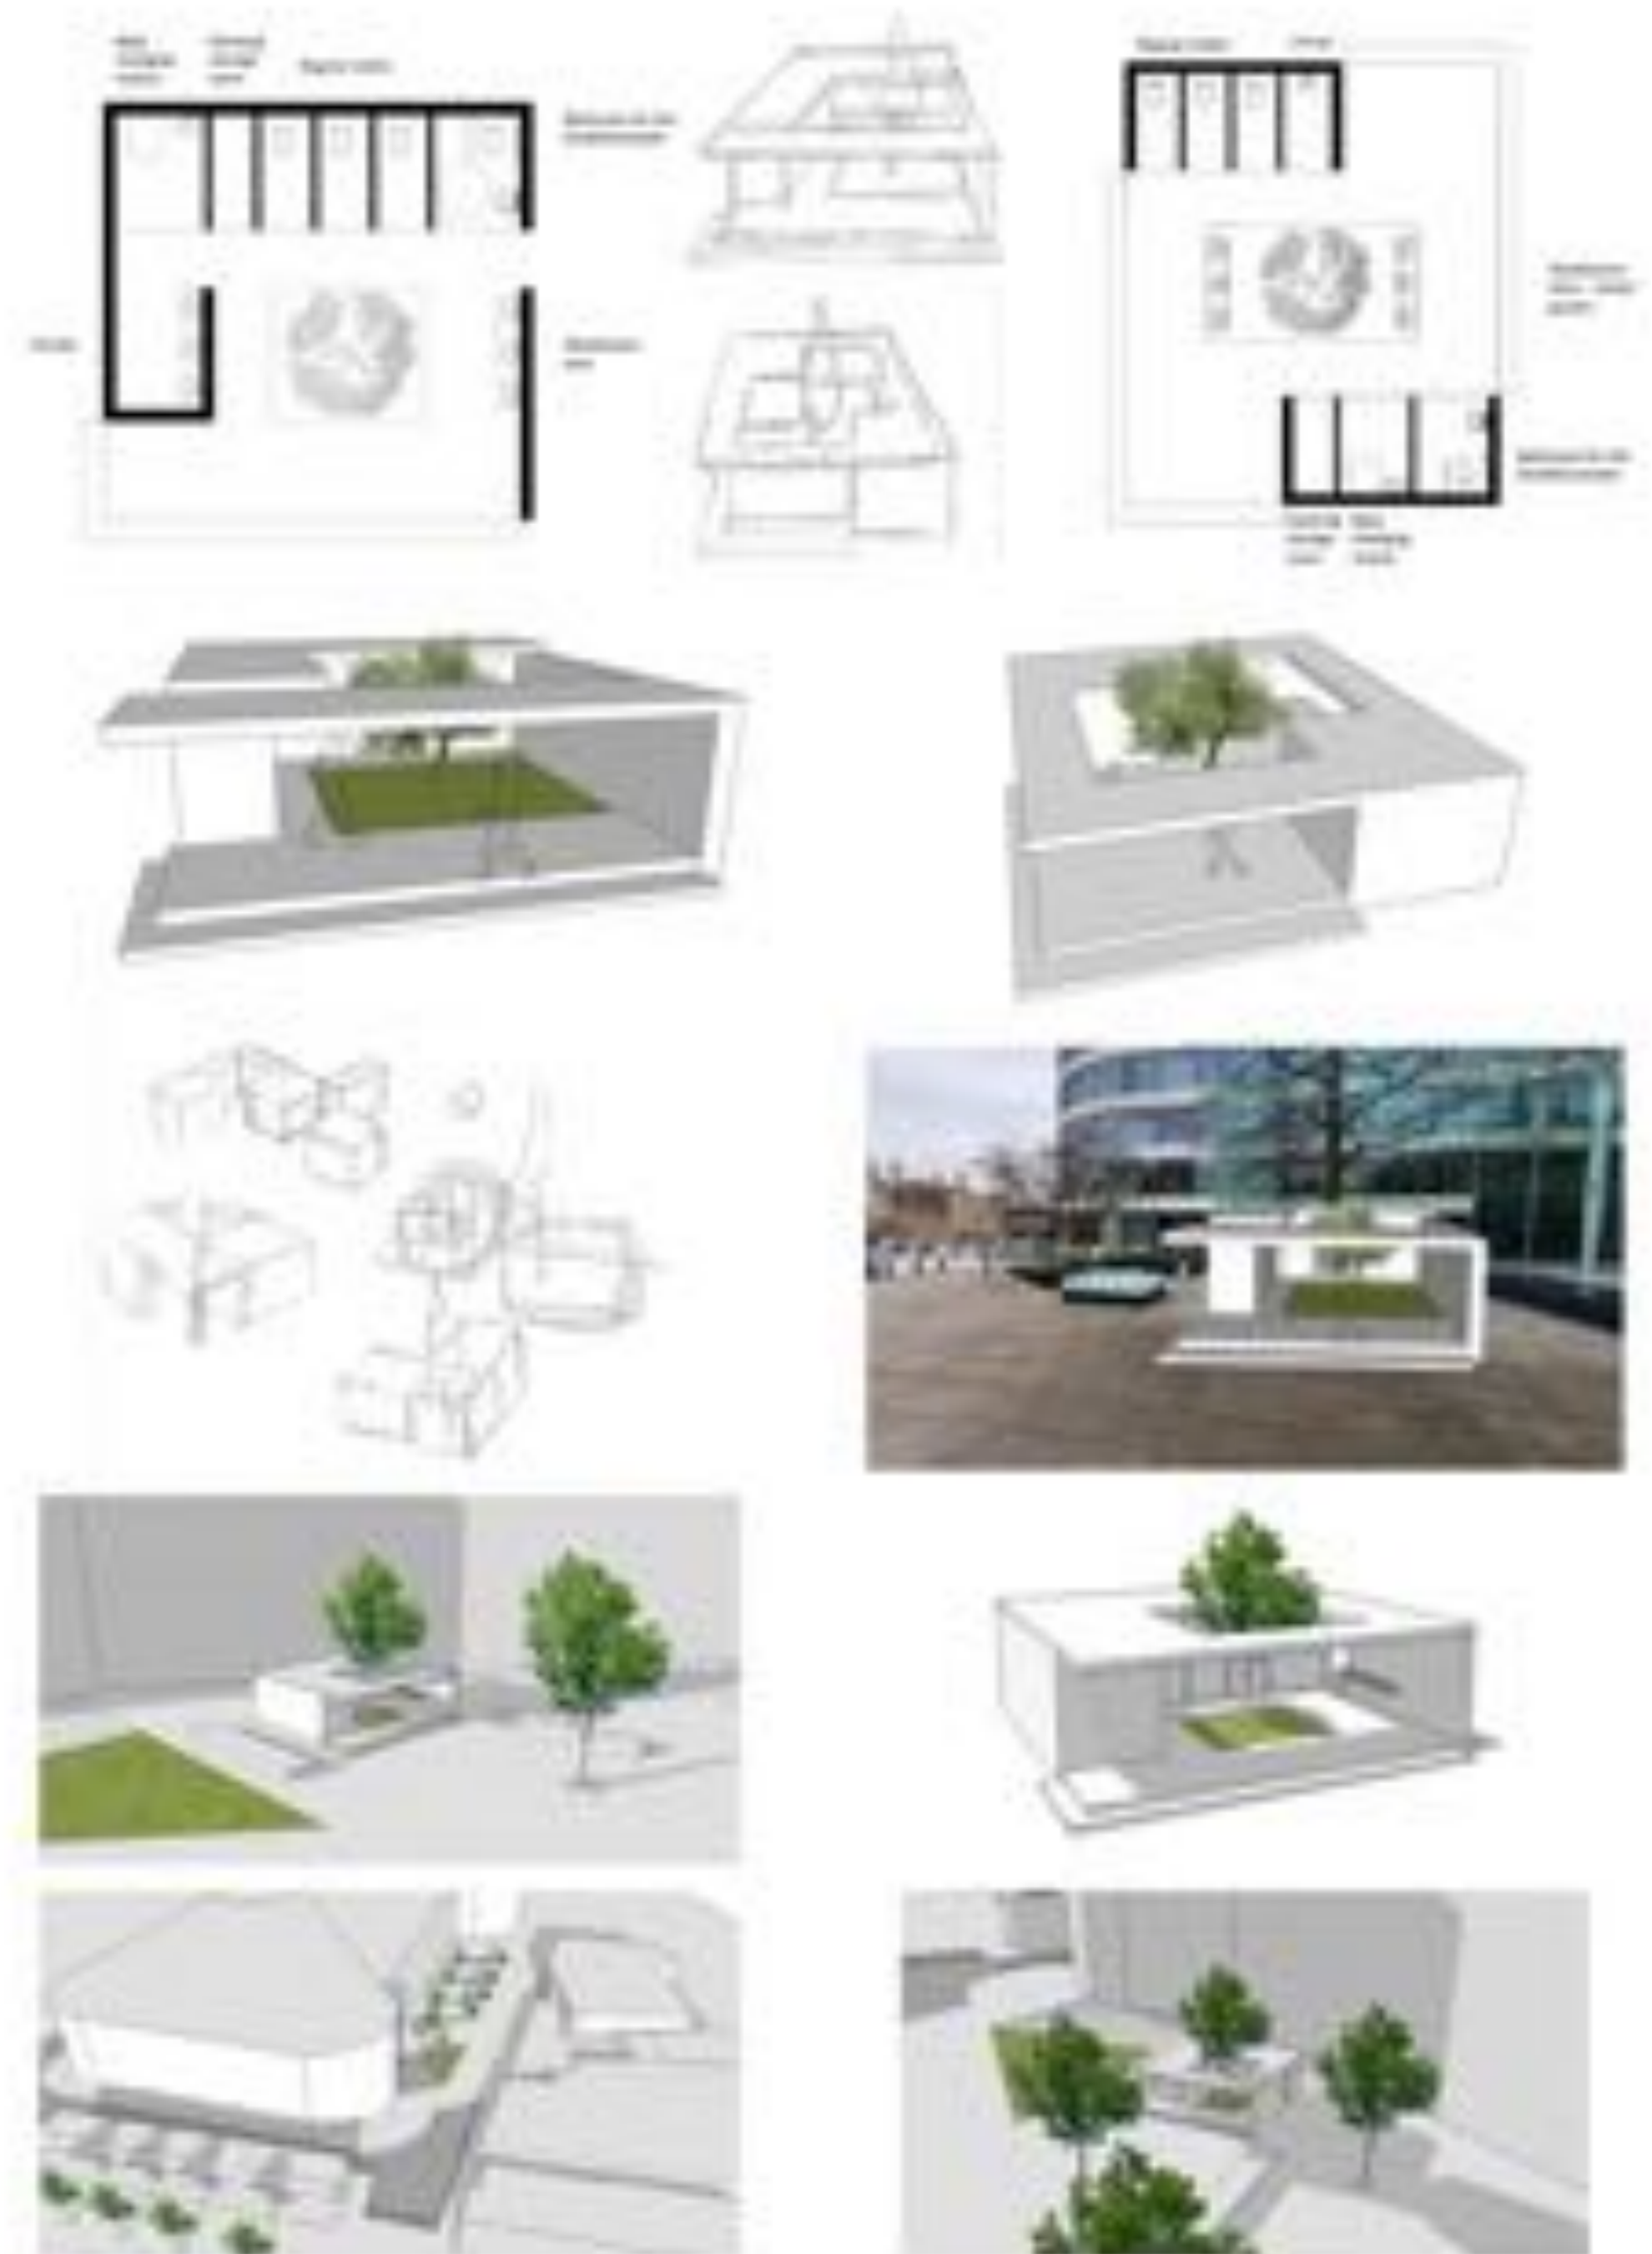

An Inclusive Public Toilet for London

Public Toilet

Tower of London survey

The public toilet site will be near Tower Place. I decided to choose this site near the tower place building because it's an open place of passage and for rest with some benches its all. This area is very busy, there's a lot of attractions near: the tower bridge, tower hill memorial, there's also some gardens and parks as well as restaurants, coffee shops and so on

Sun directions in each season

Circulation

The users are in the most part tourists, families, residents, students, walkers, cyclists

Public Toilet - Process

First Sketches | Plans and 3D drawings

Public Toilet - Process
First Sketches | Plans and 3D drawings

Public Toilet - Process
Measures

Public Toilet - Process
Slab support

Public Toilet - FINAL OUTCOME
Plans

Public Toilet - FINAL OUTCOME
Context drawings

Public Toilet - FINAL OUTCOME
Renders

Public Toilet - FINAL OUTCOME
Renders

Public Toilet - FINAL OUTCOME
Renders