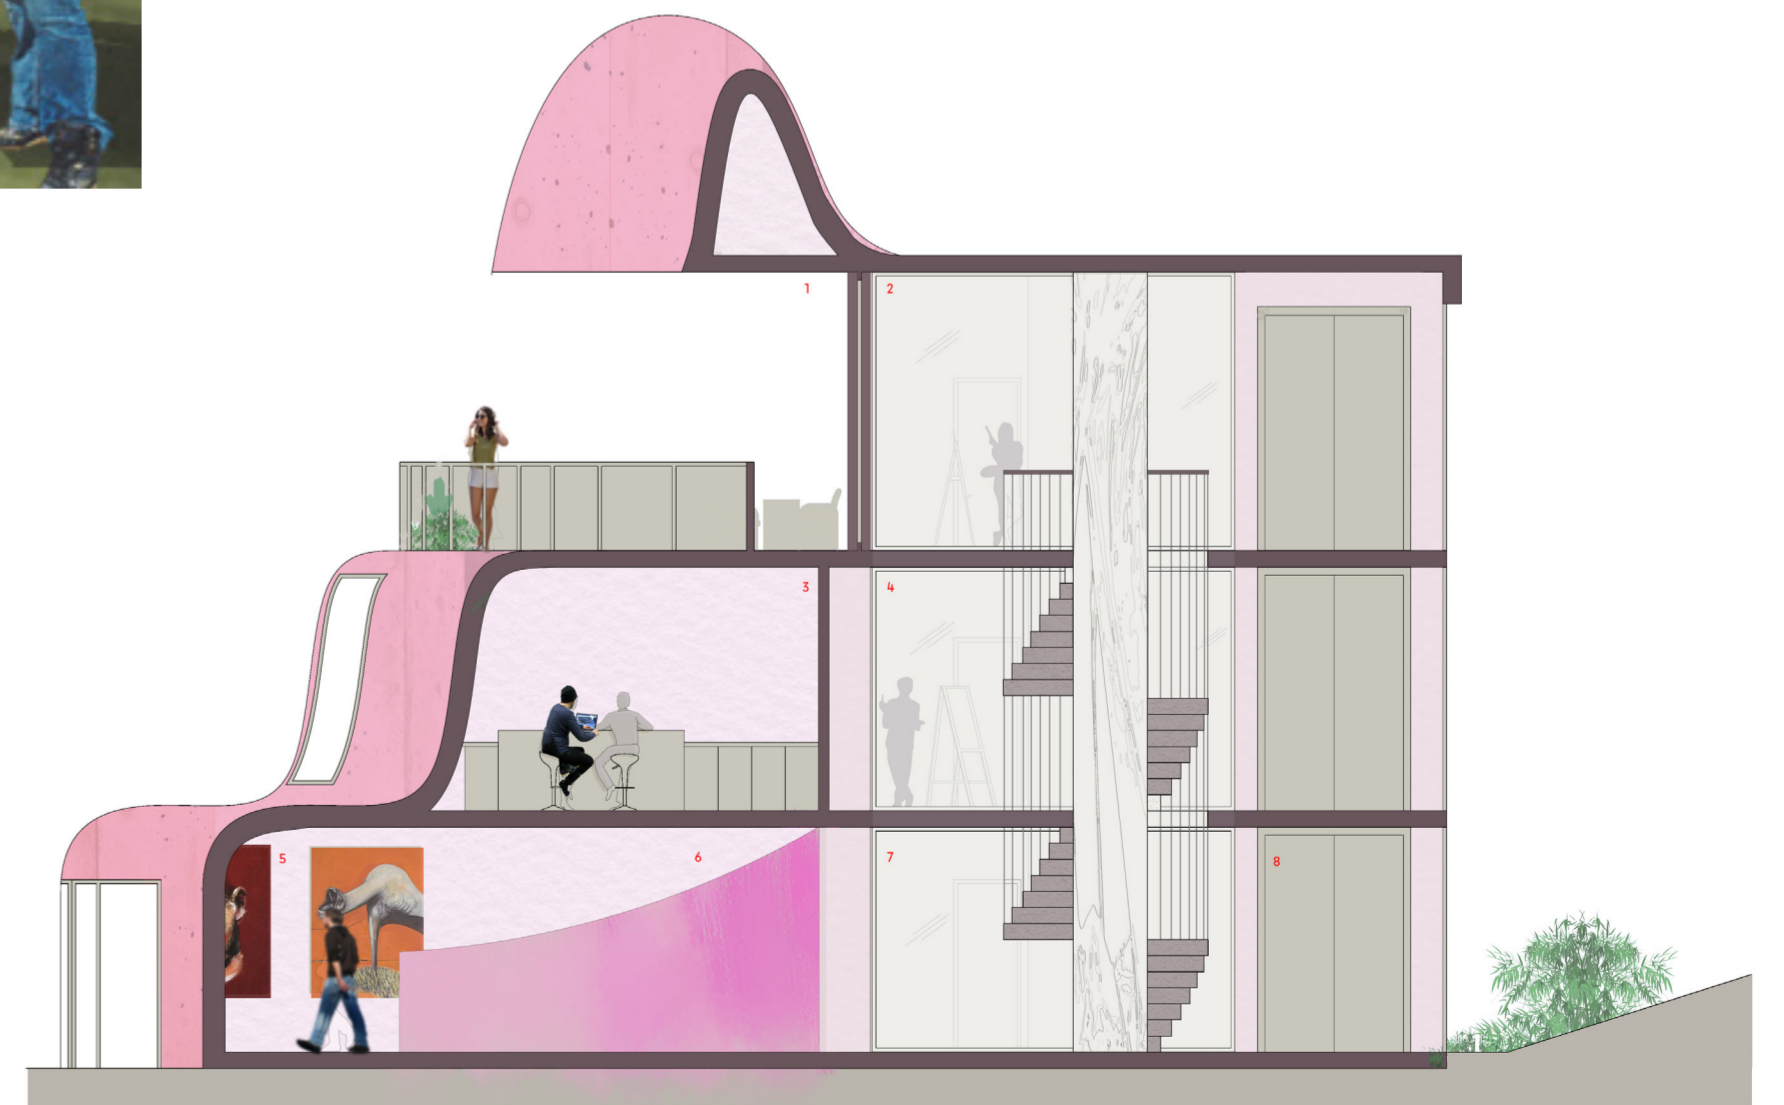

The site for the brief is two residential semi-detached houses on De Beauvoir Road in Hackney. It is an area that has many housing types, and some well-known people and designs close-by.

The challenge is to redesign the interiors of these two houses and also create a new link between them. The site is two end terraces with a gap in the middle. The proposal is to create a contemporary 'bridge' infill to the gap and also redesign and refurbish the existing houses. The garden is also a feature of the design and how the new studio centre uses the garden.

The inspiration behind this concept is organic shapes and modernist architecture. The methods architects such as Oscar Niemeyer manipulate curves and contours inspired the design. The design proposal has 6 artist studios which include sleeping, kitchenette and bathroom facilities. Additionally, there is a recording studio, live music room and a picturesque sculpture garden displaying work of the resident artists. The proposal has bold, exciting colours while using sustainable materials such as ashcrete and lime plaster.

GREEN SPACES

ART GALLERIES AND BARS

RESIDENTIAL BUILDINGS

CONCEPT DEVELOPMENT AND SKETCHES

FRONT ELEVATION

- 1. STUDIO 1
- 2. STUDIO 2
- 3. BAR
- 4. GALLERY SPACE
- 5. PUBLIC TOILET
- 6. DISABLED TOILET
- 7. SCULPTURE GARDEN
- 8. SEATING AREA

GROUND FLOOR PLAN

- 1. STUDIO 3
- 2. STUDIO 4
- 3. KITCHEN
- 4. RECORDING STUDIO
- 5. LIVE MUSIC ROOM

FIRST FLOOR PLAN

- 1. STUDIO 5
- 2. STUDIO 6
- 3. TERRACE

SECOND FLOOR PLAN

EXTERIOR SCULPTURE GARDEN RENDER