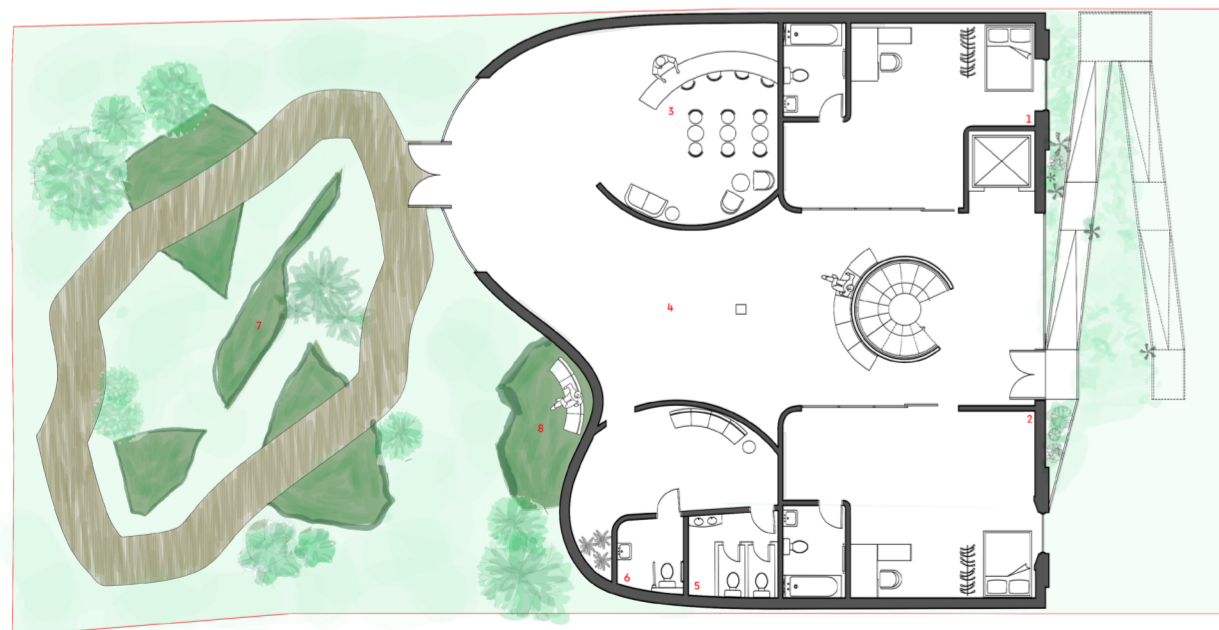

GROUND FLOOR PLAN