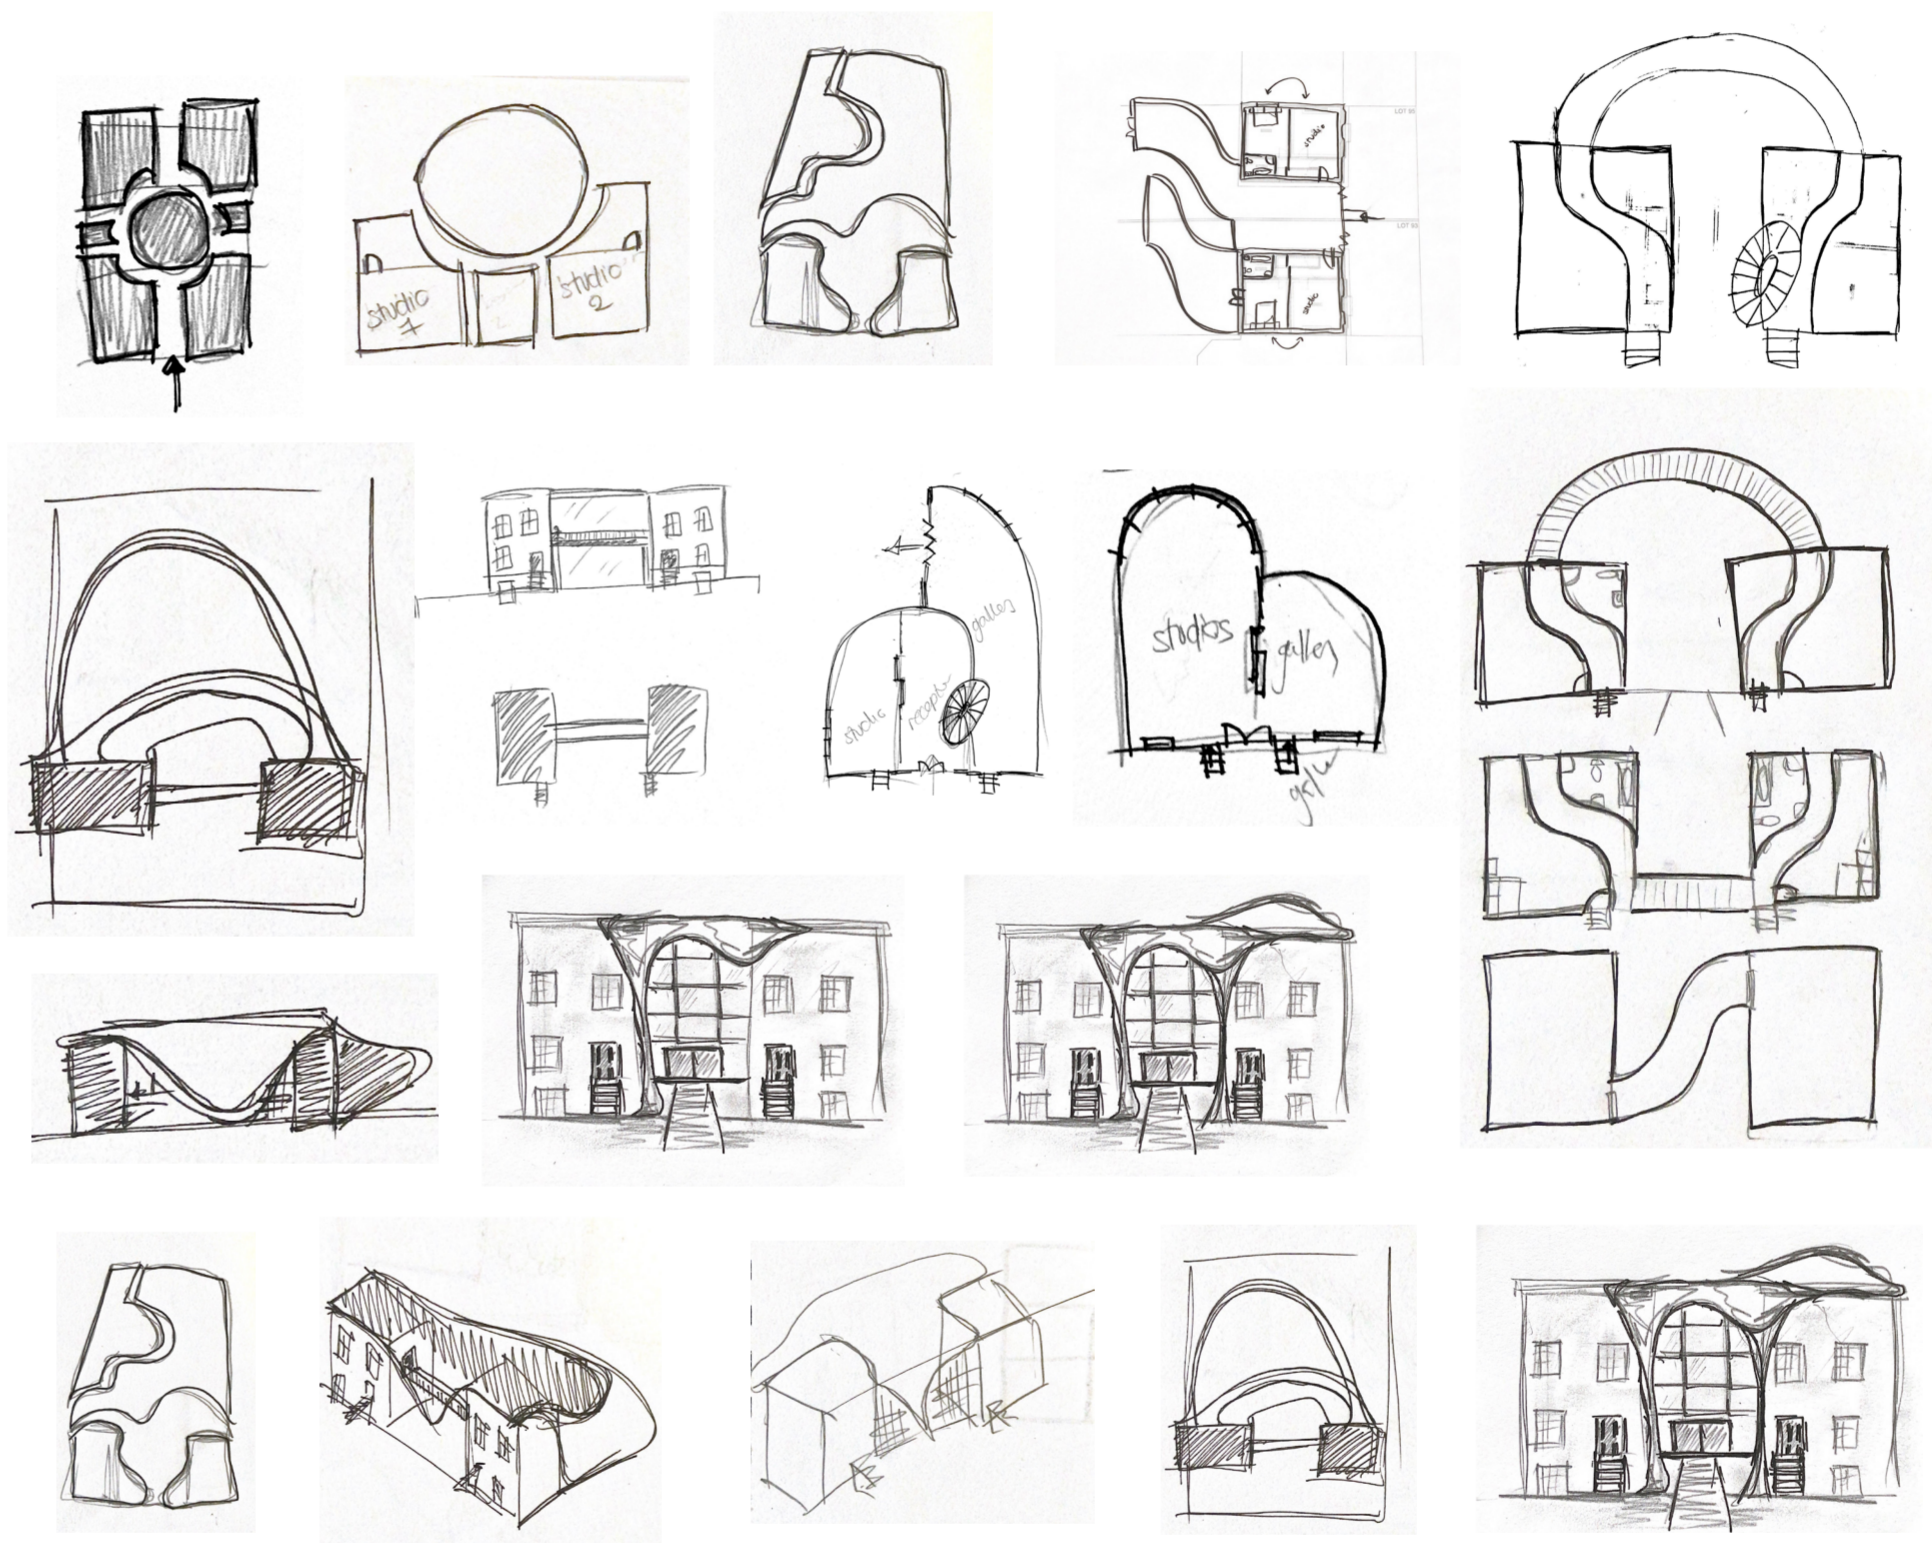

The site for the brief is two residential semi-detached houses on De Beauvoir Road in Hackney. It is an area that has many housing types, and some well-known people and designs close-by.

The challenge is to redesign the interiors of these two houses and also create a new link between them. The site is two end terraces with a gap in the middle. The proposal is to create a contemporary 'bridge' infill to the gap and also redesign and refurbish the existing houses. The garden is also a feature of the design and how the new studio centre uses the garden.

The inspiration behind this concept is organic shapes and modernist architecture. The methods architects such as Oscar Niemeyer manipulate curves and contours inspired the design. The design proposal has 6 artist studios which include sleeping, kitchenette and bathroom facilities. Additionally, there is a recording studio, live music room and a picturesque sculpture garden displaying work of the resident artists. The proposal has bold, exciting colours while using sustainable materials such as ashcrete and lime plaster.

## MAHLER LEWITT STUDIOS ARTIST RESIDENCY

- KEY
- SITE
  - MAIN ROADS
  - PUBLIC PATHWAY
  - RESIDENTIAL BUILDINGS
  - PRIVATE BUILDINGS
  - GREENERY
  - ✱ SUN PATH
  - WIND PATH
  - ⌒ NOISE

TRANSPORT LINKS

GREEN SPACES

ART GALLERIES AND BARS

RESIDENTIAL BUILDINGS

CONCEPT DEVELOPMENT AND SKETCHES

FRONT ELEVATION

- 1. STUDIO 1
- 2. STUDIO 2
- 3. BAR
- 4. GALLERY SPACE
- 5. PUBLIC TOILET
- 6. DISABLED TOILET
- 7. SCULPTURE GARDEN
- 8. SEATING AREA